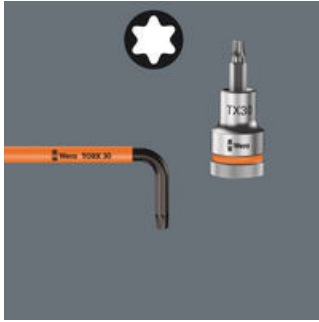

L-Keys for TORX® Screws

Take it easy tool finder system

Take it easy tool finder system - with profile and size colour-coding for quick and easy tool selection. Colour-coded system for hexagon drive screws (L-Keys, Zyklus bit sockets), external hex drive screws and nuts (Joker wrenches, Zyklus sockets and Zyklus bit sockets with holding function), and TORX® drive screws (L-Keys, Zyklus bit sockets).

Web link

<https://products.wera.de/en/l-keys_l-keys_for_torx_screws_967_9_tx_xl_multicolour_1.html>

Wera - 967/9 TX XL Multicolour 1
05024480001 - 4013288193544

Wera Werkzeuge GmbH
Korzter Straße 21-25
D-42349 Wuppertal
Tel: +49 (0)2 02 / 40 45-0
E-Mail: info@wera.de