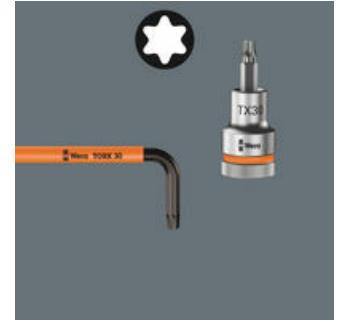

Take it easy tool finder system

Take it easy tool finder system - with profile and size colour-coding for quick and easy tool selection. Colour-coded system for hexagon drive screws (L-Keys, Zyklop bit sockets), external hex drive screws and nuts (Joker wrenches, Zyklop sockets and Zyklop bit sockets with holding function), and TORX® drive screws (L-Keys, Zyklop bit sockets).

Further versions in this product family:

		 mm	 mm	 inch	 inch
05024484001	TX 15	123	21	4 7/8	27/32
05024485001	TX 20	137	24	5 3/8	1
05024486001	TX 25	154	27	6 1/16	1 1/16
05024487001	TX 27	172	31	6 3/4	1 1/4
05024488001	TX 30	195	37	7 11/16	1 7/16
05024489001	TX 40	224	42	9	1 11/16

Web link

<https://products.wera.de/en/l-keys_l-keys_for_torx_screws_967_spkxl_torx_multicolour.html>

Wera - 967 SPKXL TORX® Multicolour
05024485001 - 4013288194312

Wera Werkzeuge GmbH
Korzter Straße 21-25
D-42349 Wuppertal
Tel: +49 (0)2 02 / 40 45-0
E-Mail: info@wera.de