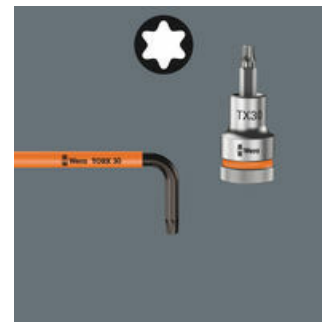

Take it easy tool finder system

Take it easy tool finder system - with profile and size colour-coding for quick and easy tool selection. Colour-coded system for hexagon drive screws (L-Keys, Zyklop bit sockets), external hex drive screws and nuts (Joker wrenches, Zyklop sockets and Zyklop bit sockets with holding function), and TORX® drive screws (L-Keys, Zyklop bit sockets).

Further versions in this product family:

		mm	mm	inch	inch
05024484001	TX 15	123	21	4 7/8	27/32
05024485001	TX 20	137	24	5 3/8	1
05024486001	TX 25	154	27	6 1/16	1 1/16
05024487001	TX 27	172	31	6 3/4	1 1/4
05024488001	TX 30	195	37	7 11/16	1 7/16
05024489001	TX 40	224	42	9	1 11/16

Web link

<https://products.wera.de/en/l-keys_l-keys_for_torx_screws_967_spkxl_torx_multicolour.html>

Wera - 967 SPKXL TORX® Multicolour
05024488001 - 4013288194343

Wera Werkzeuge GmbH
Korzter Straße 21-25
D-42349 Wuppertal
Tel: +49 (0)2 02 / 40 45-0
E-Mail: info@wera.de