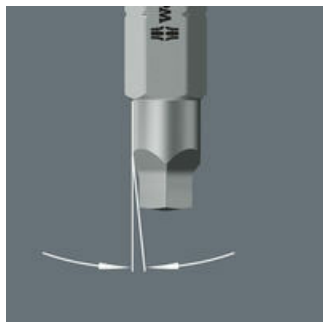

High quality bits for square socket screws with holding function. The wedging forces resulting from the contact pressure between the drive tip and the screw profile securely hold the screw on the tool. 1/4" hexagon, suitable for holders as per DIN ISO 1173-F 6.3.

Bits for Square Socket Screws

V bits for square recess screws

Tough-absorbing bits

V bits have a conical profile. The clamping forces thus resulting hold Robertson screws securely on the tip of the tool. Ideal for screwdriving at difficult-to-access places.

Tough-absorbing Wera bits (Z) prevent any premature breakage of the drive tip.

Further versions in this product family:

mm

inch

mm

		mm	inch	mm
05340245001	# 1	25	1	6.1
05066394001	# 2	25	1	6.1
05066396001	# 3	25	1	6.1