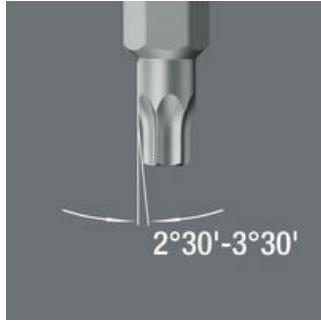

- For recessed TORX® screws
- Ductile and tough for hard materials
- 1/4" hexagon drive (Wera connecting series 1)
- Suitable for Bosch, Fein, Holz-Her, Lecreux, Metabo
- Prevents premature breakage of the drive tip

High quality bits for recessed TORX® screws. The conical design of the profile means that a wedging effect is generated that holds the TORX® screw securely on the bit. Tough viscous for universal use. 1/4" hexagon, suitable for holders as per DIN ISO 1173-D 6.3.

Bits for TORX® Screws

TORX® Wedge

The conical TORX® profile provides a better fit in the screw. Combined with a great recess depth this produces a pinch effect.

Tough-absorbing bits

Tough-absorbing Wera bits (Z) prevent any premature breakage of the drive tip.