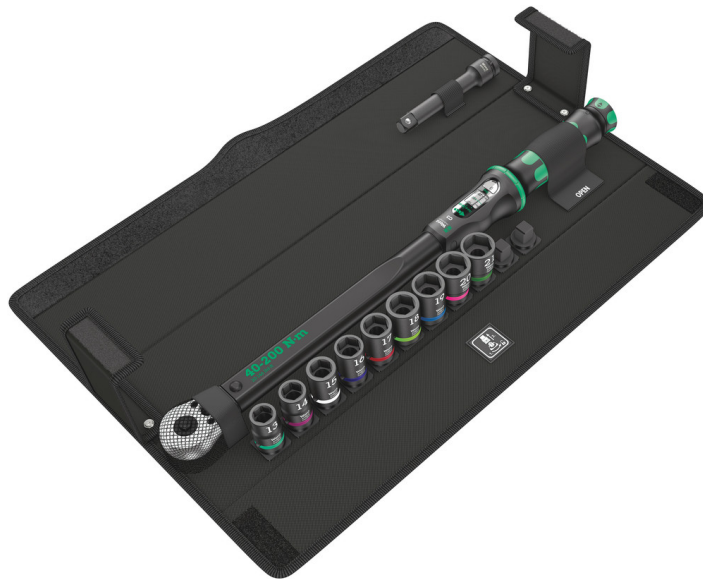

# Click-Torque C 3 set 2 for cement screwdriving, 40-200 Nm, 11 pieces

## Tool sets for concrete applications

<b>EAN:</b>	4013288217561	<b>Size:</b>	545x132x95 mm
<b>Part number:</b>	05075681001	<b>Weight:</b>	3366 g
<b>Article number:</b>	Click-Torque C 3 Set 2	<b>Country of origin:</b>	CZ
		<b>Customs tariff number:</b>	82041200

- For fitting security-relevant cement screws with defined torque moments as per screw manufacturer instructions
- Click-Torque C 3 torque wrench with reversible ratchet (measuring range: 40-200 Nm; precision  $\pm 3\%$  as per DIN EN ISO 6789-1:2017-07)
- 8790 C Impaktor socket wrench inserts for the application with compressed air or electrically driven impact wrenches with 12.5 mm = 1/2" drive (13 mm to 21 mm)
- Extension 8894 SC, short, 1/2" with cross-bore and the ring socket to secure the locking ring/locking pin of machine operated tools
- 11-piece set in premium textile tool box

11-piece set for fitting security-relevant cement screws with defined torque moments as per screw manufacturer instructions. With Take it easy tool finder with colour coding and size stamping - for easy and fast location of the required tool.