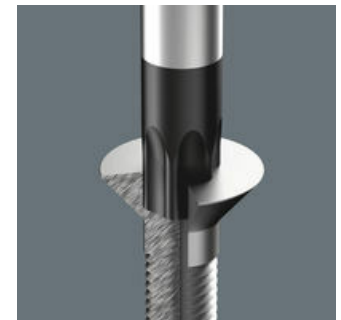

**Kraftform**

The basic idea for the prototype of the Kraftform handle – that the hand should dictate the design – has, right through to today, proved to be correct. In cooperation with the internationally recognised Fraunhofer IAO Institute, Wera developed a screwdriver handle designed to match the shape of the human hand as long ago as the 1960s. After a long development phase, the Wera Kraftform handle was launched to the market in 1968. It has been optimised through the years with new technologies, but has kept its proven shape. After all, the human hand has not changed either.

**Large contact area**

The large contact area – with particularly high friction to the soft zones – results in high torque transfer without any bruising from the edges.

**Rapid hand repositioning**

The hard materials used for the handle ensure rapid hand repositioning without any danger of the skin "sticking" to the handle. The surrounding hard zones with large diameters glide like wheels across the hand.

**Non-roll feature**

The hexagonal non-roll feature prevents any rolling away at the workplace.

**Identification marking**

The screw symbol and tip size identification markings on the handle make it easier to find the right screwdriver in the tool case, or at the workplace.

**Wera Black Point tip**

The Wera Black Point tip and a refined hardening process ensure long service life of the tip, improved corrosion protection and an exact fit.

**Web link**

[https://products.wera.de/en/screwdrivers\\_kraftform\\_plus\\_series\\_300\\_367\\_torx\\_bo.html](https://products.wera.de/en/screwdrivers_kraftform_plus_series_300_367_torx_bo.html)