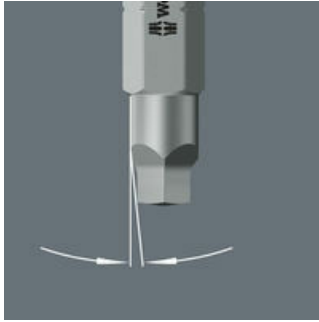

High quality bits for square socket screws with holding function. The wedging forces resulting from the contact pressure between the drive tip and the screw profile securely hold the screw on the tool. 1/4" hexagon, suitable for holders as per DIN ISO 1173-F 6.3.

Bits for Square Socket Screws

V bits for square recess screws

Tough-absorbing bits

V bits have a conical profile. The clamping forces thus resulting hold Robertson screws securely on the tip of the tool. Ideal for screwdriving at difficult-to-access places.

Tough-absorbing Wera bits (Z) prevent any premature breakage of the drive tip.

Further versions in this product family:

mm

inch

mm

		mm	inch	mm
05340245001	# 1	25	1	6.1
05066394001	# 2	25	1	6.1
05066396001	# 3	25	1	6.1