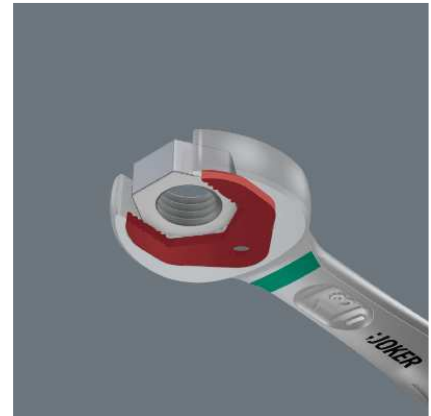

Joker Set of ratcheting combination / double open-ended wrenches, 6 pieces  
Set of ratcheting combination/double open-ended wr

EAN	4013288173034	Dimension:	305x95x60 mm
Code:	05020022001	Weight:	1238 g
Article-No.		Country of origin:	CZ
		Customs tariff no.:	82041100

- Practical holding function thanks to the metal plate in the jaw
- Limit stop prevents any slipping
- The double-hex geometry reduces the risk of slipping
- Return angle of only 30°
- Take it easy Tool Finder: colour coding according to profile and size

High quality combination ratchet wrench set by Wera: everything that a wrench has to be able to do. And a whole lot more. Faster, better, stylish. Yes, a real Joker. The new generation of combination ratchet wrenches. 6-piece set in a robust pouch. 4 wrenches with open end and ring end in the same dimension; 2 wrenches with a jaw at both ends in different dimensions. Suitable for hexagon bolt heads or nuts. Comes with a holding function, thanks to the metal plate in the jaw, which reduces the risk of dropping nuts and bolts. The replaceable metal plate in the jaw secures nuts and bolts with its extra hard teeth and limits the danger of slipping. The integrated limit stop prevents any slipping down around the bolt head and allows higher torque to be applied. The double-hex geometry makes for a positive connection with nuts or bolts and reduces the risk of slipping. A return angle of only 30° at the open end prevents any time consuming flipping of the wrench during fastening jobs. The ratchet mechanism at the ring end, with an exceptional, fine-tooth mechanism - 80 teeth in all - enables flexibility even in very confined working spaces. The specially forged geometry provides for high torque transfer and strength. Manufactured out of high performance chrome molybdenum steel with a nickel-chrome coating for high corrosion protection. "Take it easy" Tool Finder with colour coding according to sizes.