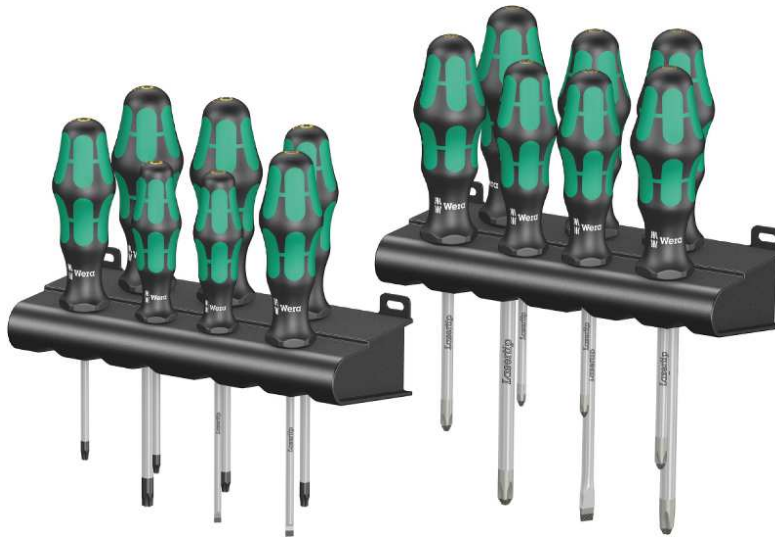

Kraftform Big Pack 300, 14 pieces
Screwdriver set 14 pcs.

EAN	4013288163622	Dimension:	300x210x95 mm
Code:	05105630001	Weight:	1722 g
Article-No.		Country of origin:	CZ
		Customs tariff no.:	82054000

- Screwdrivers for slotted, cross-recess Phillips and Pozidriv screws and TORX®
- Multi-component Kraftform handle for high working speeds and ergonomic screwdriving
- Handle markings simplify finding and sorting of tools
- Hexagonal anti-roll feature against rolling away
- Lasertip tips for more secure fit in the screw head

Comprehensive screwdriver set with all the screwdrivers the professional needs. Kraftform Plus handle for pleasant, ergonomic working that prevents blisters and calluses. Hard gripping zones for high working speeds whereas soft zones ensure high torque transfer. The anti-roll feature prevents any bothersome rolling away at the workplace. Lasertip - for slotted, Phillips and Pozidriv* - literally bites into the head of the screw and thereby prevents any slipping out of the screw head.