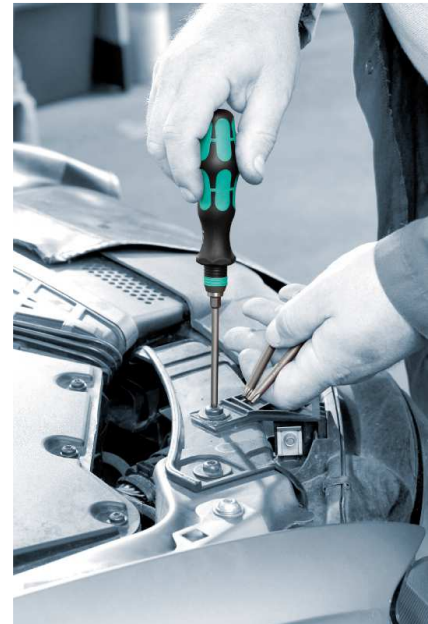

Kraftform Kompakt 60 RA, 17 pieces
Pouch with 89 mm bits

EAN	4013288155290	Dimension:	150x180x55 mm
Code:	05051040001	Weight:	560 g
Article-No.		Country of origin:	CZ
		Customs tariff no.:	82079030

- Kraftform Kompakt 60 RA with ratchet function for high working speeds
- Kraftform with anti-roll feature, multi-component with Rapidaptor technology
- Ratchet function
- Fine-pitched teeth for small return angle; switchover ring (right, fixed, left)
- Maximum torque of up to 50 Newton metres

17-piece set with bits in a length of 89 mm in a practical pouch. 1 holder 816 RA Kraftform with ratchet function: fine-toothing for a small return angle, switchover ring (right, fixed, left), maximum torque of up to 50 Newton metres. 1/4" hexagon socket head take-up and Rapidaptor technology for low-fatigue working and rapid bit change; magnetic.