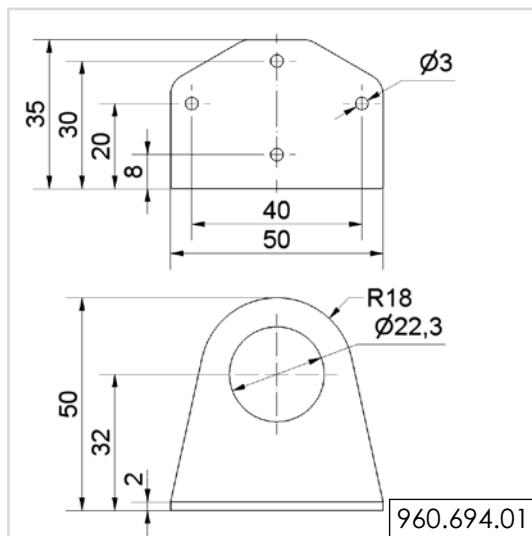

! ADDITIONAL INFORMATION:

You are welcome to request the technical diagrams in digital form. The relevant 3D models, instruction leaflets and connection diagrams can be obtained from us or downloaded from our homepage at any time.