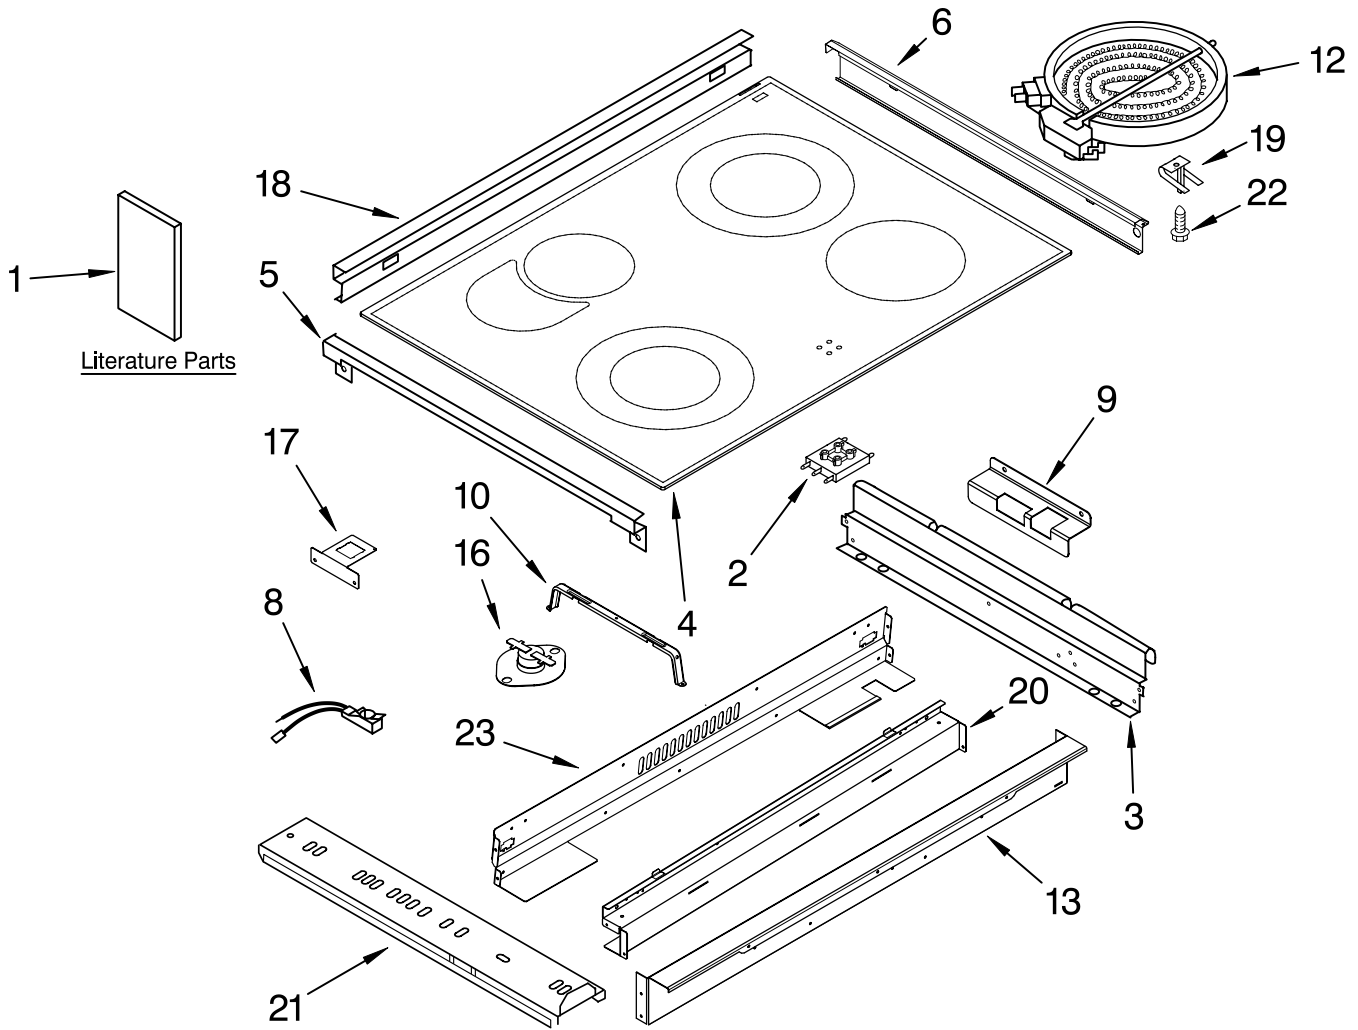

KitchenAid® COOKTOP PARTS

For Models: KESA907PBL00, KESA907PWW00, KESA907PBB00, KESA907PSS00
(Black) (Pure White) (Pure Biscuit) (S.Steel)

30" SLIDE-IN
ELECTRIC OVEN
CONVECTION

Illus. No.	Part No.	DESCRIPTION
1	9757446	Literature Parts Installation Instructions
	9757451	Use & Care Guide
	9757662	Tech Sheet
	9757680	Anti-Tip Instruct.
	3191638	Safe Cooking Tips
2	8523739	Light, Indicator
3	4454023	Bracket, Mounting
	3179776	Screw
4		Cooktop
	9759748BT	Biscuit
	9759748WH	White
	9759748BL	Black
	9759748SS	S.Steel
	9756450	Gasket
5	4453764	Clip, Ceran (2)
	3179776	Screw

Illus. No.	Part No.	DESCRIPTION
6		Trim-CkTop, SI
	4453875WH	White LH
	4453875BT	Biscuit LH
	4453875BL	Black LH
	4453875SS	S.Steel LH
	4453870WH	White RH
	4453870BT	Biscuit RH
	4453870BL	Black RH
	4453870SS	S.Steel RH
	3179776	Screw
8	9756929	Light, Indicator
9		Support
	9757686	L.Hand
	9757687	R.Hand
10	9756821	Support, Wiring
	4449809	Screw (2)
12		Element, Surface
	8203525	1800/1000W LR
	8523696	1800W RF
	4453909	2500/1000W (2) LF and RR

FOR ORDERING INFORMATION REFER TO PARTS PRICE LIST

CONTROL PANEL PARTS

For Models: KESA907PBL00, KESA907PWW00, KESA907PBB00, KESA907PSS00
 (Black) (Pure White) (Pure Biscuit) (S.Steel)

Illus. No.	Part No.	DESCRIPTION
1	4453826WH	Control Panel White
	4453826BT	Biscuit
	4453826BL	Black
	4453826SS	S.Steel
2	9756595WH	Membrane Switch White
	9756595BT	Biscuit
	9756595BL	Black
	9756595ES	Etched Stainless
	3400832	Screw
3	9759565	Control, Interface
	9780271	Screw
4	9757119	Bracket, Console
	3179776	Screw (3)
5	3196068	Lens, Ind. (2)