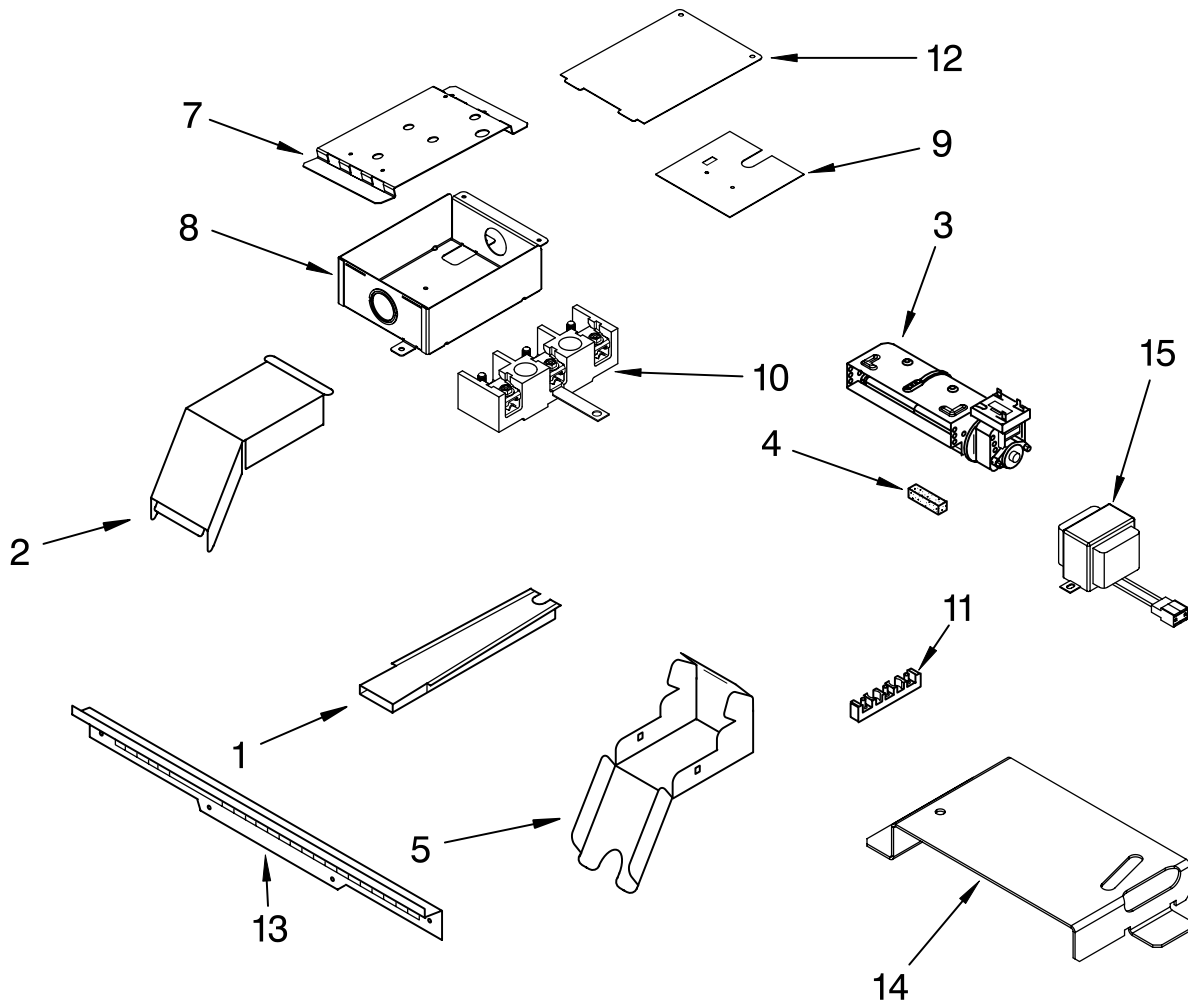

TOP VENTING PARTS

For Models: KESA907PBL00, KESA907PWW00, KESA907PBB00, KESA907PSS00
(Black) (Pure White) (Pure Biscuit) (S.Steel)

Illus. No.	Part No.	DESCRIPTION	Illus. No.	Part No.	DESCRIPTION	Illus. No.	Part No.	DESCRIPTION
1	4451759	Vent, Exhaust	7	9759883	Bracket, Term.Box	12	9757405	Cover, Term Box
	4449040	Screw, 8-18 x 3/8		4449809	Screw (2)		3196160	Screw (2)
2	4455178	Elbow, Vent Top	8	9757404	Box, Terminal	13	9757118BL	Vent, (Control Panel)
3	8300223	Blower		4449809	Screw (3)		4450038	Screw
	4455352	Bracket	9	9759721	Insulator, Term Box	14	9757829	Bracket, Transfrm
	4449809	Screw (4)	10	9757136	Block, Terminal		4449809	Screw
4	4451758	Block, Foam	11	4449868	Block, Terminal	15	9756551	Transformer
5	4455177	Elbow, Vent Bottom		3400080	Screw		4449809	Screw

FOR ORDERING INFORMATION REFER TO PARTS PRICE LIST