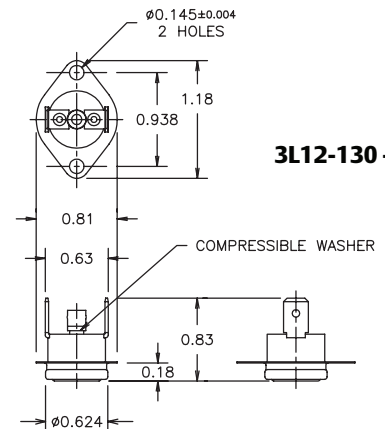

3L12-130

SNAP DISC MANUAL RESET FLAME ROLLOUT LIMITS

Manual reset flame rollout limit switches designed for safety in gas fired furnaces, unit heater and roof-top units.

FEATURES

- Loose ring, stainless steel mounting brackets
- 1/4" quick connect terminals. 90° orientation to mounting hole
- Manual reset
- Stainless steel disc cup

SPECIFICATIONS

Switch ActionSPST Open on Rise
 Electrical Ratings Resistive 15A @ 120 Vac, 10A @ 240 VAC
 Inductive 1.5 FLA, 25.0 LRA @ 120 Vac; 1.5 FLA, 6.0LRA @ 240 VAC
 Pilot Duty 125 VA
 Dimensions
 3L12-30183"H X .81"W X 1.18"L
 Others83"H X .81"W X 1.70"L
 Weight 0.2 oz.
 UR/CUR File Number E19279
 CSA/CUS Certificate Number LR77886/LR109556
 VDE Lic. 118631

SNAP DISC MANUAL RESET FLAME ROLLOUT LIMITS

APPLICATION	FIXED TEMPERATURE SETTINGS CUT-IN	FIXED TEMPERATURE SETTINGS CUT-OUT	SWITCH ACTION	THERM-O-DISC TYPE	THERM-O-DISC STYLE	MODEL NUMBER	ITEM NUMBER
Snap Disc Limit - Manual Reset	Manual Reset	130°F (54°C)	Open on Rise	36TX16	611863	3L12-130	3L12-130
	Manual Reset	135°F (57°C)	Open on Rise	36TX16	611864	3L12-135	3L12-135
	Manual Reset	220°F (104°C)	Open on Rise	36TX16	611865	3L12-220	3L12-220
	Manual Reset	230°F (110°C)	Open on Rise	36TX16	611866	3L12-230	3L12-230
	Manual Reset	240°F (116°C)	Open on Rise	36TX16	611867	3L12-240	3L12-240
	Manual Reset	250°F (121°C)	Open on Rise	36TX16	611868	3L12-250	3L12-250
	Manual Reset	260°F (127°C)	Open on Rise	36TX16	611869	3L12-260	3L12-260
	Manual Reset	300°F (149°C)	Open on Rise	36TX16	611870	3L12-300	3L12-300
	Manual Reset	350°F (177°C)	Open on Rise	36TX16	611871	3L12-350	3L12-350
	Manual Reset	300°F (149°C)	Open on Rise	36TX16	611971	3L12-301*	3L12-301*

* Specifically designed for ICP part #1013102

3L12 SERIES OUTLINE DIAGRAMS

X-ON Electronics

Largest Supplier of Electrical and Electronic Components

Click to view similar products for [Thermostats](#) category: