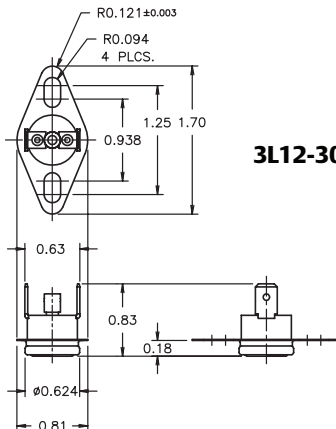

3L12-130

SNAP DISC MANUAL RESET FLAME ROLLOUT LIMITS

Manual reset flame rollout limit switches designed for safety in gas fired furnaces, unit heater and roof-top units.

FEATURES

- Loose ring, stainless steel mounting brackets
- 1/4" quick connect terminals. 90° orientation to mounting hole
- Manual reset
- Stainless steel disc cup

SPECIFICATIONS

Switch ActionSPST Open on Rise
 Electrical Ratings Resistive 15A @ 120 Vac, 10A @ 240 VAC
 Inductive 1.5 FLA, 25.0 LRA @ 120 Vac; 1.5 FLA, 6.0LRA @ 240 VAC
 Pilot Duty 125 VA
 Dimensions
 3L12-30183"H X .81"W X 1.18"L
 Others83"H X .81"W X 1.70"L
 Weight 0.2 oz.
 UR/CUR File Number E19279
 CSA/CUS Certificate Number LR77886/LR109556
 VDE Lic. 118631

SNAP DISC MANUAL RESET FLAME ROLLOUT LIMITS

APPLICATION	FIXED TEMPERATURE SETTINGS CUT-IN	FIXED TEMPERATURE SETTINGS CUT-OUT	SWITCH ACTION	THERM-O-DISC TYPE	THERM-O-DISC STYLE	MODEL NUMBER	ITEM NUMBER
Snap Disc Limit - Manual Reset	Manual Reset	130°F (54°C)	Open on Rise	36TX16	611863	3L12-130	3L12-130
	Manual Reset	135°F (57°C)	Open on Rise	36TX16	611864	3L12-135	3L12-135
	Manual Reset	220°F (104°C)	Open on Rise	36TX16	611865	3L12-220	3L12-220
	Manual Reset	230°F (110°C)	Open on Rise	36TX16	611866	3L12-230	3L12-230
	Manual Reset	240°F (116°C)	Open on Rise	36TX16	611867	3L12-240	3L12-240
	Manual Reset	250°F (121°C)	Open on Rise	36TX16	611868	3L12-250	3L12-250
	Manual Reset	260°F (127°C)	Open on Rise	36TX16	611869	3L12-260	3L12-260
	Manual Reset	300°F (149°C)	Open on Rise	36TX16	611870	3L12-300	3L12-300
	Manual Reset	350°F (177°C)	Open on Rise	36TX16	611871	3L12-350	3L12-350
	Manual Reset	300°F (149°C)	Open on Rise	36TX16	611971	3L12-301*	3L12-301*

* Specifically designed for ICP part #1013102

3L12 SERIES OUTLINE DIAGRAMS

X-ON Electronics

Largest Supplier of Electrical and Electronic Components

Click to view similar products for [Thermostats](#) category: