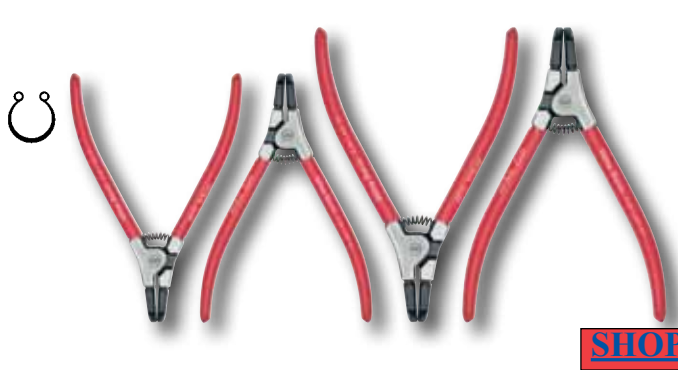

SHOP

32626 4 Piece Straight Internal Ring Pliers Set Shape C, straight tips. Die forged cylindrical precision formed. Chrome-vanadium special tool steel. For inserting & removing internal retaining rings.

Item# 32626 Set Includes: lbs. 1.60

32681 5/16-1/2" / 8-13mm / tip .035	32683 3/4-2 3/8" 19-60mm / tip .070
32682 1/2-1" 12-25mm / tip .050	32684 1 1/2-4" 40-100mm / tip .090

SHOP

32628 4 Piece Straight External Ring Pliers Set Shape A, straight tips. Die forged cylindrical precision formed. CV special tool steel. For fitting & removing external retaining rings. Soft vinyl grips.

Item# 32628 Set Includes: lbs. 1.52

32689 1/8-3/8" / 3-10mm / tip .035	32691 3/4-2 3/8" 19-60mm / tip .070
32690 3/8-1" 10-25mm / tip .050	32692 1 1/2-4" 40-100mm / tip .090

SHOP

32627 4 Piece 90° Angle Internal Ring Pliers Set Shape D, 90° angled tips. Die forged cylindrical precision formed. CV Special tool steel. For inserting & removing internal retaining rings. Soft vinyl grips.

Item# 32627 Set Includes: lbs. 1.56

32685 5/16-1/2" / 8-13mm / tip .035	32687 3/4-2 3/8" 19-60mm / tip .070
32686 1/2-1" 12-25mm / tip .050	32688 1 1/2-4" 40-100mm / tip .090

SHOP

32629 4 Piece 90° Angle External Ring Pliers Set Shape B, 90° angled tips. Die forged cylindrical precision formed. CV special tool steel. For fitting & removing external retaining rings. Soft vinyl grips.