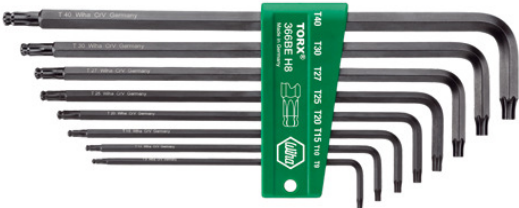

366BEH8

Wiha. Premium Werkzeuge für Profis.

TORX® ball head L-key set in holder, 8 pcs.

Blade Chrome-vanadium steel, through hardened, manganese-phosphated.
 Application For all hard-to-reach TORX® screws.
 Extra The TORX® ball end enables fastening and unfastening at an angle of up to 25°.

Order No.	
32394	5

Order No.				
32386	T9	111	21	7/64
32387	T10	121	23	1/8
32388	T15	136	27	9/64
32389	T20	148	29	5/32
32390	T25	163	33	3/16
32391	T27	176	36	7/32
32392	T30	191	38	1/4
32393	T40	210	43	5/16