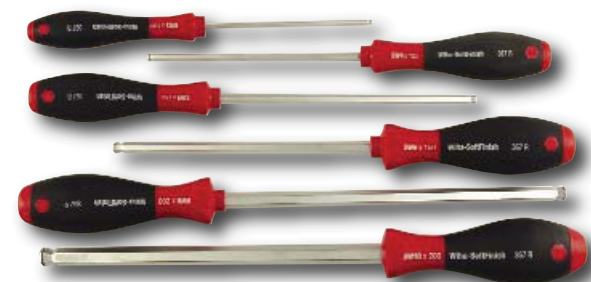

367 92 6 Pc. Set MagicRing Metric Ball End Hex-Drivers

Hex blade chrome-vanadium-molybdenum steel, hardened, hard chromed. Wiha-SoftFinish® handle, multi-component, cushion grip.

Item No.	mm	mm	mm	mm	lbs.
367 92	367 30	3.0	100	367 60	6.0 150 1.86
	367 40	4.0	125	367 80	8.0 200
	367 50	5.0	150	367 86	10.0 200