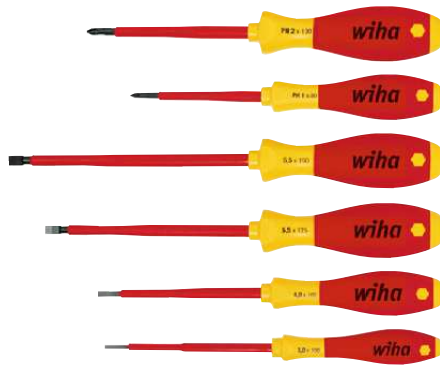

SoftFinish® VDE insulated screwdriver set

Protects your health: With patented SoftFinish® handle design for fatigue-free, manual operation. **Increases your efficiency:** Unique concept of screwdriver handle sizes for an optimum balance between torque and control. **Offers you full protection:** Every individual tool tested at 10,000 V AC.

Set 7 pcs. 320N K7

Order-No.	00834
⌀	2.5 × 75 / 4.0 × 100 / 5.5 × 125 / 6.5 × 150
⊕	PH1 × 80 / PH2 × 100
	SoftFinish® 110–250 V AC voltage tester

Set 5 pcs. 322 K5

Order-No.	29466
⊙	5.5 × 125 / 7 × 125 / 8 × 125 / 10 × 125 / 13 × 125

PicoFinish VDE insulated screwdriver set

Simplifies your work: Comfortable operation thanks to slim handle shape and rotating cap. **Increases your efficiency:** Unique concept of screwdriver handle sizes for an optimum balance between precision and control. **Offers you full protection:** Every individual tool tested at 10,000 V AC.

Wiha PicoFinish electric
The VDE-GS tested precision screwdriver.

- The smooth-running turn-cap enables fast turning
- Imprint with the screw symbol and size eases recognition

X-ON Electronics

Largest Supplier of Electrical and Electronic Components