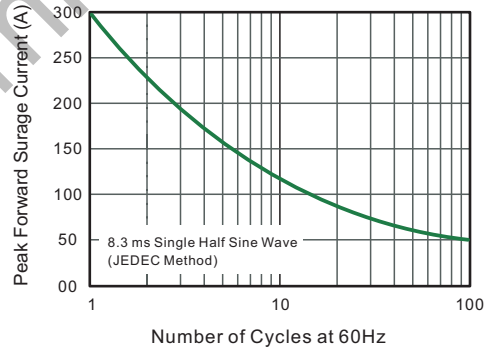

Fig.4 Maximum Non-Repetitive Peak Forward Surge Current