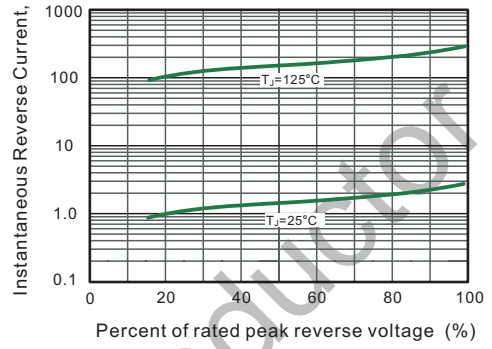

Maximum Ratings (Per Leg) At Ta=25°C Unless Otherwise Specified

Parameter	Symbols	MURF3020CTR	MURF3040CTR	MURF3060CTR	Units
Maximum Repetitive Peak Reverse Voltage	V_{RRM}	200	400	600	V
Maximum RMS voltage	V_{RMS}	140	280	420	V
Maximum DC Blocking Voltage	V_{DC}	200	400	600	V
Maximum Average Forward Rectified Current	Per Leg	15			A
	per device				
Peak Forward Surge Current, 8.3ms Single Half Sine-wave Superimposed on Rated Load (JEDEC method)	I_{FSM}	240			A
Instantaneous forward voltage at 15A per leg	V_F	1.2	1.5	1.9	V
Maximum instantaneous reverse current at rated DC blocking voltage	I_R	5 300			uA
Maximum Reverse Recovery Time NOTE 1	t_{rr}	45			nS
Typical Thermal Resistance	$R_{\theta JC}$	4			°C/W
Operating Junction Temperature Range	T_J	-55 ~ +150			°C
Storage Temperature Range	T_{STG}	-55 ~ +150			°C

Note1: Reverse recovery test conditions IF=0.5A,IR=1.0A, I_{rr}=0.25A

Typical Characteristics

Fig.1 Forward Current Derating Curve

Fig.2 Typical Instaneous Reverse Characteristics

Fig.3 Typical Forward Characteristic