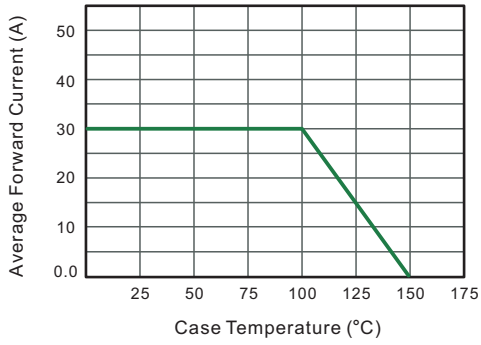

Maximum Ratings (Per Leg) At Ta=25°C Unless Otherwise Specified

Parameter	Symbols	MURF3020CTR	MURF3040CTR	MURF3060CTR	Units
Maximum Repetitive Peak Reverse Voltage	V_{RRM}	200	400	600	V
Maximum RMS voltage	V_{RMS}	140	280	420	V
Maximum DC Blocking Voltage	V_{DC}	200	400	600	V
Maximum Average Forward Rectified Current	Per Leg	15			A
	per device				
Peak Forward Surge Current, 8.3ms Single Half Sine-wave Superimposed on Rated Load (JEDEC method)	I_{FSM}	240			A
Instantaneous forward voltage at 15A per leg	V_F	1.2	1.5	1.9	V
Maximum instantaneous reverse current at rated DC blocking voltage	I_R	5 300			uA
Maximum Reverse Recovery Time NOTE 1	t_{rr}	45			nS
Typical Thermal Resistance	$R_{\theta JC}$	4			°C/W
Operating Junction Temperature Range	T_J	-55 ~ +150			°C
Storage Temperature Range	T_{STG}	-55 ~ +150			°C

Note1: Reverse recovery test conditions IF=0.5A,IR=1.0A, I_{rr}=0.25A

Typical Characteristics

Fig.1 Forward Current Derating Curve

Fig.2 Typical Instaneous Reverse Characteristics

Fig.3 Typical Forward Characteristic