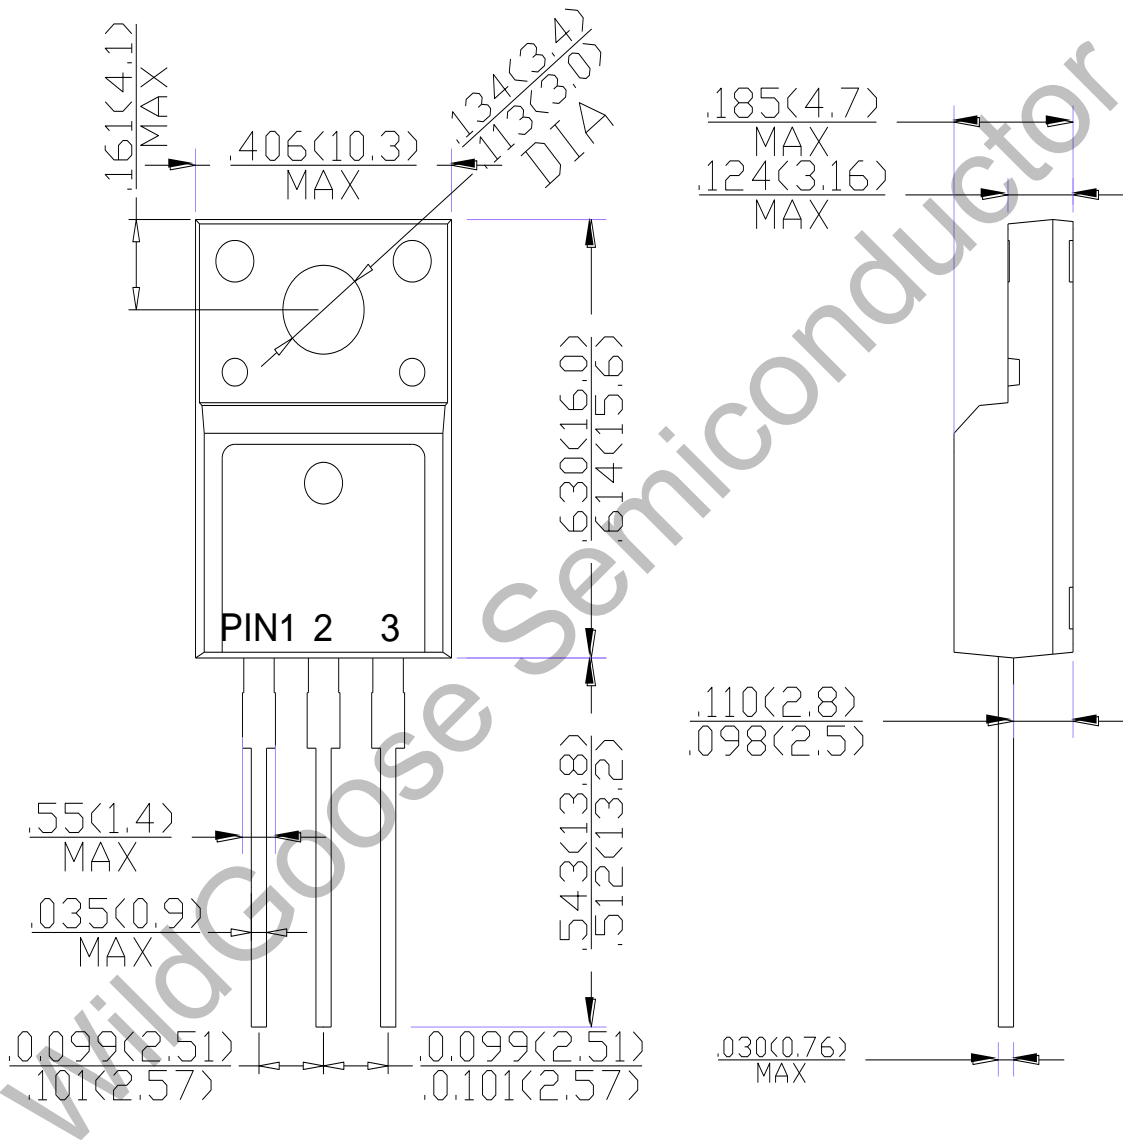

Maximum Ratings (Per Leg) At Ta=25°C Unless Otherwise Specified

Parameter	Symbols	MURF3020CTR	MURF3040CTR	MURF3060CTR	Units
Maximum Repetitive Peak Reverse Voltage	V_{RRM}	200	400	600	V
Maximum RMS voltage	V_{RMS}	140	280	420	V
Maximum DC Blocking Voltage	V_{DC}	200	400	600	V
Maximum Average Forward Rectified Current	Per Leg	15			A
	per device				
Peak Forward Surge Current, 8.3ms Single Half Sine-wave Superimposed on Rated Load (JEDEC method)	I_{FSM}	240			A
Instantaneous forward voltage at 15A per leg	V_F	1.2	1.5	1.9	V
Maximum instantaneous reverse current at rated DC blocking voltage	I_R	5 300			uA
Maximum Reverse Recovery Time NOTE 1	t_{rr}	45			nS
Typical Thermal Resistance	$R_{\theta JC}$	4			°C/W
Operating Junction Temperature Range	T_J	-55 ~ +150			°C
Storage Temperature Range	T_{STG}	-55 ~ +150			°C

Note1: Reverse recovery test conditions IF=0.5A,IR=1.0A, I_{rr}=0.25A

Typical Characteristics

Fig.1 Forward Current Derating Curve

Fig.2 Typical Instaneous Reverse Characteristics

Fig.3 Typical Forward Characteristic

Fig.4 Maximum Non-Repetitive Peak Forward Surge Current

Package Dimension

TO-220F

X-ON Electronics

Largest Supplier of Electrical and Electronic Components

Click to view similar products for [Rectifiers](#) category: