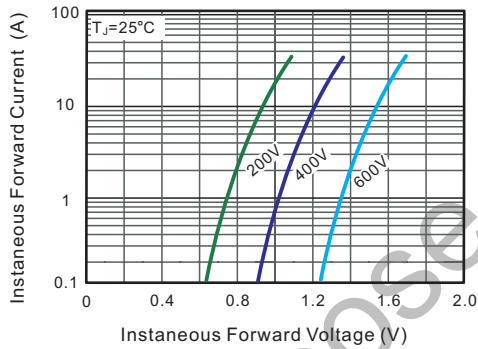

MURF3020CTR – MURF3060CTR

30 Amps Super Fast Recovery

Features:

- High surge capacity
- Low Forward Voltage Drop.
- High Current Capability.
- Super Fast Switching Speed For High Efficiency

TO-220F 

1.Cathode 2.Anode 3. Cathode

Maximum Ratings (Per Leg) At Ta=25°C Unless Otherwise Specified

Parameter	Symbols	MURF3020CTR	MURF3040CTR	MURF3060CTR	Units
Maximum Repetitive Peak Reverse Voltage	V_{RRM}	200	400	600	V
Maximum RMS voltage	V_{RMS}	140	280	420	V
Maximum DC Blocking Voltage	V_{DC}	200	400	600	V
Maximum Average Forward Rectified Current	Per Leg	15			A
	per device				
Peak Forward Surge Current, 8.3ms Single Half Sine-wave Superimposed on Rated Load (JEDEC method)	I_{FSM}	240			A
Instantaneous forward voltage at 15A per leg	V_F	1.2	1.5	1.9	V
Maximum instantaneous reverse current at rated DC blocking voltage	I_R	5 300			uA
Maximum Reverse Recovery Time NOTE 1	t_{rr}	45			nS
Typical Thermal Resistance	$R_{\theta JC}$	4			°C/W
Operating Junction Temperature Range	T_J	-55 ~ +150			°C
Storage Temperature Range	T_{STG}	-55 ~ +150			°C

Note1: Reverse recovery test conditions IF=0.5A,IR=1.0A, I_{rr}=0.25A

Typical Characteristics

Fig.1 Forward Current Derating Curve

Fig.2 Typical Instaneous Reverse Characteristics

Fig.3 Typical Forward Characteristic