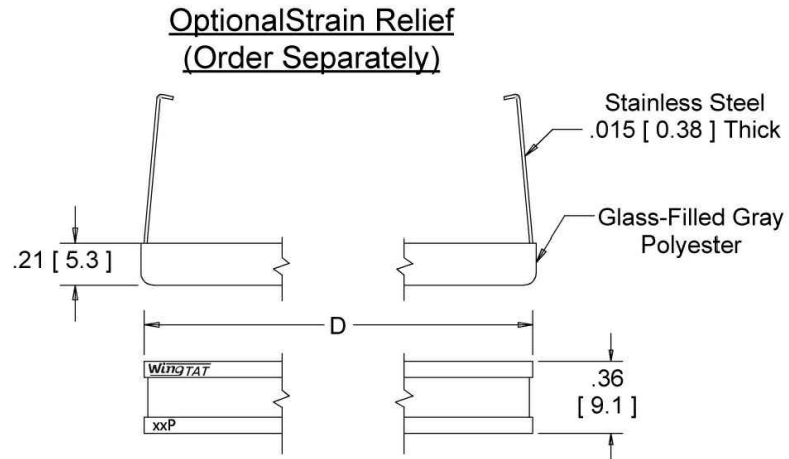

SPECIFICATION

Insulator: PBT+G. F. (UL94V-0)

RoHS Compliant

| Contact Quantit | Dimensions |
|-----------------|-------------|
| | D |
| 10 | 0.95 [24.1] |
| 14 | 1.15 [29.2] |
| 16 | 1.25 [31.8] |
| 20 | 1.45 [36.8] |
| 26 | 1.75 [44.5] |
| 34 | 2.15 [54.6] |
| 40 | 2.45 [62.2] |
| 50 | 2.95 [74.9] |
| 60 | 3.45 [87.6] |
| 64 | 3.65 [92.7] |

Order Information

E C xx SR BK

E=2.54mm FEMALE EDGE SLOT

C=IDC TYPE

NO. OF PINS: 10~64

SR=Strain Relief

BK=Black
GY=Gery
BU=Blue

WingTAT®