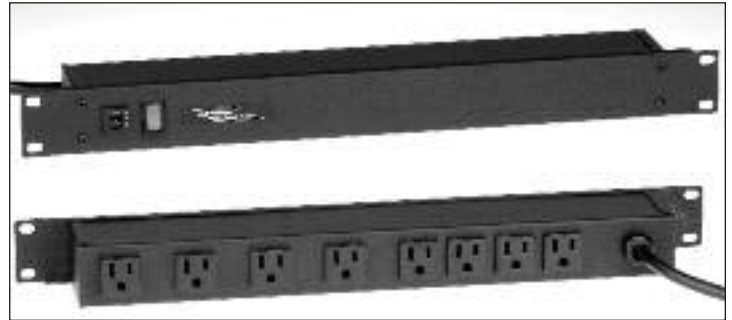

Plug-In Outlet Center® Units

Wiremold® Plug-In Outlet Center Units bring power safely and conveniently to wherever you need it. These units are ideal for use in a wide variety of settings, including relay racks and cabinets, laboratories, workshops, classrooms and offices.

Plug-In Outlet Center Units include rack mount, Cabinet-MATE, compact, 90 degree, deluxe control, industrial, and international units. Most units are available in both 15 and 20 Amp configurations.

Wiremold also offers extensive custom capabilities for Plug-In Outlet Center Units. Contact the factory for more information.

J08B0B (Front & Back)