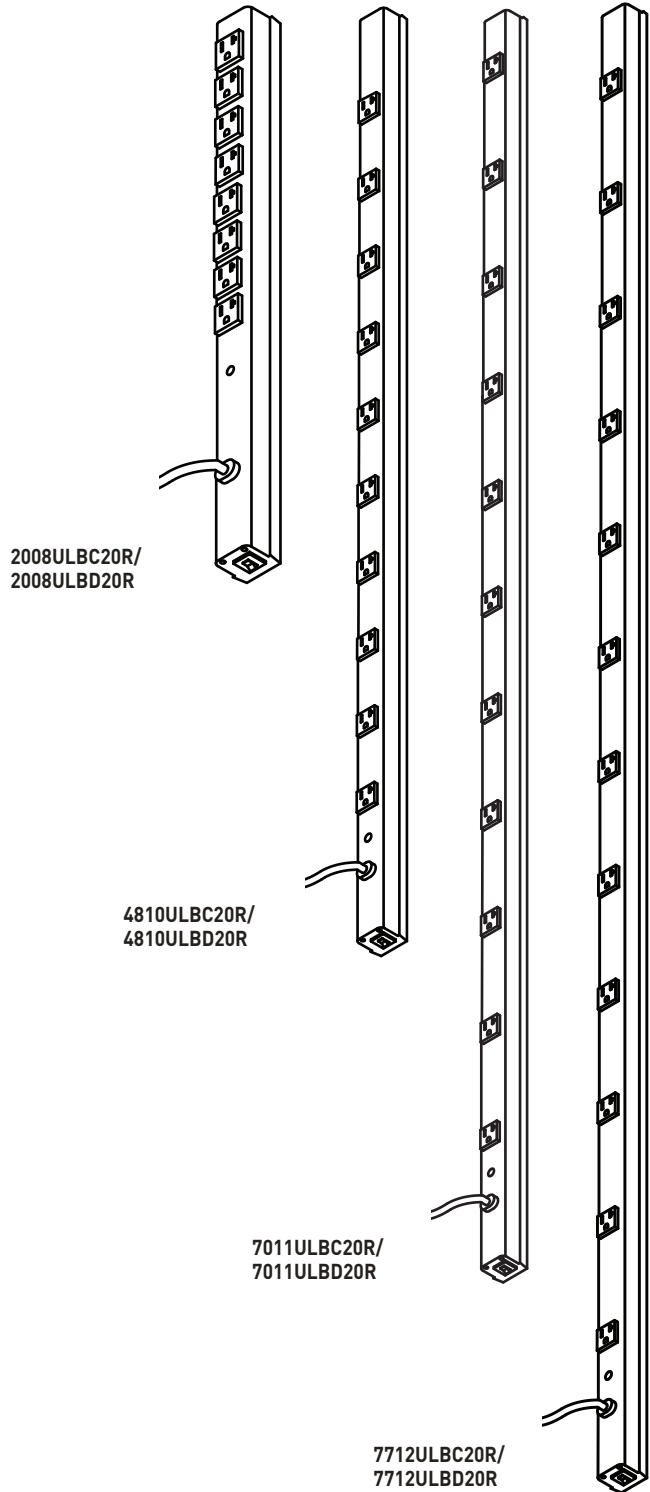

Catalog No./Item	Description/Specifications
2008ULBC20R 2008ULBD20R 2008ULBC20R-TL* 2008ULBD20R-TL*	CabinetMATE Plug-In Outlet Center – Eight 20A outlets with t-slots. 6' [1.8m] (2008ULBC20R, 2008ULBC20R-TL) or 15' [4.6m] (2008ULBD20R, 2008ULBD20R-TL) cord. Length 20" [508mm]. Receptacle center-to-center 1 1/4" [32mm]. Units available with straight blade or NEMA L5-20P locking plug.
4810ULBC20R 4810ULBD20R 4810ULBC20R-TL* 4810ULBD20R-TL*	CabinetMATE Plug-In Outlet Center – Ten 20A outlets with t-slots. 6' [1.8m] (4810ULBC20R, 4810ULBC20R-TL) or 15' [4.6m] (4810ULBD20R, 4810ULBD20R-TL) cord. Length 48" [1.2m]. Receptacle center-to-center 4" [102mm]. Units available with straight blade or NEMA L5-20P locking plug.
7011ULBC20R 7011ULBD20R 7011ULBC20R-TL* 7011ULBD20R-TL*	CabinetMATE Plug-In Outlet Center – Eleven 20A outlets with t-slots. 6' [1.8m] (7011ULBC20R, 7011ULBC20R-TL) or 15' [4.6m] (7011ULBD20R, 7011ULBD20R-TL) cord. Length 70" [1.6m]. Receptacle center-to-center 6" [152mm]. Units available with straight blade or NEMA L5-20P locking plug.
7712ULBC20R 7712ULBD20R 7712ULBC20R-TL* 7712ULBD20R-TL*	CabinetMATE Plug-In Outlet Center – Twelve 20A outlets with t-slots. 6' [1.8m] (7712ULBC20R, 7712ULBC20R-TL) or 15' [4.6m] (7712ULBD20R, 7712ULBD20R-TL) cord. Length 77" [2m]. Receptacle center-to-center 6" [152mm]. Units available with straight blade or NEMA L5-20P locking plug.

* Use "TL" suffix with Catalog Number for locking plug.