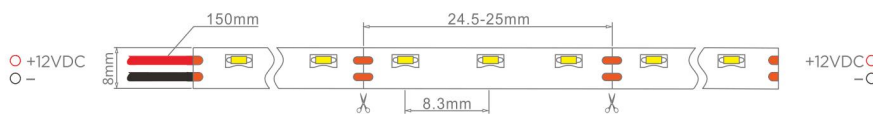

Long life span
50,000 hours

12 VDC

Cut into 3 segments

5m

120°

3 YEARS WARRANTY