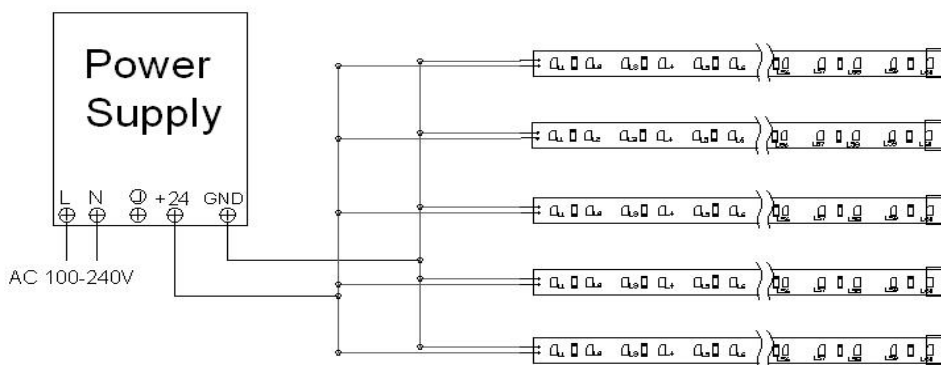

Pictures (图片)

Dimensions (尺寸)

Specifications (参数)

Item NO. 产品型号	HH-SRGBW96F012W24-5050				
Light Source 使用光源	5050 RGBW				
Input Voltage 输入电压	24VDC				
PCB Width 板宽	12mm, 3oz				
Recommend Power 推荐功率	23W				
Color 颜色	WW/NW 3000K/4000K/5000K	R 635nm	G 515nm	B 465nm	4in1 6000K
Efficiency 光效	68lm/w	/	/	/	40Lm/W
Brightness 亮度	1564lm	/	/	/	920lm
LED Qty/M LED灯数/米	48 Pcs RGB + 48 Pcs white color				
Length 长度	5m/Roll				
Size 尺寸	5000mm * 12mm				
Cutting Length 裁剪长度	125mm				

Installation Ways (安装方式)

* The max running length for each line is 5 meters. Please install the strips in parallel when length is more than 5 meters.

灯带最大安装长度是5米，如果需要安装超过5m的长度，请用并联方式安装。

* Usually most of the power supply has a efficiency between 80%-95%, so when choosing the power supply, the total watts of the strips should be smaller than 80% of the rate power of the led power supply.