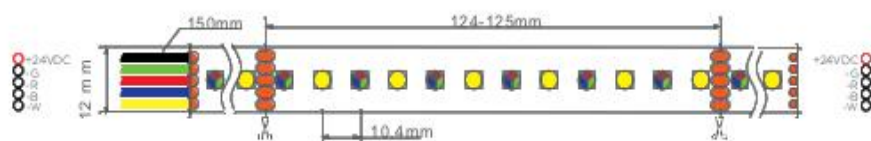

Features (特征)

- * Combining 5050 RGB + 5050 White color in one single strip.
- * Using SMD 5050, so 12mm width PCB has a good layout of 96 Pcs SMD.
- * High quality 5050 as light source, better light quality.
- * Compatible with most of the controllers in the markets.

Pictures (图片)

Dimensions (尺寸)

Specifications (参数)

Item NO. 产品型号	HH-SRGBW96F012W24-5050				
Light Source 使用光源	5050 RGBW				
Input Voltage 输入电压	24VDC				
PCB Width 板宽	12mm, 3oz				
Recommend Power 推荐功率	23W				
Color 颜色	WW/NW 3000K/4000K/5000K	R 635nm	G 515nm	B 465nm	4in1 6000K
Efficiency 光效	68lm/w	/	/	/	40Lm/W
Brightness 亮度	1564lm	/	/	/	920lm
LED Qty/M LED灯数/米	48 Pcs RGB + 48 Pcs white color				
Length 长度	5m/Roll				
Size 尺寸	5000mm * 12mm				
Cutting Length 裁剪长度	125mm				

Installation Ways (安装方式)

* The max running length for each line is 5 meters. Please install the strips in parallel when length is more than 5 meters.

灯带最大安装长度是5米，如果需要安装超过5m的长度，请用并联方式安装。

* Usually most of the power supply has a efficiency between 80%-95%, so when choosing the power supply, the total watts of the strips should be smaller than 80% of the rate power of the led power supply.