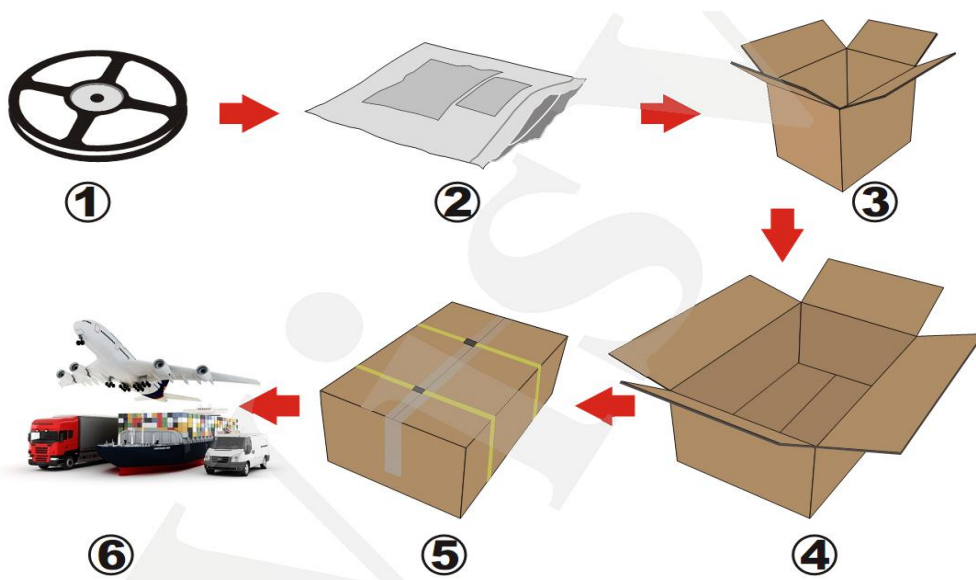

Installation Ways (安装方式)

* The max running length for each line is 5 meters. Please install the strips in parallel when length is more than 5 meters.

灯带最大安装长度是5米，如果需要安装超过5m的长度，请用并联方式安装。

* Usually most of the power supply has a efficiency between 80%-95%, so when choosing the power supply, the total watts of the strips should be smaller than 80% of the rate power of the led power supply.

通常大部分电源的输出效率大概在80%-95%，所以当选择电源时，应注意灯带的输出功率必须小于电源额定功率的80%。

Applications (应用)

* Used in linear lights as lighting source; used for indoor or outdoor decorations.
作为线条灯条光源，用作室内室外的装饰。

Package (包装)

①) 5 meters per roll.
5m一卷。

②) Each roll packed with anti-static bags, and label on it.
每一卷放入静电袋中，静电袋表面贴标签。

③) 25 rolls into a small box.
25卷放入一个小箱子中。

④-⑤) 2 small boxes into a large carton 520*320*300mm.
2个小箱放入一个大箱。

⑥) Delivery.
发货。