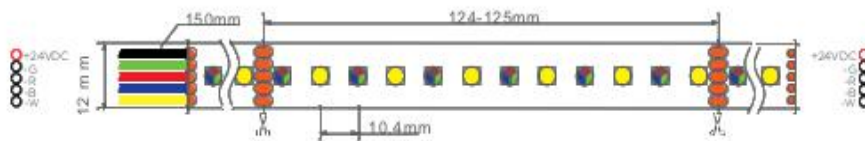

Specifications (参数)

Item NO. 产品型号	HH-SRGBW96F012W24-5050				
Light Source 使用光源	5050 RGBW				
Input Voltage 输入电压	24VDC				
PCB Width 板宽	12mm, 3oz				
Recommend Power 推荐功率	23W				
Color 颜色	WW/NW 3000K/4000K/5000K	R 635nm	G 515nm	B 465nm	4in1 6000K
Efficiency 光效	68lm/w	/	/	/	40Lm/W
Brightness 亮度	1564lm	/	/	/	920lm
LED Qty/M LED灯数/米	48 Pcs RGB + 48 Pcs white color				
Length 长度	5m/Roll				
Size 尺寸	5000mm * 12mm				
Cutting Length 裁剪长度	125mm