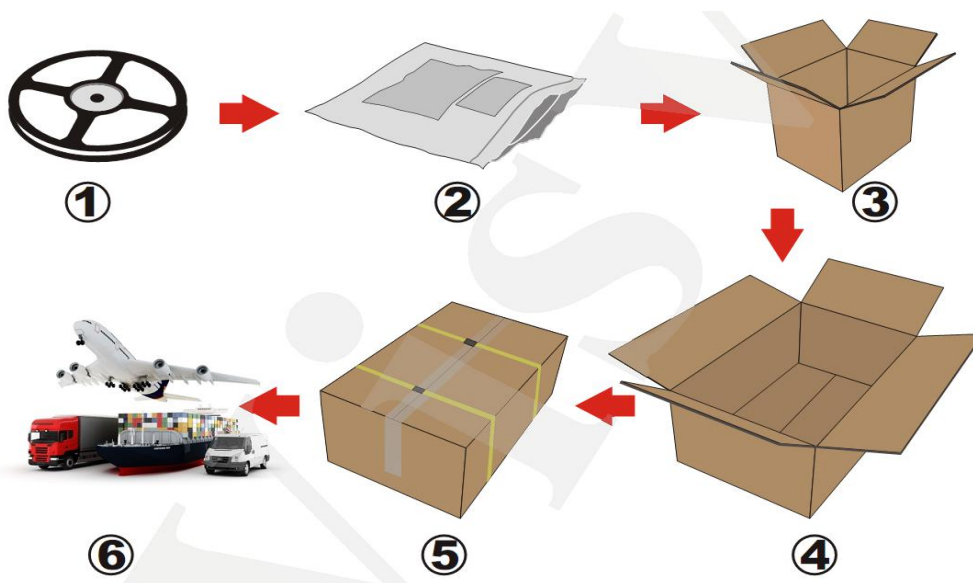

* Usually most of the power supply has a efficiency between 80%-95%, so when choosing the power supply, the total watts of the strips should be smaller than 80% of the rate power of the led power supply.

通常大部分电源的输出效率大概在80%-95%，所以当选择电源时，应注意灯带的输出功率必须小于电源额定功率的80%。

Applications (应用)

* Used in linear lights as lighting source; used for indoor or outdoor decorations.
作为线条灯条光源，用作室内室外的装饰。

Package (包装)

①) 5 meters per roll.
5m一卷。

②) Each roll packed with anti-static bags, and label on it.
每一卷放入静电袋中，静电袋表面贴标签。

③) 25 rolls into a small box.
25卷放入一个小箱子中。

④-⑤) 2 small boxes into a large carton 520*320*300mm.
2个小箱放入一个大箱。

⑥) Delivery.
发货。