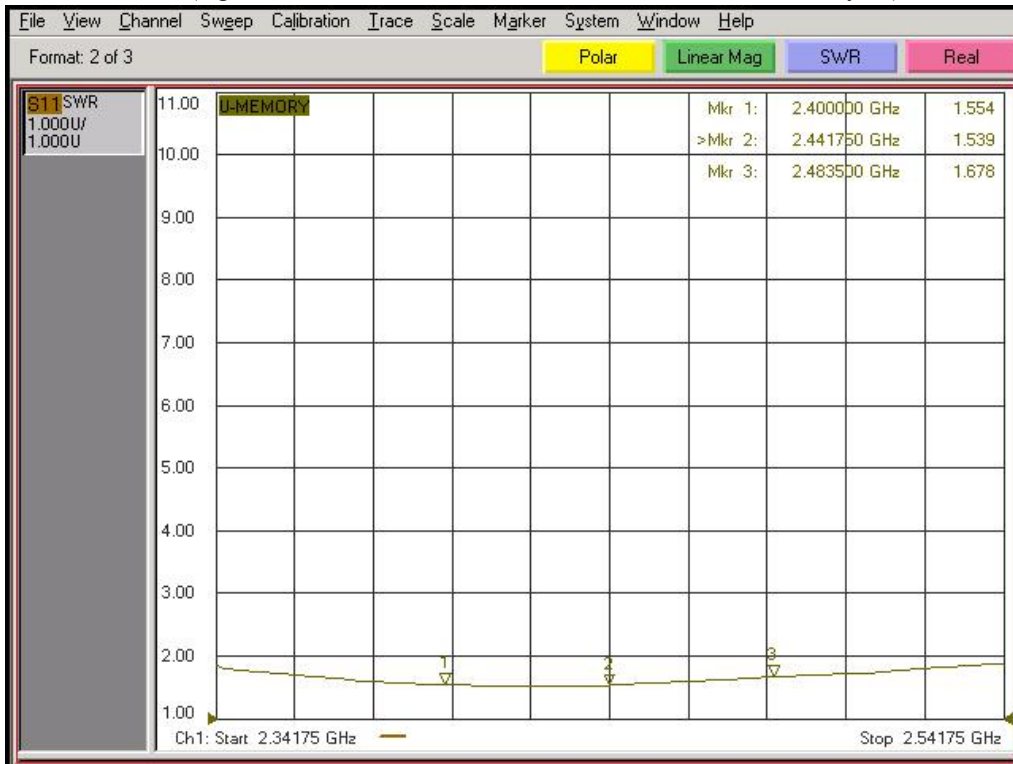

### Mechanical Specifications

<b>Antenna Size ( Length x Diameter )</b>	102.8 × 11 mm
<b>Weight</b>	12.5 ± 2 g
<b>Radiator Material</b>	Copper
<b>Operation Temperature</b>	- 20 ~ 70 ( °C )
<b>Operation Humidity</b>	10 ~ 90 ( % )

**Fig 3. Smith Chart** (Agilent E8357A 300KHz~6GHz PNA Series Network Analyzer)

**Fig 4. Measurement Configuration**

(Hewlett Packard 8722ES 50 MHz ~ 40 GHz S-Parameter Network Analyzer)

**Fig 5. Axis Definitions (Antenna Center)**