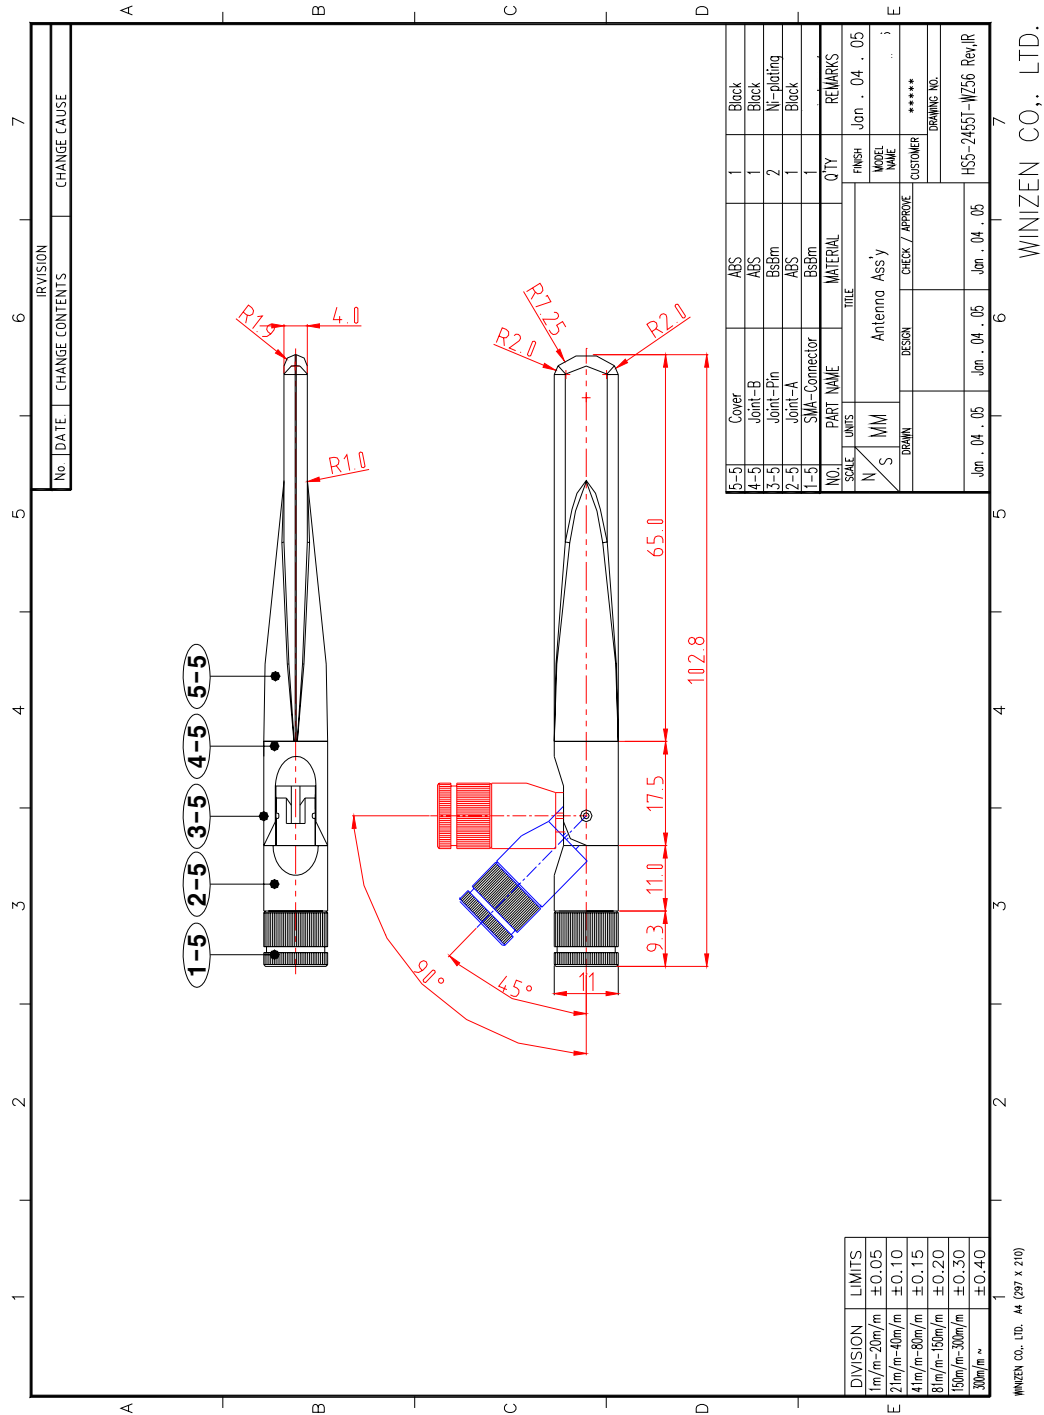

### Mechanical Specifications

<b>Antenna Size ( Length x Diameter )</b>	102.8 × 11 mm
<b>Weight</b>	12.5 ± 2 g
<b>Radiator Material</b>	Copper
<b>Operation Temperature</b>	- 20 ~ 70 ( °C )
<b>Operation Humidity</b>	10 ~ 90 ( % )

**Fig 3. Smith Chart** (Agilent E8357A 300KHz~6GHz PNA Series Network Analyzer)

**Fig 4. Measurement Configuration**

(Hewlett Packard 8722ES 50 MHz ~ 40 GHz S-Parameter Network Analyzer)

**Fig 5. Axis Definitions (Antenna Center)**

**Fig 6. Gain Patterns**

**a. Azimuth Pattern**

**b. Elevation Pattern**

**c. Elevation Side Pattern**

Fig 7. Antenna Mechanical