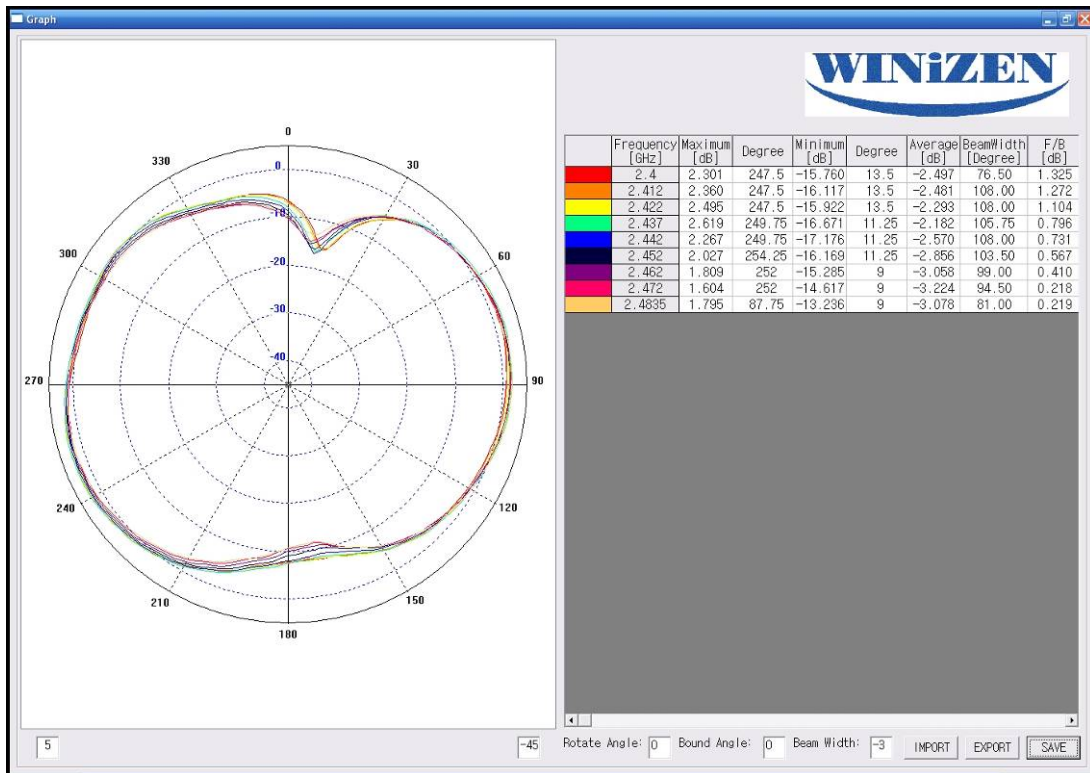

**Fig 3. Smith Chart** (Agilent E8357A 300KHz~6GHz PNA Series Network Analyzer)

**Fig 4. Measurement Configuration**

(Hewlett Packard 8722ES 50 MHz ~ 40 GHz S-Parameter Network Analyzer)

**Fig 5. Axis Definitions (Antenna Center)**

**Fig 6. Gain Patterns**

**a. Azimuth Pattern**

**b. Elevation Pattern**

**c. Elevation Side Pattern**

Fig 7. Antenna Mechanical