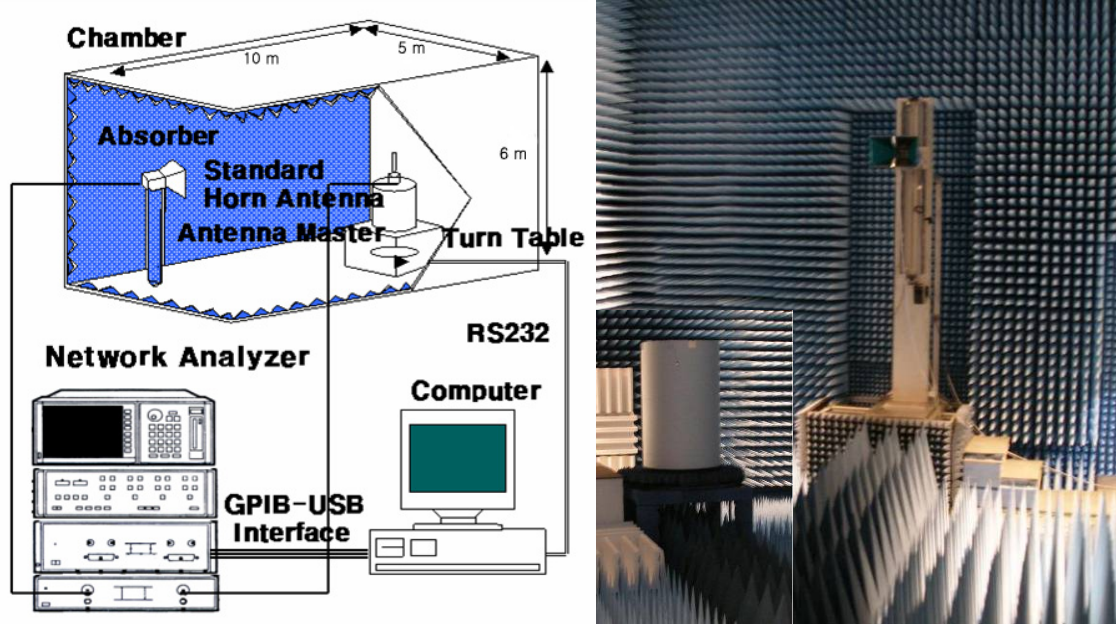

(Hewlett Packard 8722ES 50 MHz ~ 40 GHz S-Parameter Network Analyzer)