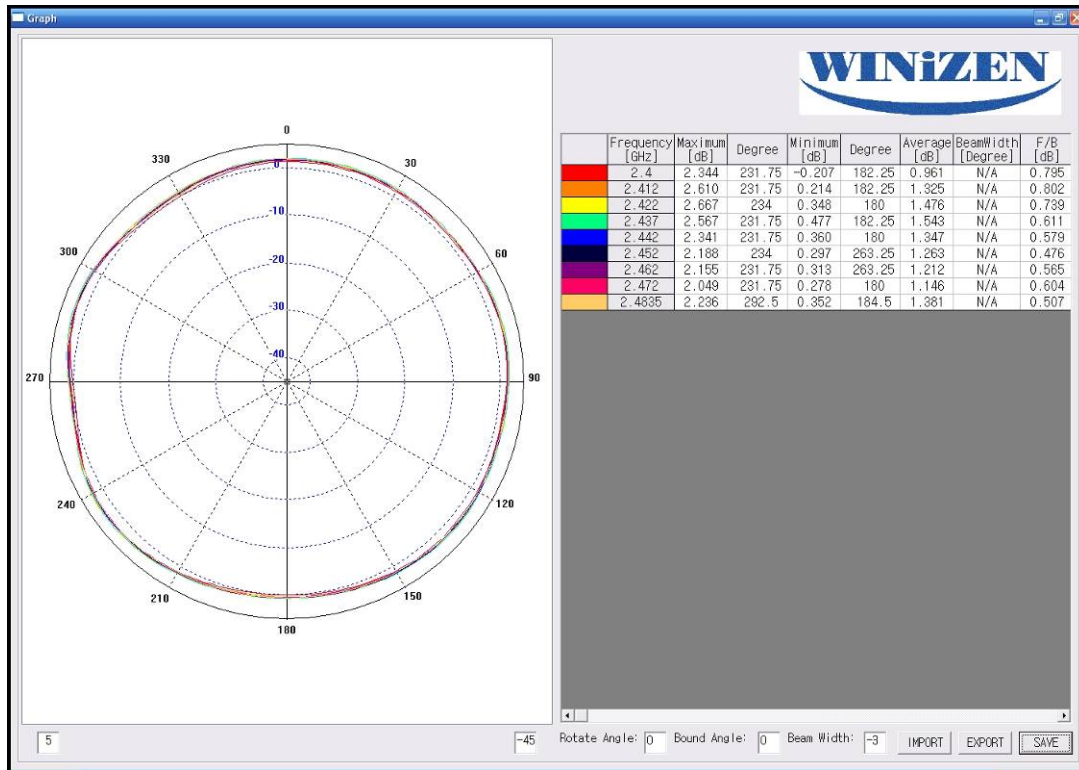

**Fig 3. Smith Chart** (Agilent E8357A 300KHz~6GHz PNA Series Network Analyzer)

**Fig 4. Measurement Configuration**

(Hewlett Packard 8722ES 50 MHz ~ 40 GHz S-Parameter Network Analyzer)

**Fig 5. Axis Definitions (Antenna Center)**

**Fig 6. Gain Patterns**

**a. Azimuth Pattern**

**b. Elevation Pattern**

**c. Elevation Side Pattern**

Fig 7. Antenna Mechanical