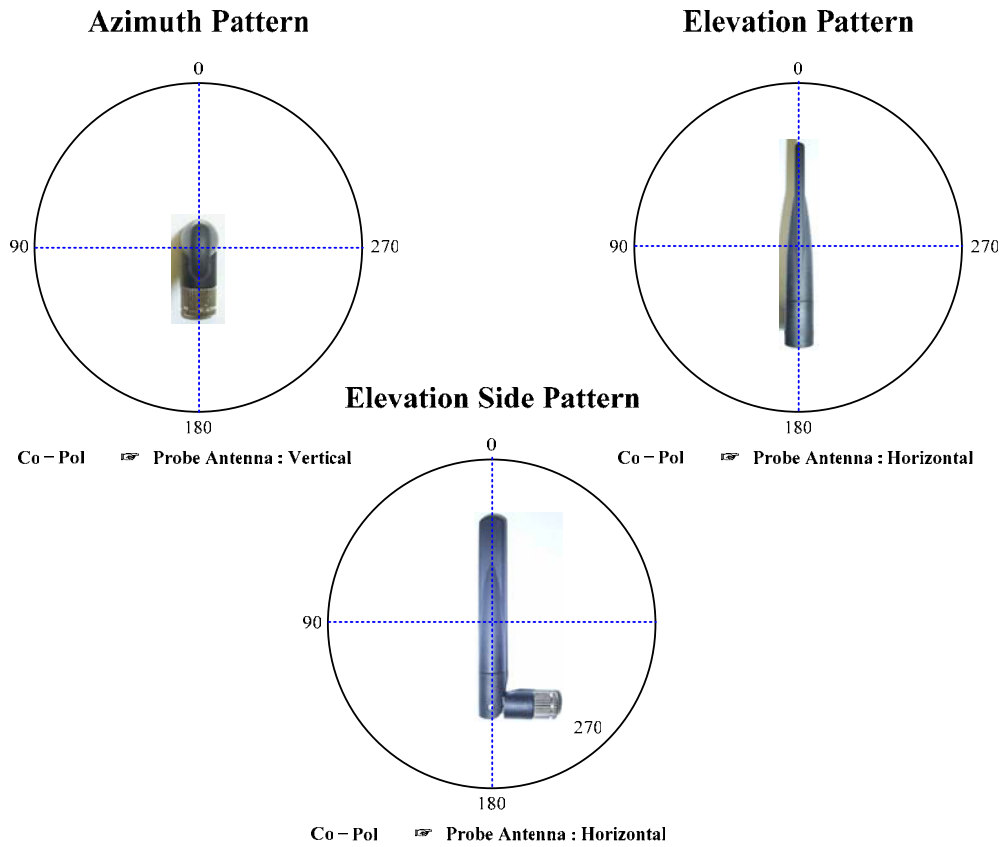

### Mechanical Specifications

<b>Antenna Size ( Length x Diameter )</b>	102.8 × 11 mm
<b>Weight</b>	12.5 ± 2 g
<b>Radiator Material</b>	Copper
<b>Operation Temperature</b>	- 20 ~ 70 ( °C )
<b>Operation Humidity</b>	10 ~ 90 ( % )

**Fig 3. Smith Chart** (Agilent E8357A 300KHz~6GHz PNA Series Network Analyzer)

**Fig 4. Measurement Configuration**

(Hewlett Packard 8722ES 50 MHz ~ 40 GHz S-Parameter Network Analyzer)

**Fig 5. Axis Definitions (Antenna Center)**

**Fig 6. Gain Patterns**

**a. Azimuth Pattern**

**b. Elevation Pattern**

**c. Elevation Side Pattern**

Fig 7. Antenna Mechanical