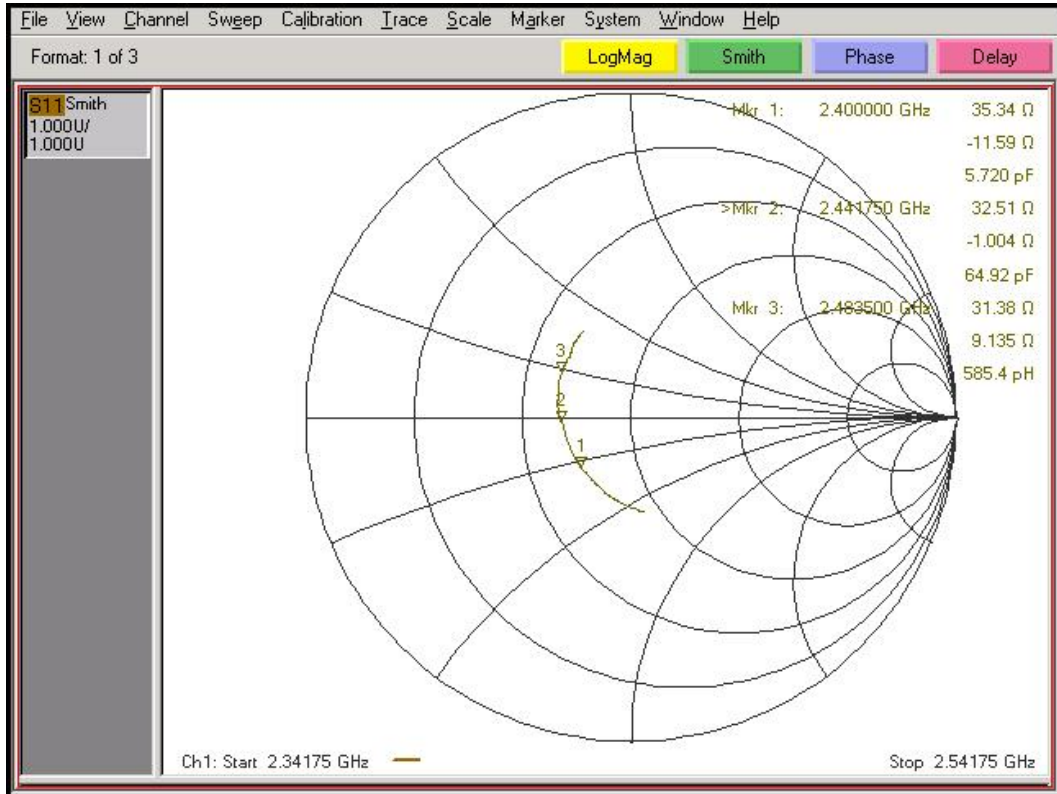

### Mechanical Specifications

<b>Antenna Size ( Length x Diameter )</b>	102.8 × 11 mm
<b>Weight</b>	12.5 ± 2 g
<b>Radiator Material</b>	Copper
<b>Operation Temperature</b>	- 20 ~ 70 ( °C )
<b>Operation Humidity</b>	10 ~ 90 ( % )

**Fig 3. Smith Chart** (Agilent E8357A 300KHz~6GHz PNA Series Network Analyzer)

**Fig 4. Measurement Configuration**

(Hewlett Packard 8722ES 50 MHz ~ 40 GHz S-Parameter Network Analyzer)

**Fig 5. Axis Definitions (Antenna Center)**