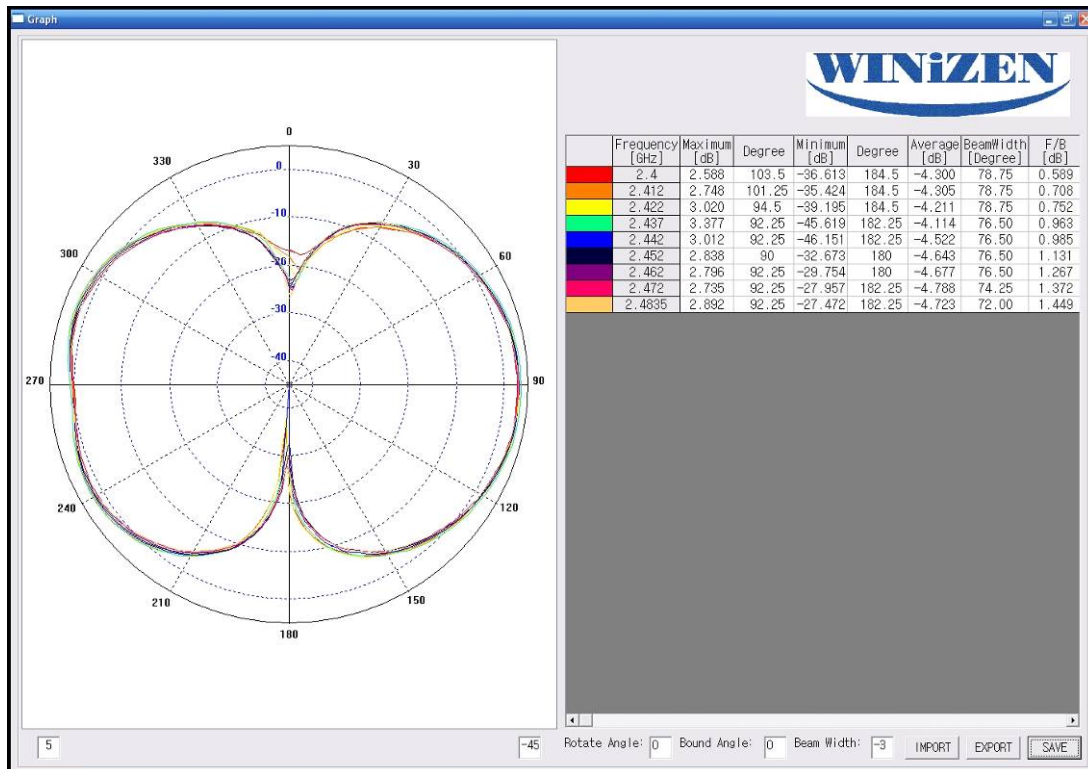

**Fig 3. Smith Chart** (Agilent E8357A 300KHz~6GHz PNA Series Network Analyzer)

**Fig 4. Measurement Configuration**

(Hewlett Packard 8722ES 50 MHz ~ 40 GHz S-Parameter Network Analyzer)

**Fig 5. Axis Definitions (Antenna Center)**

**Fig 6. Gain Patterns**

**a. Azimuth Pattern**

**b. Elevation Pattern**

**c. Elevation Side Pattern**

Fig 7. Antenna Mechanical