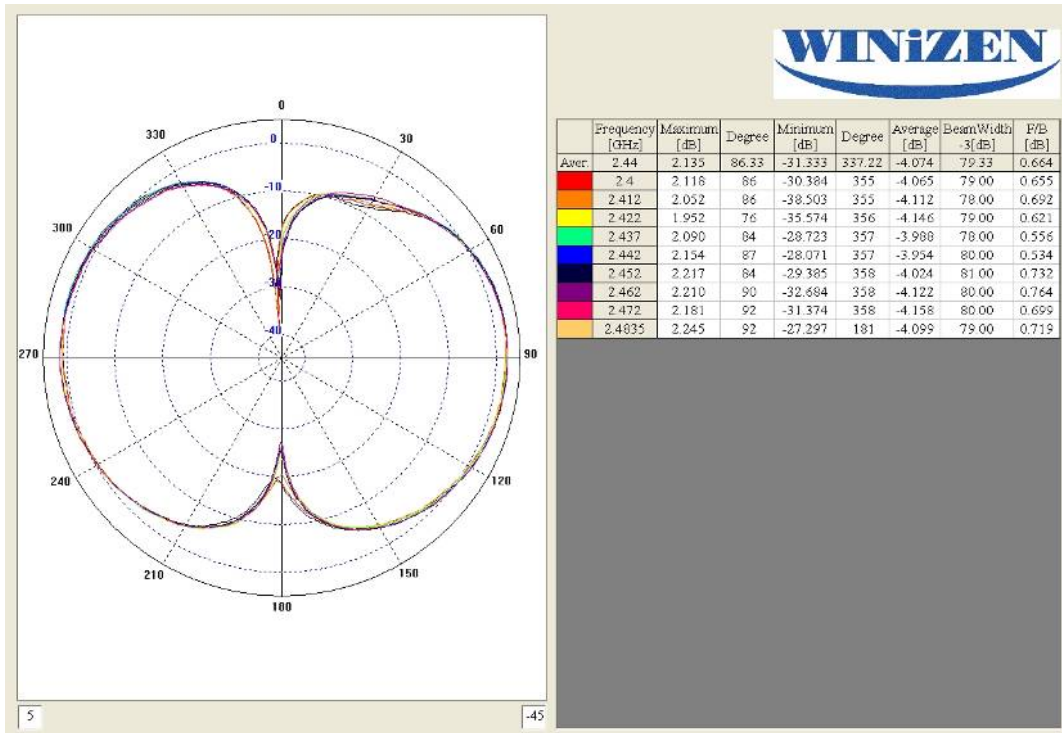

Fig 3. Smith Chart (Agilent E8357A 300KHz ~ 6GHz PNA Series Network Analyzer)

LEFT

Fig 4. Measurement Configuration

Fig 5. Axis Definitions (Antenna Center)

- a. Azimuth Pattern (Co-pol) : XY Plane ; Horn Antenna Polarization : Vertical
- b. Elevation Pattern (Co-pol) : XZ Plane ; Horn Antenna Polarization : Horizontal
- c. Elevation Side Pattern (Co-pol) : YZ Plane ; Horn Antenna Polarization : Horizontal

Fig 6. Gain Patterns

a. Azimuth Pattern

b. Elevation Pattern

Fig 7. Antenna Mechanical

X-ON Electronics

Largest Supplier of Electrical and Electronic Components

Click to view similar products for [Antennas](#) category: