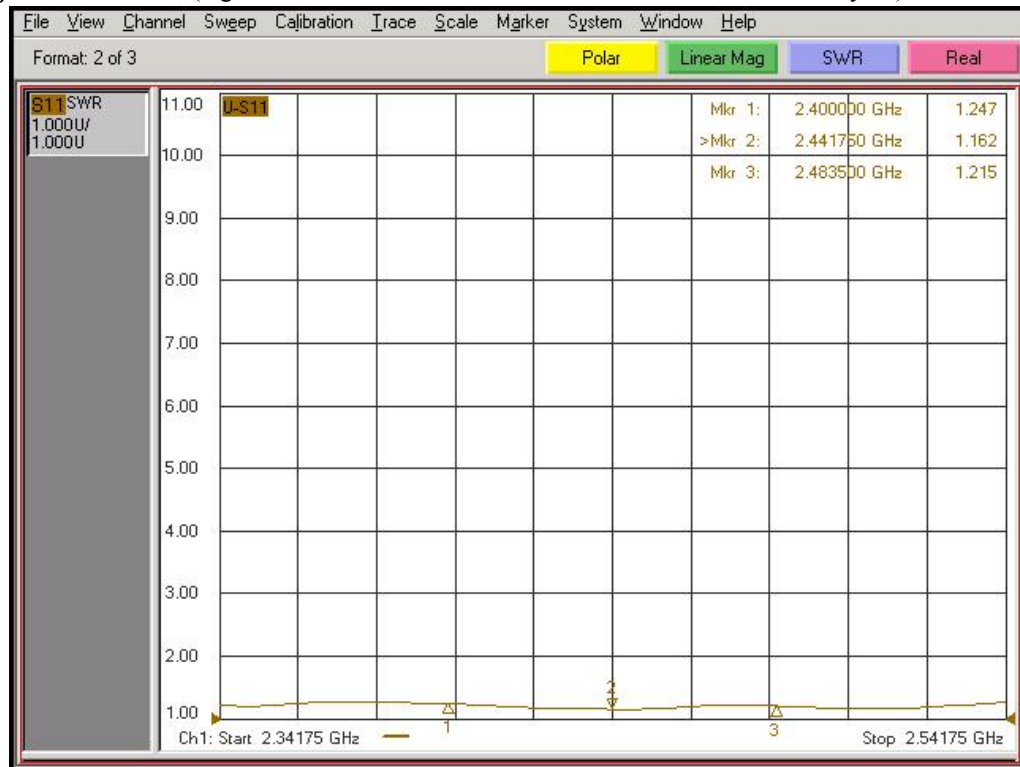

Mechanical Specifications

Antenna Size (Length x Width x Height)	48 × 8 × 1 mm
Weight	N / A
Connector	I-PEX MHF
Cable Length	130 mm
Radiator Material	Copper
Operation Temperature	- 30 ~ 70 (°C)
Operation Humidity	10 ~ 90 (%)

Option	
Remarks	Data measured at free-space.

WINiZEN Co., Ltd.

Fig 1. Return Loss (Agilent E8357A 300KHz~6GHz PNA Series Network Analyzer)

Fig 2. V.S.W.R (Agilent E8357A 300KHz~6GHz PNA Series Network Analyzer)

Fig 3. Smith Chart (Agilent E8357A 300KHz ~ 6GHz PNA Series Network Analyzer)

LEFT

Fig 4. Measurement Configuration

Fig 5. Axis Definitions (Antenna Center)

- a. Azimuth Pattern (Co-pol) : XY Plane ; Horn Antenna Polarization : Vertical
- b. Elevation Pattern (Co-pol) : XZ Plane ; Horn Antenna Polarization : Horizontal
- c. Elevation Side Pattern (Co-pol) : YZ Plane ; Horn Antenna Polarization : Horizontal