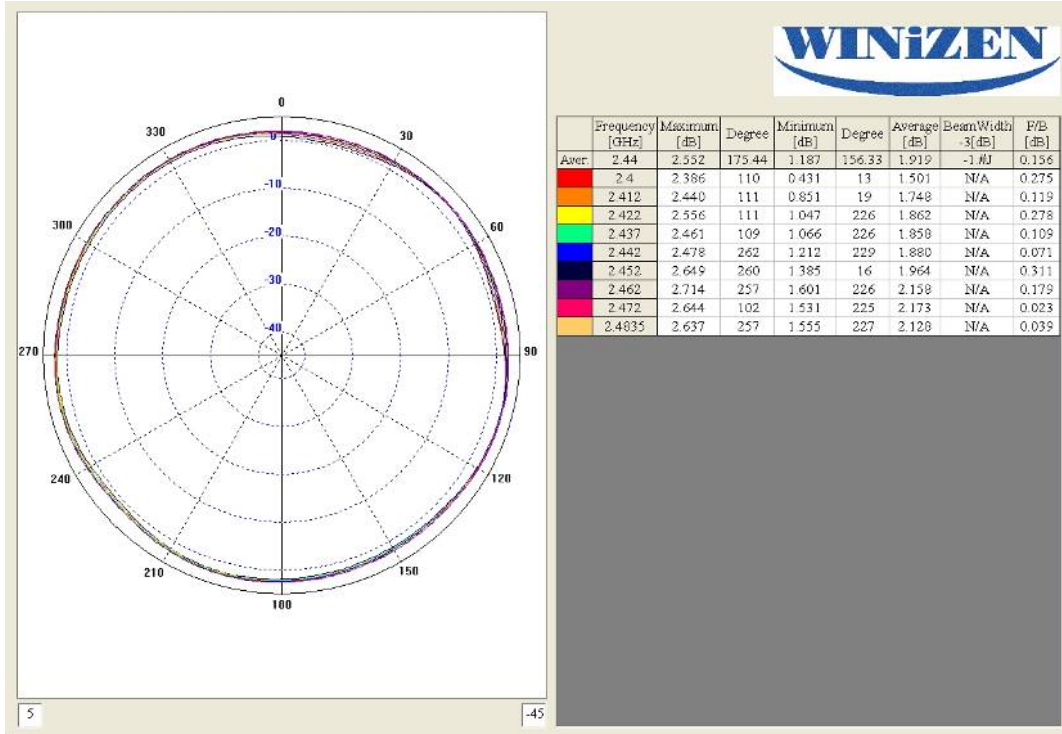

Fig 6. Gain Patterns

a. Azimuth Pattern