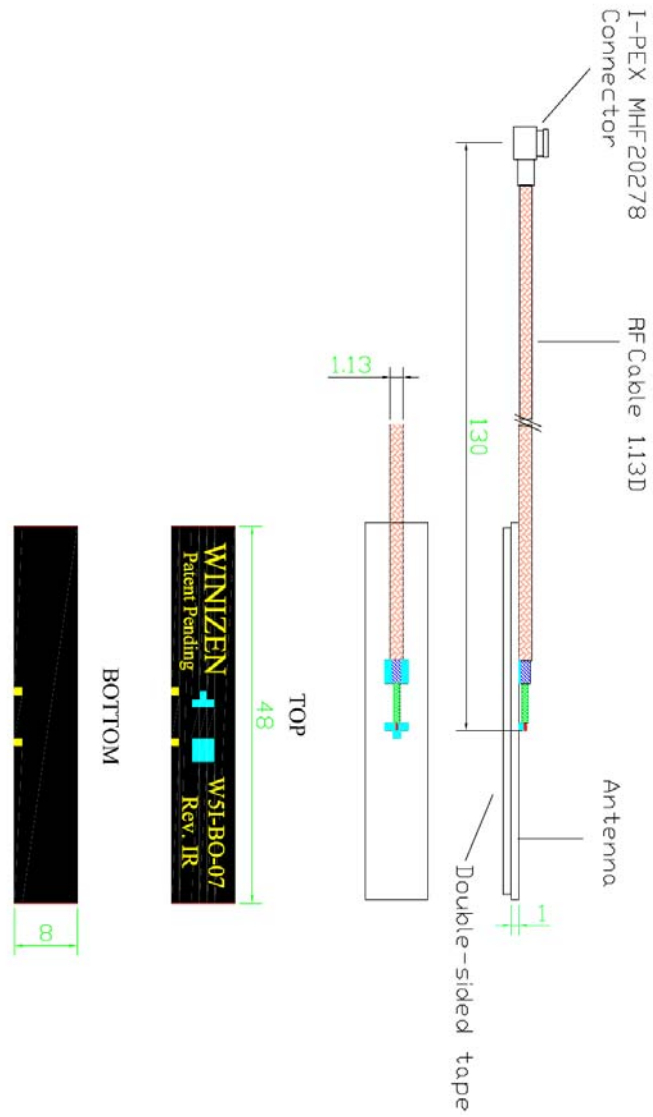

Specifications Sheet

Object	Internal Antenna	Page	1 of 6
Customer		Date	February 19, 2010
System	WLAN/ Bluetooth/ Zigbee	Rev.	A
Model Name	W5I-BO-07	Written by	W. I. KWAK

Electrical Specifications

Frequency Range (MHz)	2400 ~ 2483.5
Band Width (MHz)	83.5
V.S.W.R (Min)	1.9 : 1
Gain (Max)	2.5 ± 1 (dBi)
Input Impedance	50 (Ω)
Polarization	Linear

Mechanical Specifications

Antenna Size (Length x Width x Height)	48 × 8 × 1 mm
Weight	N / A
Connector	I-PEX MHF
Cable Length	130 mm
Radiator Material	Copper
Operation Temperature	- 30 ~ 70 (°C)
Operation Humidity	10 ~ 90 (%)

Fig 3. Smith Chart (Agilent E8357A 300KHz ~ 6GHz PNA Series Network Analyzer)

LEFT

Fig 4. Measurement Configuration

Fig 5. Axis Definitions (Antenna Center)

- a. Azimuth Pattern (Co-pol) : XY Plane ; Horn Antenna Polarization : Vertical
- b. Elevation Pattern (Co-pol) : XZ Plane ; Horn Antenna Polarization : Horizontal
- c. Elevation Side Pattern (Co-pol) : YZ Plane ; Horn Antenna Polarization : Horizontal

Fig 6. Gain Patterns

a. Azimuth Pattern

b. Elevation Pattern

Fig 7. Antenna Mechanical

X-ON Electronics

Largest Supplier of Electrical and Electronic Components

Click to view similar products for [Antennas](#) category: