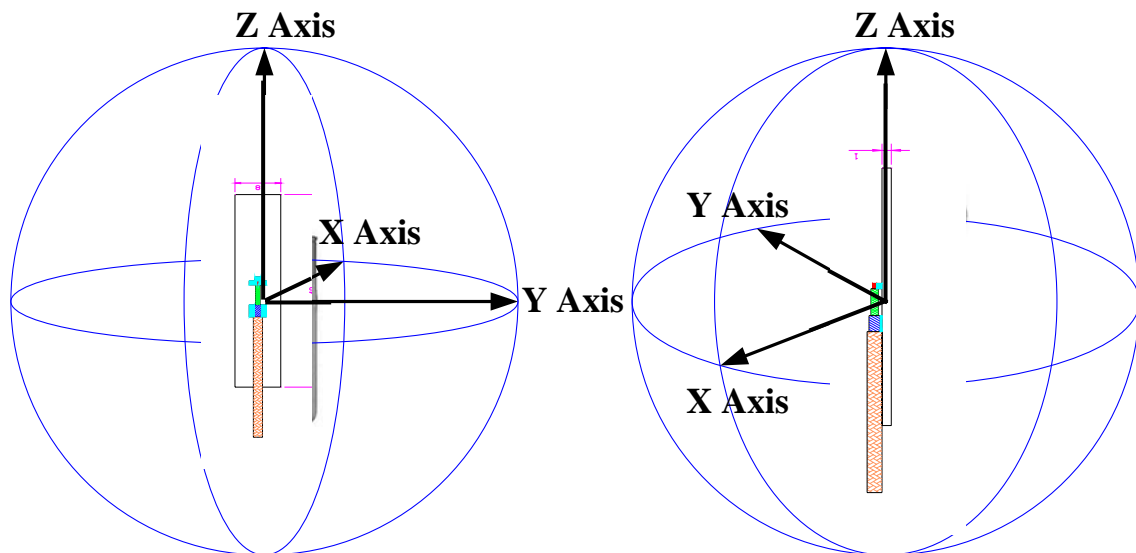

Fig 3. Smith Chart (Agilent E8357A 300KHz ~ 6GHz PNA Series Network Analyzer)

LEFT

Fig 4. Measurement Configuration

Fig 5. Axis Definitions (Antenna Center)

- a. Azimuth Pattern (Co-pol) : XY Plane ; Horn Antenna Polarization : Vertical
- b. Elevation Pattern (Co-pol) : XZ Plane ; Horn Antenna Polarization : Horizontal
- c. Elevation Side Pattern (Co-pol) : YZ Plane ; Horn Antenna Polarization : Horizontal