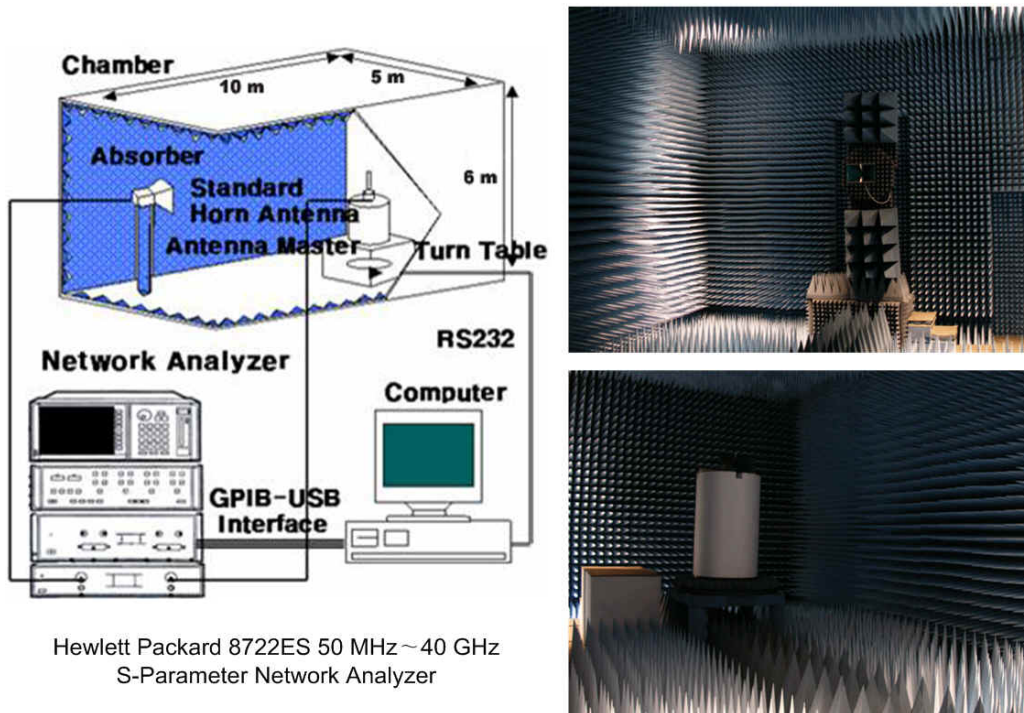

Fig 3. Smith Chart (Agilent E8357A 300KHz ~ 6GHz PNA Series Network Analyzer)

LEFT

Fig 4. Measurement Configuration

Fig 5. Axis Definitions (Antenna Center)

- a. Azimuth Pattern (Co-pol) : XY Plane ; Horn Antenna Polarization : Vertical
- b. Elevation Pattern (Co-pol) : XZ Plane ; Horn Antenna Polarization : Horizontal
- c. Elevation Side Pattern (Co-pol) : YZ Plane ; Horn Antenna Polarization : Horizontal