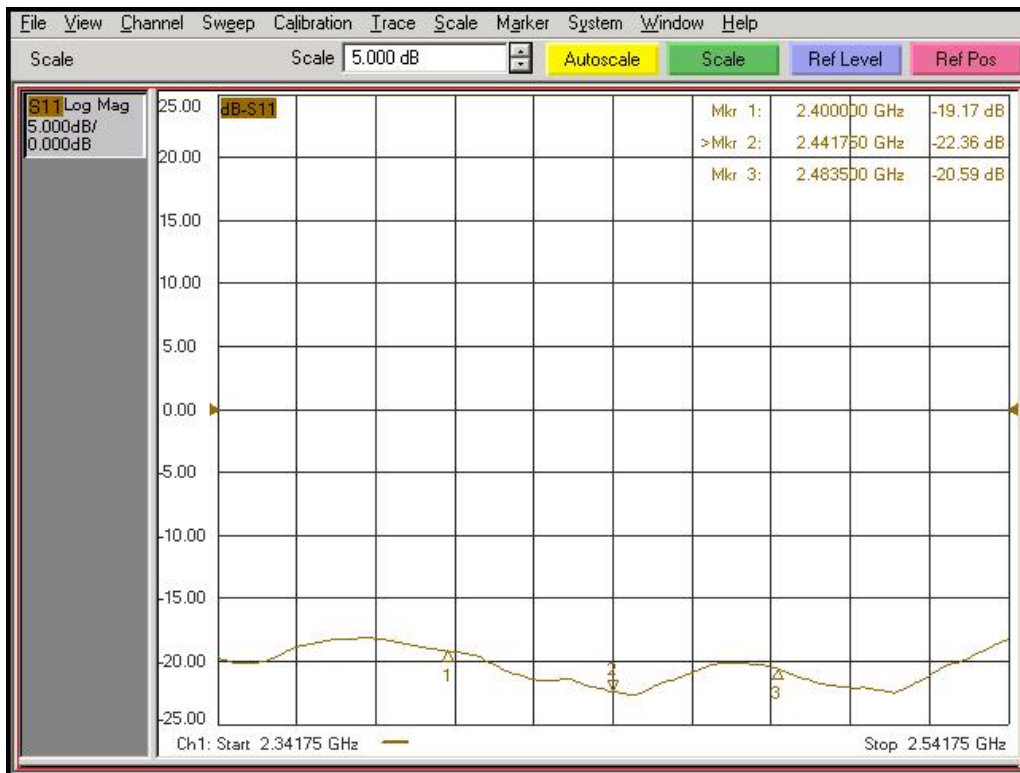

Mechanical Specifications

Antenna Size (Length x Width x Height)	48 × 8 × 1 mm
Weight	N / A
Connector	I-PEX MHF
Cable Length	130 mm
Radiator Material	Copper
Operation Temperature	- 30 ~ 70 (°C)
Operation Humidity	10 ~ 90 (%)

Option	
Remarks	Data measured at free-space.

WINiZEN Co., Ltd.

Fig 1. Return Loss (Agilent E8357A 300KHz~6GHz PNA Series Network Analyzer)

Fig 2. V.S.W.R (Agilent E8357A 300KHz~6GHz PNA Series Network Analyzer)

Fig 3. Smith Chart (Agilent E8357A 300KHz ~ 6GHz PNA Series Network Analyzer)

LEFT

Fig 4. Measurement Configuration

Fig 5. Axis Definitions (Antenna Center)

- a. Azimuth Pattern (Co-pol) : XY Plane ; Horn Antenna Polarization : Vertical
- b. Elevation Pattern (Co-pol) : XZ Plane ; Horn Antenna Polarization : Horizontal
- c. Elevation Side Pattern (Co-pol) : YZ Plane ; Horn Antenna Polarization : Horizontal