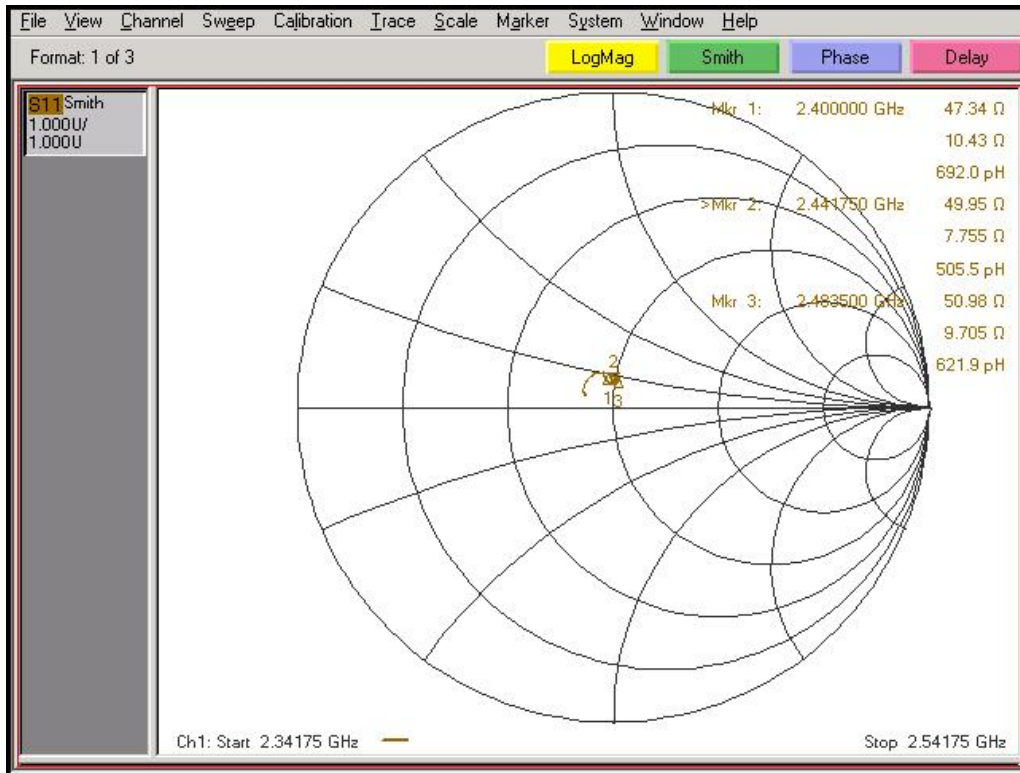

Fig 3. Smith Chart (Agilent E8357A 300KHz ~ 6GHz PNA Series Network Analyzer)

LEFT

Fig 4. Measurement Configuration

Fig 5. Axis Definitions (Antenna Center)

- a. Azimuth Pattern (Co-pol) : XY Plane ; Horn Antenna Polarization : Vertical
- b. Elevation Pattern (Co-pol) : XZ Plane ; Horn Antenna Polarization : Horizontal
- c. Elevation Side Pattern (Co-pol) : YZ Plane ; Horn Antenna Polarization : Horizontal