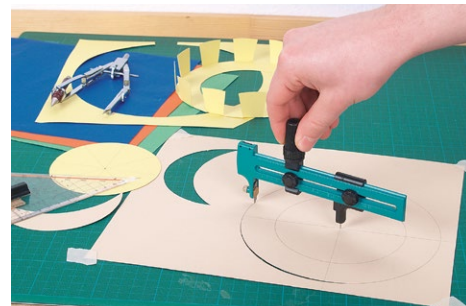

Replacement Blades, 22 mm

6 blades for circle cutters and deburrers

Properties

- 6 extra-sharp blades, 22 mm long, for the circle cutter and deburrer
- made of high-quality carbon steel for use on gypsum cardboard and paperboard
- special geometry for perfect cuts and long service life
- easy installation enable fast blade changes when needed
- includes box for safe storage

Technical data

Blade height 22 mm

Accessories for

4151000, 5892000

Article number	Contents	Blade height	Blade thickness	EAN-Code
5893000	6	22 mm	0,5 mm	 4 006885 589308
5893000	6	22 mm	0,5 mm	 4 006885 589308

Replacement Blades, 22 mm

Article number	Contents	Blade height	Blade thickness	EAN-Code
5893000	6	22 mm	0,5 mm	 4 006885 589308 4006885589308

X-ON Electronics

Largest Supplier of Electrical and Electronic Components