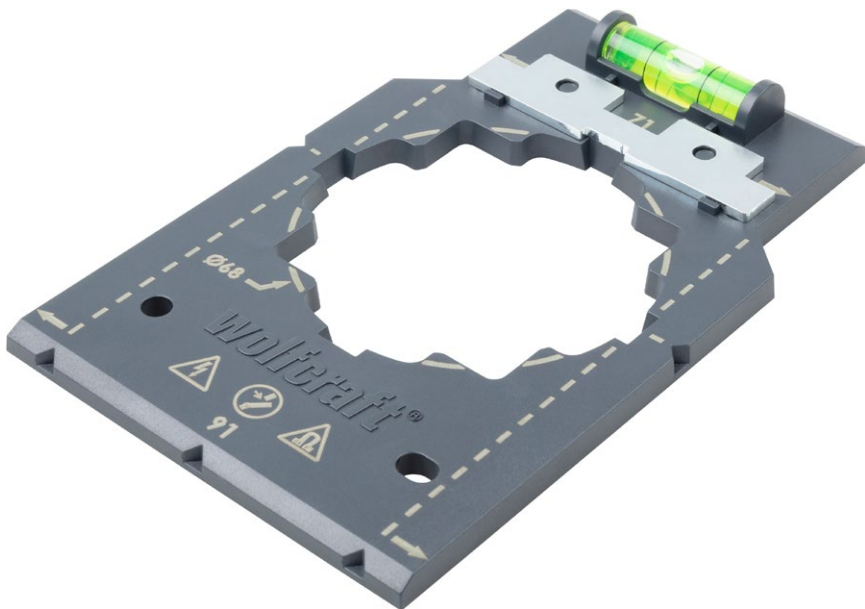

For fast, error-free installation of sockets and switch inserts in drywall

Properties

- marking and alignment template for fast, error-free installation of electrical installation boxes and the associated inserts in drywall and brick walls
- level for aligning the template to accurately mark the drilling position as well as for aligning the installation boxes and inserts
- robust plastic design for durability
- 71 mm side length and markings for easily copying the correct distances between two installation boxes, also when expanding installations
- 91 mm side length for easily copying the correct installation distances between power sockets and TV/network sockets
- 2 hole mounts for the screw heads in the hollow wall boxes, for controlled alignment and easy fastening in the drilled hole
- alignment and fastening are made easy by the insertable metal stop and magnetic rear for accurately fitting metallic sockets and switch inserts (Caution: Pay attention to the country-specific differences!)
- illustrated step-by-step instructions on how to correctly use the template for safe and convenient installation

Instructions

Before starting with the work, make sure that no voltage is present and observe the country-specific safety regulations (e.g. in Germany: DIN VDE 0105)!

Technical data

Working lengths 71 mm

Marking and Alignment Template

Article number	Contents	EAN-Code
5975000	1	 4 006885 597501 4006885597501
5975000	1	 4 006885 597501 4006885597501
5975000	1	 4 006885 597501 4006885597501

X-ON Electronics

Largest Supplier of Electrical and Electronic Components