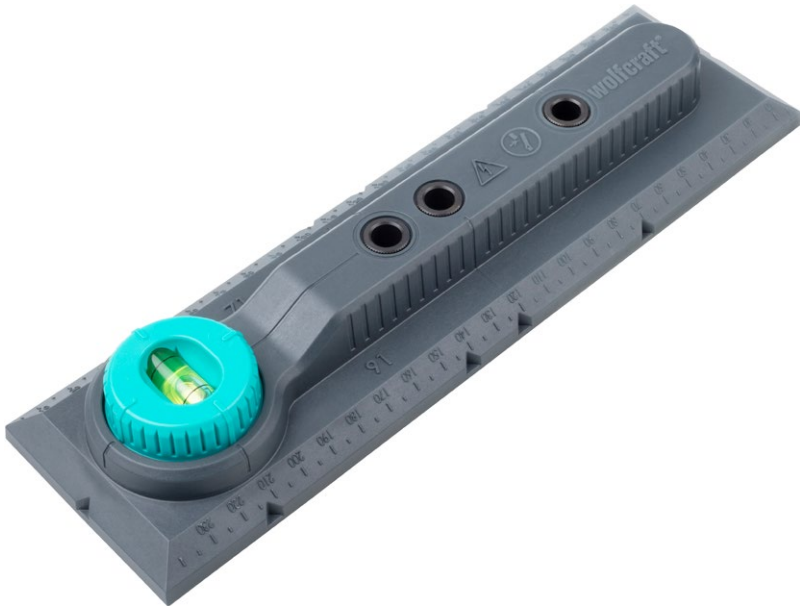

Marking, alignment and drilling template for switch and socket installations in brick walls

Properties

- marking, alignment and drilling template for fast, error-free installation of electrical installation boxes and the associated inserts in brick walls and drywall
- 90° rotatable level for aligning the template horizontally and vertically to accurately mark the drilling position and for aligning the installation boxes and inserts
- integrated millimetre scale for measuring the correct installation distance to the edge of the building shell
- 71 mm markings on all sides for easily copying the correct distances between two installation boxes
- 91 mm markings for easily copying the correct installation distances between power sockets and TV/network sockets
- extendible pin for fixating the drilling template in the first borehole and reliably positioning it – Caution: Use Ø 8 mm rock and concrete drill bits; for use on brick walls only!
- drill guide bushes, Ø 8 mm, at a distance of 71 and 91 mm, for guided, vertical boreholes without measuring and marking in advance
- illustrated step-by-step instructions on how to correctly use the template for safe and convenient installation

Instructions

Before starting with the work, make sure that no voltage is present and observe the country-specific safety regulations (e.g. in Germany: DIN VDE 0105)!

Drill Jig "Electrics"

Technical data

Working lengths	91 mm
Measuring range, max.	240 mm
Scaling	Millimetre (mm)