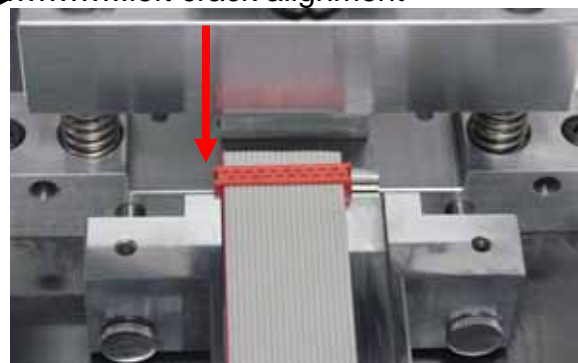

WR-MM IDC press

p/n = 600 690 282 801

Operator manual

First usage:

1- Remove the fasten tie with scissors

2- Put the handle in the right operating position and fasten it with the nut

Operator manual:

- 1) Cut the extremities of the cable vertically to the roll-up direction of the cable

Good

Wrong

- 2) Insert the flat cable between the pre-mounted cover and the connector

3) Pull the bottom metal plate to access the dedicated area of the connector

4) Insert the connector and fit its polarisation nose in the left or right dedicated crack depending on the cable assembly type (1 to red or not)

E.G. if left polarization nose..... →left crack alignment

- 5) Move the bottom metal plate to the rear stop and make sure that the extremity of the cable fits with the end of the connector cover.

- 6) Make sure that cable is fully aligned against one side of the bottom metal plate and hold it as flat as possible with your fingers