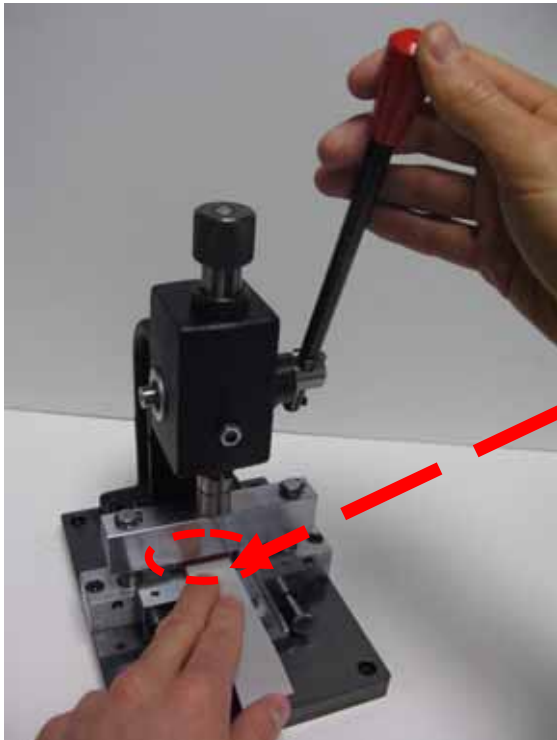

WR-MM IDC press

p/n = 600 690 282 801

Operator manual

First usage:

1- Remove the fasten tie with scissors

2- Put the handle in the right operating position and fasten it with the nut

Operator manual:

- 1) Cut the extremities of the cable vertically to the roll-up direction of the cable

Good

Wrong

- 2) Insert the flat cable between the pre-mounted cover and the connector

3) Pull the bottom metal plate to access the dedicated area of the connector

4) Insert the connector and fit its polarisation nose in the left or right dedicated crack depending on the cable assembly type (1 to red or not)

E.G. if left polarization nose..... →left crack alignment

- 5) Move the bottom metal plate to the rear stop and make sure that the extremity of the cable fits with the end of the connector cover.

- 6) Make sure that cable is fully aligned against one side of the bottom metal plate and hold it as flat as possible with your fingers

- 7) Pull down the handle slowly till the upper plate touches the bottom plate, you should hear a “click”

**Place your fingers
carefully
Don't place them
below the upper plate**

- 8) Remove the handle in its original position, slide back the bottom metal plate and remove the assembly.