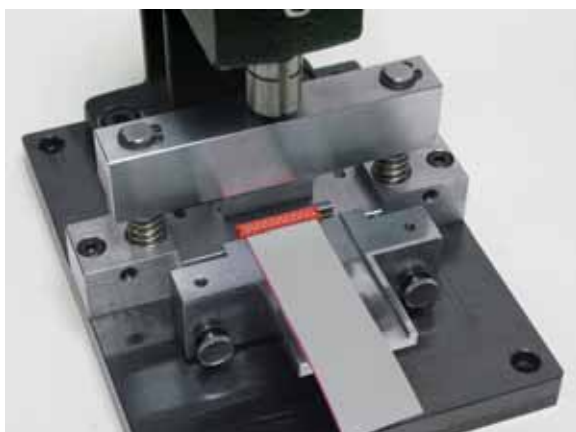

Good

Wrong

- 2) Insert the flat cable between the pre-mounted cover and the connector

3) Pull the bottom metal plate to access the dedicated area of the connector

4) Insert the connector and fit its polarisation nose in the left or right dedicated crack depending on the cable assembly type (1 to red or not)

E.G. if left polarization nose..... →left crack alignment

- 5) Move the bottom metal plate to the rear stop and make sure that the extremity of the cable fits with the end of the connector cover.

- 6) Make sure that cable is fully aligned against one side of the bottom metal plate and hold it as flat as possible with your fingers

- 7) Pull down the handle slowly till the upper plate touches the bottom plate, you should hear a “click”

**Place your fingers
carefully
Don't place them
below the upper plate**

- 8) Remove the handle in its original position, slide back the bottom metal plate and remove the assembly.