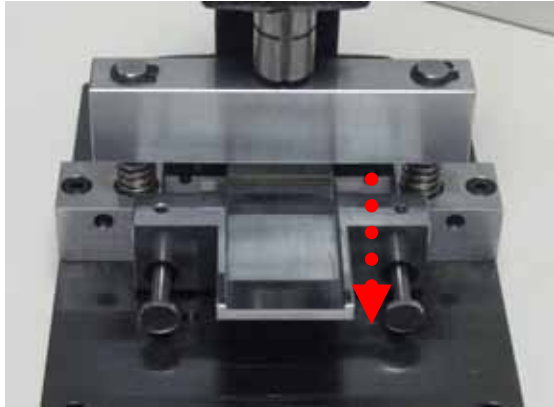

WR-MM IDC press

p/n = 600 690 282 801

Operator manual

First usage:

1- Remove the fasten tie with scissors

2- Put the handle in the right operating position and fasten it with the nut

Operator manual:

- 1) Cut the extremities of the cable vertically to the roll-up direction of the cable

Good

Wrong

- 2) Insert the flat cable between the pre-mounted cover and the connector

3) Pull the bottom metal plate to access the dedicated area of the connector

4) Insert the connector and fit its polarisation nose in the left or right dedicated crack depending on the cable assembly type (1 to red or not)

E.G. if left polarization nose..... →left crack alignment

- 5) Move the bottom metal plate to the rear stop and make sure that the extremity of the cable fits with the end of the connector cover.

- 6) Make sure that cable is fully aligned against one side of the bottom metal plate and hold it as flat as possible with your fingers

- 7) Pull down the handle slowly till the upper plate touches the bottom plate, you should hear a “click”

**Place your fingers
carefully
Don't place them
below the upper plate**

- 8) Remove the handle in its original position, slide back the bottom metal plate and remove the assembly.