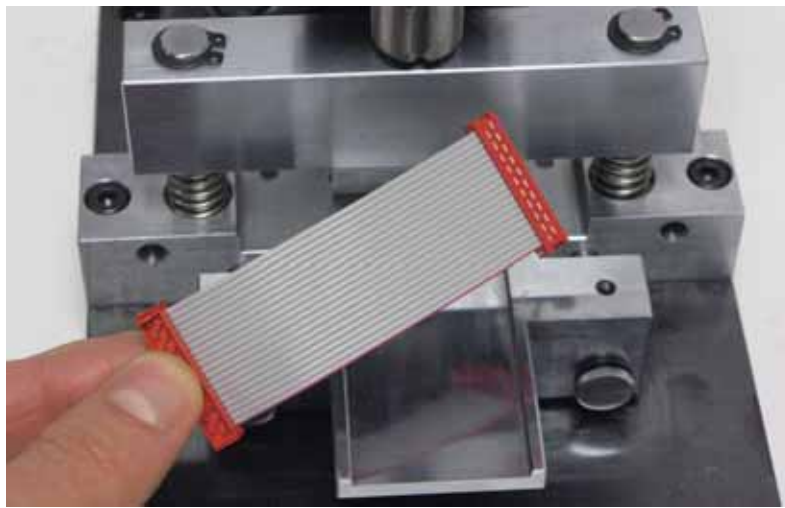

Good

Wrong

- 2) Insert the flat cable between the pre-mounted cover and the connector

3) Pull the bottom metal plate to access the dedicated area of the connector

4) Insert the connector and fit its polarisation nose in the left or right dedicated crack depending on the cable assembly type (1 to red or not)

E.G. if left polarization nose..... →left crack alignment

- 5) Move the bottom metal plate to the rear stop and make sure that the extremity of the cable fits with the end of the connector cover.

- 6) Make sure that cable is fully aligned against one side of the bottom metal plate and hold it as flat as possible with your fingers

- 7) Pull down the handle slowly till the upper plate touches the bottom plate, you should hear a “click”

**Place your fingers
carefully
Don't place them
below the upper plate**

- 8) Remove the handle in its original position, slide back the bottom metal plate and remove the assembly.

9) Assemble the other side of the cable with the same process

Finished product

X-ON Electronics

Largest Supplier of Electrical and Electronic Components

Click to view similar products for [Bench Top Tools](#) category: