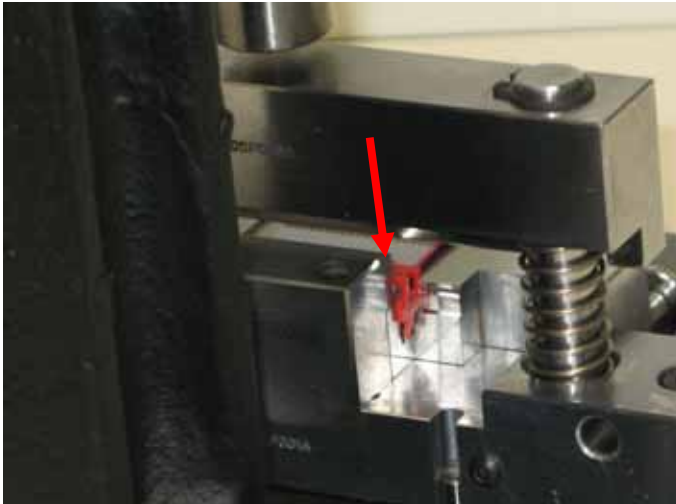

WR-MM IDC press

p/n = 600 690 282 801

Operator manual

First usage:

1- Remove the fasten tie with scissors

2- Put the handle in the right operating position and fasten it with the nut

Operator manual:

- 1) Cut the extremities of the cable vertically to the roll-up direction of the cable

Good

Wrong

- 2) Insert the flat cable between the pre-mounted cover and the connector

3) Pull the bottom metal plate to access the dedicated area of the connector

4) Insert the connector and fit its polarisation nose in the left or right dedicated crack depending on the cable assembly type (1 to red or not)

E.G. if left polarization nose..... →left crack alignment

- 5) Move the bottom metal plate to the rear stop and make sure that the extremity of the cable fits with the end of the connector cover.

- 6) Make sure that cable is fully aligned against one side of the bottom metal plate and hold it as flat as possible with your fingers

- 7) Pull down the handle slowly till the upper plate touches the bottom plate, you should hear a “click”

**Place your fingers
carefully
Don't place them
below the upper plate**

- 8) Remove the handle in its original position, slide back the bottom metal plate and remove the assembly.