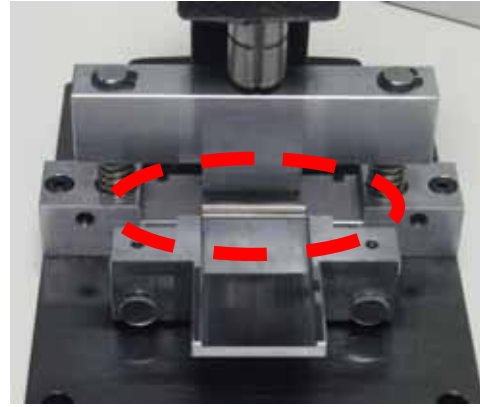

WR-MM IDC press

p/n = 600 690 282 801

Operator manual

First usage:

1- Remove the fasten tie with scissors

2- Put the handle in the right operating position and fasten it with the nut

Operator manual:

- 1) Cut the extremities of the cable vertically to the roll-up direction of the cable

Good

Wrong

- 2) Insert the flat cable between the pre-mounted cover and the connector

3) Pull the bottom metal plate to access the dedicated area of the connector

4) Insert the connector and fit its polarisation nose in the left or right dedicated crack depending on the cable assembly type (1 to red or not)

E.G. if left polarization nose..... →left crack alignment

- 5) Move the bottom metal plate to the rear stop and make sure that the extremity of the cable fits with the end of the connector cover.

- 6) Make sure that cable is fully aligned against one side of the bottom metal plate and hold it as flat as possible with your fingers

- 7) Pull down the handle slowly till the upper plate touches the bottom plate, you should hear a “click”

**Place your fingers
carefully
Don't place them
below the upper plate**

- 8) Remove the handle in its original position, slide back the bottom metal plate and remove the assembly.