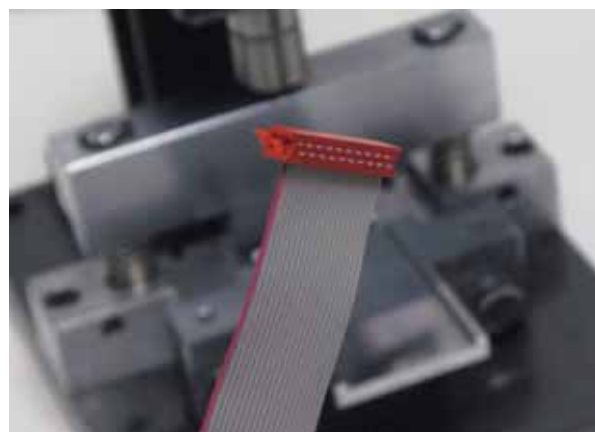

Good

Wrong

- 2) Insert the flat cable between the pre-mounted cover and the connector

3) Pull the bottom metal plate to access the dedicated area of the connector

4) Insert the connector and fit its polarisation nose in the left or right dedicated crack depending on the cable assembly type (1 to red or not)

E.G. if left polarization nose..... →left crack alignment

- 5) Move the bottom metal plate to the rear stop and make sure that the extremity of the cable fits with the end of the connector cover.

- 6) Make sure that cable is fully aligned against one side of the bottom metal plate and hold it as flat as possible with your fingers

- 7) Pull down the handle slowly till the upper plate touches the bottom plate, you should hear a “click”

**Place your fingers
carefully
Don't place them
below the upper plate**

- 8) Remove the handle in its original position, slide back the bottom metal plate and remove the assembly.

9) Assemble the other side of the cable with the same process

Finished product

X-ON Electronics

Largest Supplier of Electrical and Electronic Components

Click to view similar products for [Bench Top Tools](#) category: