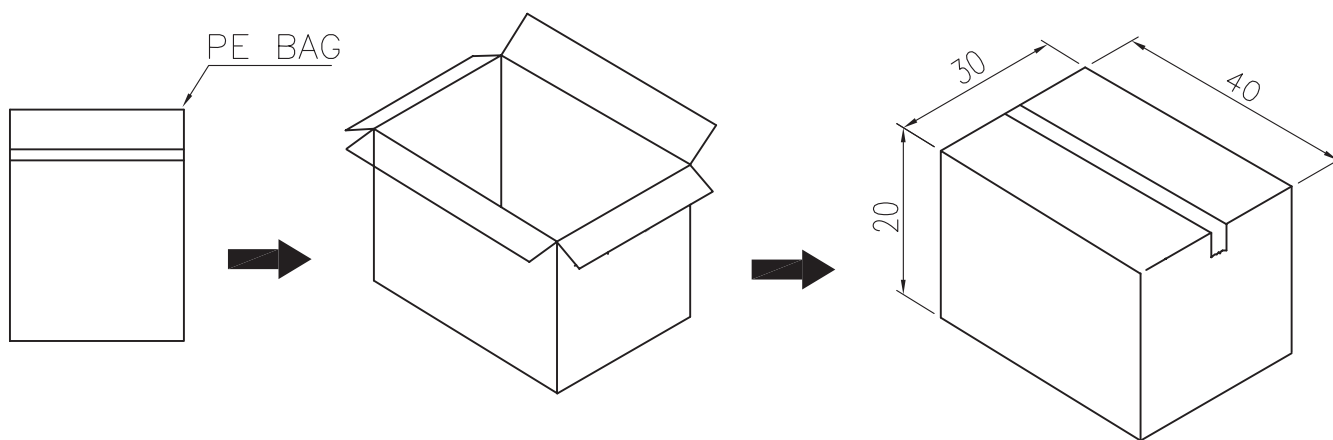

1

2

3

4

5

A

B

C

D

Note:
1.Dimension
Carton Size:40*30*20(CM)
2.Quantity: 5000 Pcs/Carton

RoHS Compliant

G			
F			
E			
D			
C			
B			
A			
REV	DATE	FILE	BY

PROJECTION:

GENERAL TOLERANCE
.X = +/- 0.2
.XX = +/- 0.15

APPROVAL: RJ

UNIT: MM
SCALE:
SHEET: 2/2
DRAW: QL

DESCRIPTION: WR-WTB 2.54MM PRE-CRIMPED CONTACT
WERI PART NO: 619 100 126 015

SIZE
A4