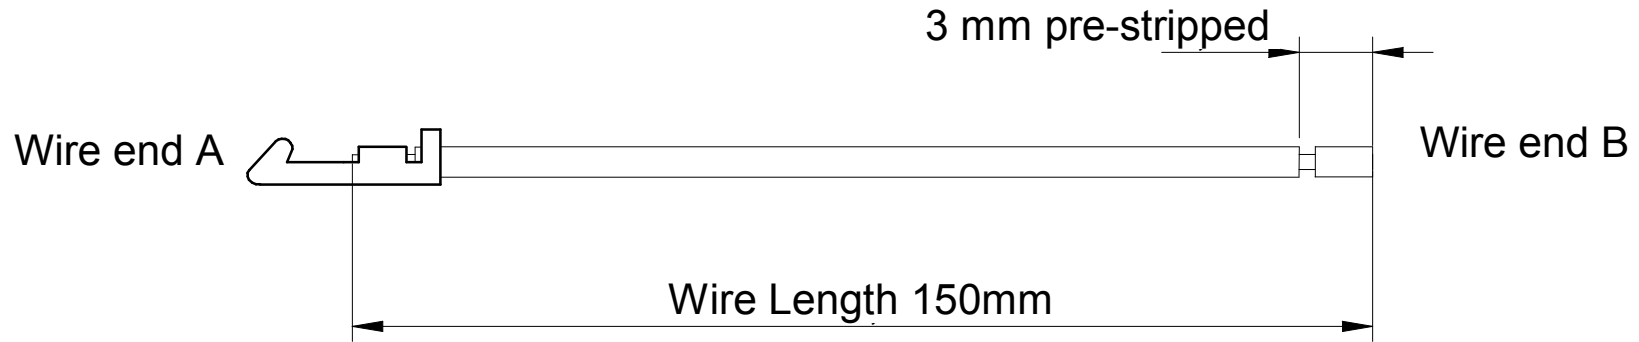

1

2

3

4

5

CHARACTERISTICS:

MATERIAL:  
COLOR: BLACK  
STYLE: UL1007

ENVIRONMENTAL  
OPERATING TEMPERATURE: -20°C UP TO 80°C  
COMPLIANCE: LEAD FREE AND ROHS

WIRE DIMENSION:  
AWG: 26

PACKAGING:  
10 PCS/BAG

Wire end A	61900113722
Wire end B	Pre-stripped

RoHS Compliant			
G			
F			
E			
D			
C			
B	06-AUG-13	CHARACTERISTIC	QL
A	18-OCT-11	PDF	GG
REV	DATE	FILE	BY