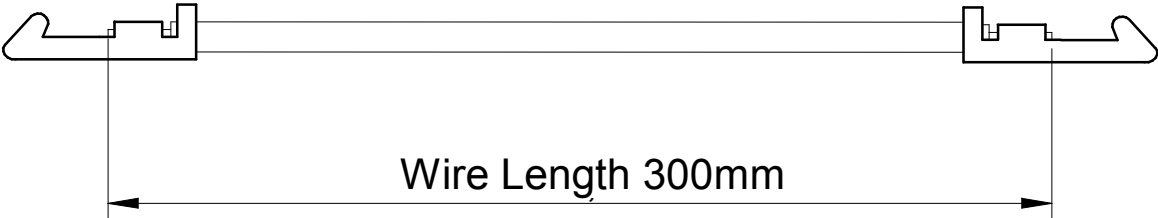

1

2

3

4

5

CHARACTERISTICS:

MATERIAL:
COLOR: BLACK
STYLE: UL1007

ENVIRONMENTAL
OPERATING TEMPERATURE: -20°C UP TO 80°C
COMPLIANCE: LEAD FREE AND ROHS

WIRE DIMENSION:
AWG: 22

PACKAGING:
10 PCS/BAG

Wire end A

Wire end B

Wire Length 300mm

Wire end A	61900113722
Wire end B	61900113722

RoHS Compliant			
G			
F			
E			
D			
C			
B	19-DEC-12	CURRENT RATING	QL
A	18-OCT-11	PDF	GG
REV	DATE	FILE	BY

PROJECTION:

GENERAL TOLERANCE
.X = +/- 0.2
.XX = +/- 0.15

APPROVAL: RJ

UNIT: MM
SCALE:
SHEET: 1/2
DRAW: QL

DESCRIPTION: 2.54 MM PRE-CRIMPED CONTACT
WERI PART NO: 619119122030

SIZE
A4

A

B

B

C

D

Note:
 1.Dimension
 Carton Size:40*30*20(CM)
 2.Quantity: 5000 Pcs/Carton

RoHS Compliant

G			
F			
E			
D			
C			
B			
A			
REV	DATE	FILE	BY

PROJECTION:

GENERAL TOLERANCE
 .X = +/- 0.2
 .XX = +/- 0.15