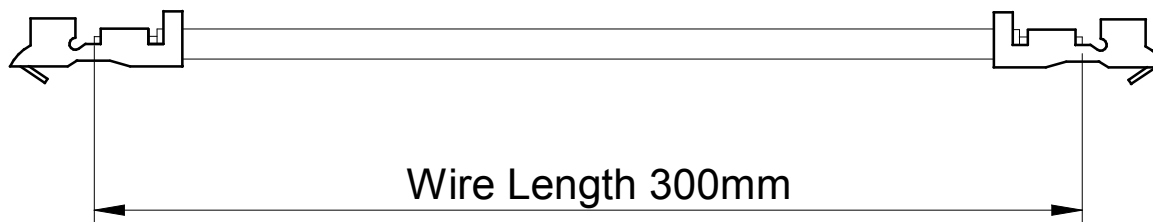

1

2

3

4

5

CHARACTERISTICS:

MATERIAL:
COLOR: BLACK
STYLE: UL1007

ENVIRONMENTAL
OPERATING TEMPERATURE: -20°C UP TO 80°C
COMPLIANCE: LEAD FREE AND ROHS

WIRE DIMENSION:
AWG: 28

PACKAGING:
10 PCS/BAG

A

Wire end A

Wire end B

Wire Length 300mm

B

Wire end A	64800113722
Wire end B	64800113722

DESCRIPTION: 1.50 MM PRE-CRIMPED CONTACT
WERI PART NO: 648148128030

SIZE
A4

D

1

2

3

4

5

A

B

C

D

Note:
 1.Dimension
 Carton Size:40*30*20(CM)
 2.Quantity: 5000 Pcs/Carton

RoHS Compliant

G			
F			
E			
D			
C			
B			
A			
REV	DATE	FILE	BY

PROJECTION: