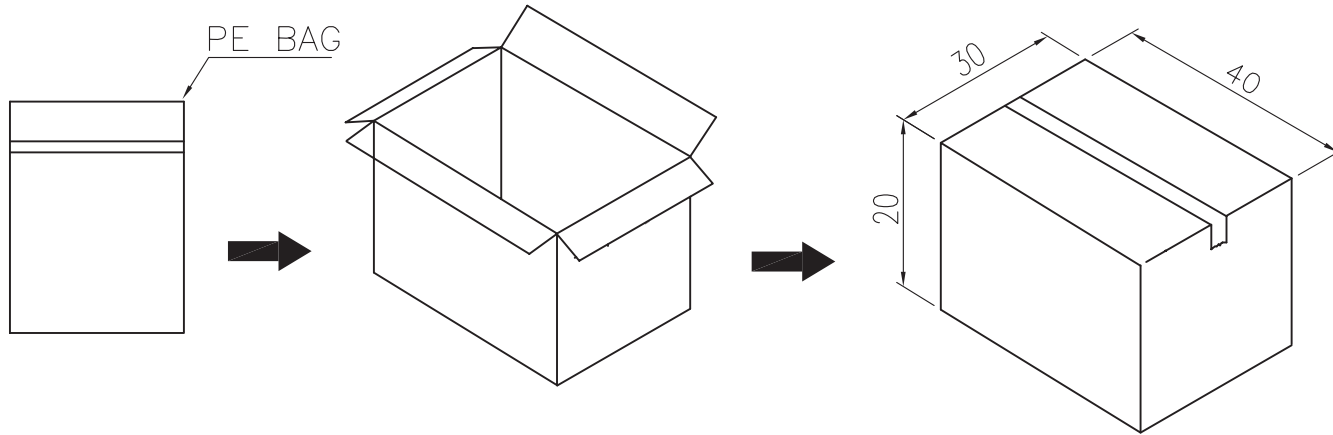

DESCRIPTION: 1.50 MM PRE-CRIMPED CONTACT
WERI PART NO: 648148128030

SIZE
A4

D

1

2

3

4

5

A

B

C

D

Note:
 1.Dimension
 Carton Size:40*30*20(CM)
 2.Quantity: 5000 Pcs/Carton

RoHS Compliant

G			
F			
E			
D			
C			
B			
A			
REV	DATE	FILE	BY

PROJECTION: