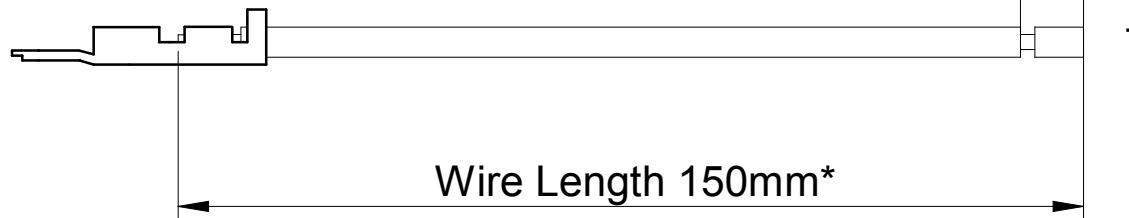

OPERATING TEMPERATURE: -20°C UP TO 80°C

COMPLIANCE: LEAD FREE AND ROHS

PACKAGING:

10PCS/BAG

WIRE DIMENSION:

AWG: 26

Terminal A

Terminal B

Terminal A	649 000 137 22
Terminal B	Pre-stripped

\* Note: Wire UL 1007

RoHS Compliant			
G			
F			
E			
D			
C			
B			
A	18-OCT-11	PDF	GG
REV	DATE	FILE	BY

GENERAL TOLERANCE

.X = +/- 0.2

.XX = +/- 0.15

APPROVAL: RJ