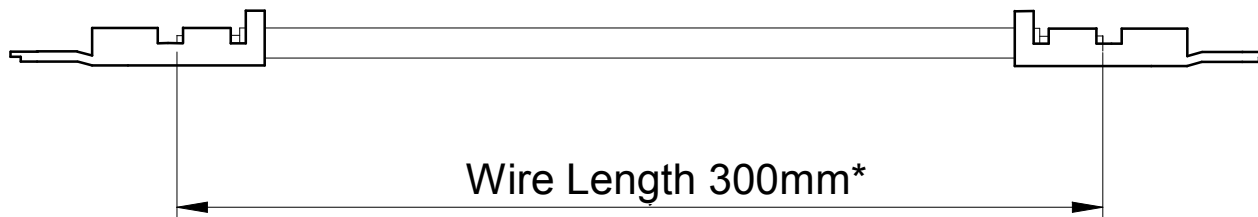

1

2

3

4

5

CHARACTERISTICS:

MATERIAL:
COLOR: BLACK
OPERATING TEMPERATURE: -20°C UP TO 80°C
COMPLIANCE: LEAD FREE AND ROHS

PACKAGING:
10PCS/BAG

WIRE DIMENSION:
AWG: 22

Terminal A

Terminal B

Wire Length 300mm*

Terminal A	649 000 137 22
Terminal B	649 000 137 22

RoHS Compliant

* Note: Wire UL 1007

G			
F			
E			
D			
C			
B			
A	18-OCT-11	PDF	GG
REV	DATE	FILE	BY

4

5

A

B

C

D

Note:
 1.Dimension
 Carton Size:40*30*20(CM)
 2.Quantity: 5000 Pcs/Carton

RoHS Compliant