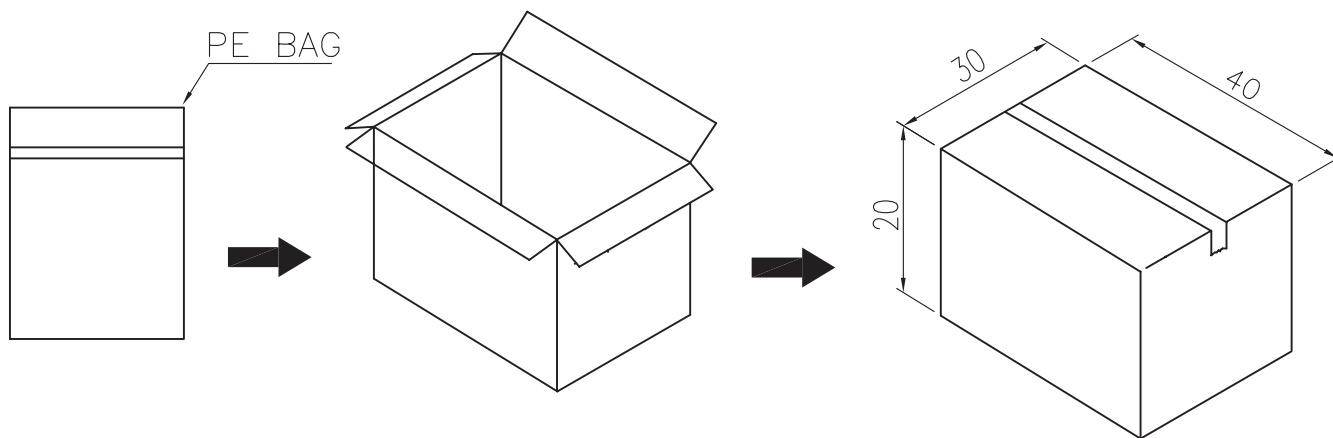

1

2

3

4

5

A

B

C

D

Note:
1.Dimension
Carton Size:40*30*20(CM)
2.Quantity: 5000 Pcs/Carton

RoHS Compliant

G			
F			
E			
D			
C			
B			
A			
REV	DATE	FILE	BY

PROJECTION:

GENERAL TOLERANCE
.X = +/- 0.2
.XX = +/- 0.15

WÜRTH ELEKTRONIK

APPROVAL: RJ

UNIT: MM
SCALE:
SHEET: 2/2
DRAW: QL

DESCRIPTION: WR-MPC4 FEMALE PRE-CRIMPED CONTACT
WERI PART NO: 649 700 126 015

SIZE
A4