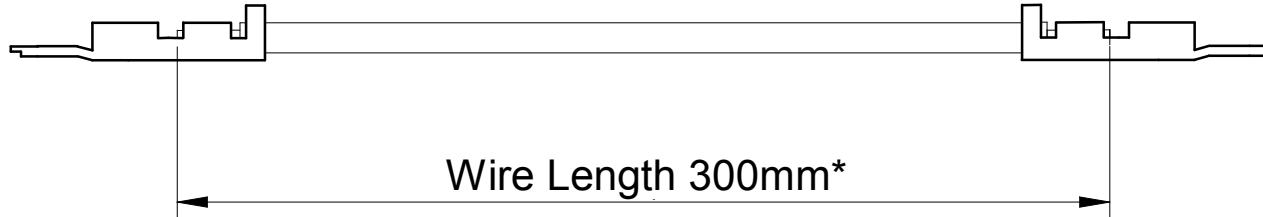

OPERATING TEMPERATURE: -20°C UP TO 80°C

COMPLIANCE: LEAD FREE AND ROHS

PACKAGING:

10PCS/BAG

WIRE DIMENSION:

AWG: 18

Terminal A

Terminal B

Wire Length 300mm\*

Terminal A	649 009 137 22
Terminal B	649 009 137 22

\* Note: Wire UL 1007

RoHS Compliant				PROJECTION:	GENERAL TOLERANCE		DESCRIPTION: WR-MPC4 MALE PRE-CRIMPED CONTACT WERI PART NO: 649 949 918 030	SIZE <b>A4</b>
G					.X = +/- 0.2 .XX = +/- 0.15			
F				APPROVAL: RJ	UNIT: MM			
E					SCALE:			
D					SHEET: 1/2			
C					DRAW: QL			
B								
A	18-OCT-11	PDF	GG					
REV	DATE	FILE	BY					

DESCRIPTION: WR-MPC4 MALE PRE-CRIMPED CONTACT

SIZE

SCALE:

**A4**

SHEET: 2/2

WERI PART NO: 649 949 918 030

DRAW: QL

G				PROJECTION: 	GENERAL TOLERANCE .X = $\pm$ 0.2 .XX = $\pm$ 0.15		DESCRIPTION: WR-MPC4 MALE PRE-CRIMPED CONTACT	SIZE <b>A4</b>
F								
E								
D								
C				APPROVAL: RJ	UNIT: MM		DESCRIPTION: WR-MPC4 MALE PRE-CRIMPED CONTACT	SIZE <b>A4</b>
B					SCALE:			
A					SHEET: 2/2			
REV	DATE	FILE	BY		DRAW: QL		WERI PART NO: 649 949 918 030	