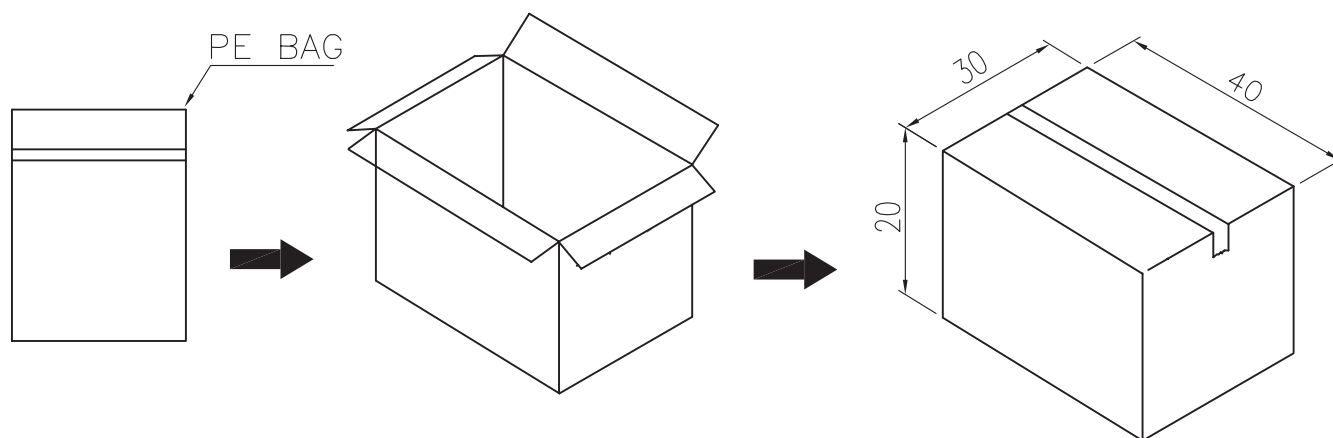

1

2

3

4

5

A

B

C

D

Note:
1.Dimension
Carton Size:40*30*20(CM)
2.Quantity: 5000 Pcs/Carton

RoHS Compliant

PROJECTION:

GENERAL TOLERANCE

.X = $\pm$ 0.2

.XX = $\pm$ 0.15

APPROVAL: RJ

UNIT: MM

DESCRIPTION: WR-MPC4 MALE PRE-CRIMPED CONTACT

SIZE

SCALE:

A4

SHEET: 2/2

WERI PART NO: 649 949 918 030

DRAW: QL

G				PROJECTION: 	GENERAL TOLERANCE .X = $\pm$ 0.2 .XX = $\pm$ 0.15		DESCRIPTION: WR-MPC4 MALE PRE-CRIMPED CONTACT	SIZE A4
F								
E								
D								
C				APPROVAL: RJ	UNIT: MM		DESCRIPTION: WR-MPC4 MALE PRE-CRIMPED CONTACT	SIZE A4
B					SCALE:			
A					SHEET: 2/2			
REV	DATE	FILE	BY		DRAW: QL		WERI PART NO: 649 949 918 030