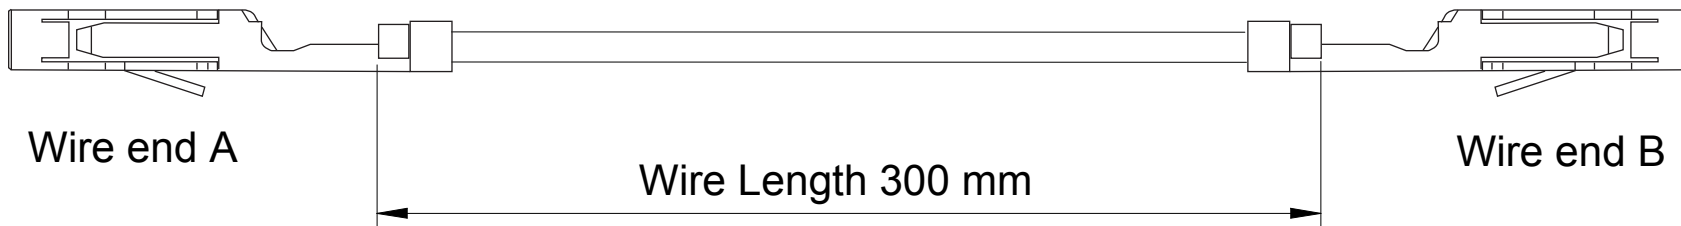

1

2

3

4

5

TECHNICAL CHARACTERISTICS

MATERIAL
COLOR: BLACK
STYLE: UL1007

ENVIRONMENTAL
OPERATING TEMPERATURE: -20°C UP TO 80°C
COMPLIANCE: LEAD FREE AND ROHS

WIRE DIMENSION
AWG: 22

PACKAGING
10 PCS/BAG

Wire end A	66100113722
Wire end B	66100113722

RoHS Compliant

G			
F			
E			
D			
C			
B			
A	04-NOV-15	PDF	AK
REV	DATE	FILE	BY

PROJECTION:

GENERAL TOLERANCE
.X = +/- 0.2
.XX = +/- 0.15

APPROVAL: BBu

UNIT: MM
SCALE:
SHEET: 1/2
DRAW: AK

DESCRIPTION: 2.54 MM PRE-CRIMPED CONTACT
WERI PART NO: 661 161 122 030

SIZE
A4