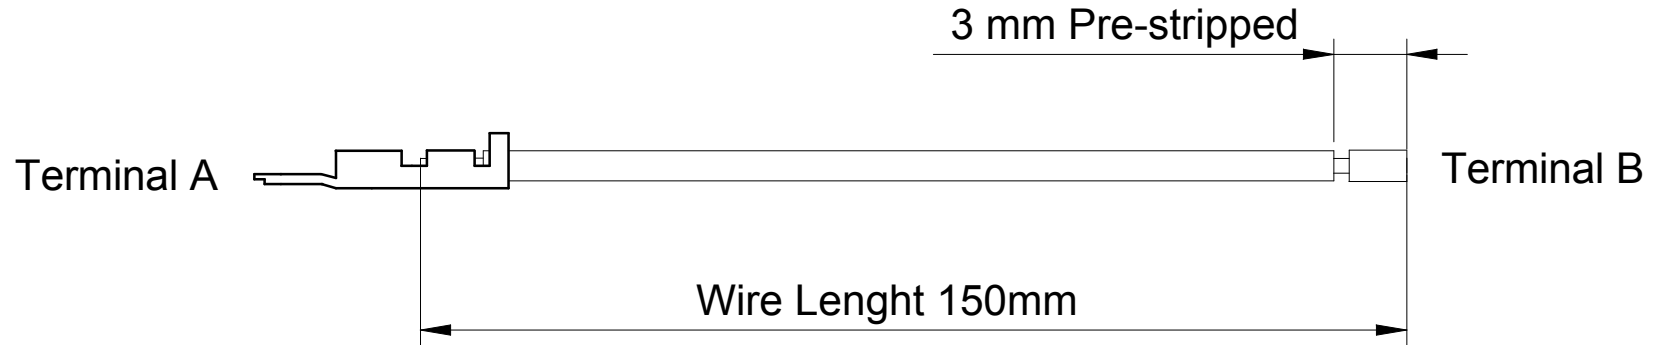

WIRE DIMENSION  
AWG: 24

PACKAGING  
10 PCS/BAG

Terminal A	662 002 137 22
Terminal B	Pre-stripped

RoHS Compliant

G			
F			
E			
D			
C			
B			
A	18-OCT-11	PDF	GG
REV	DATE	FILE	BY

PROJECTION:

GENERAL TOLERANCE  
.X = +/- 0.2  
.XX = +/- 0.15