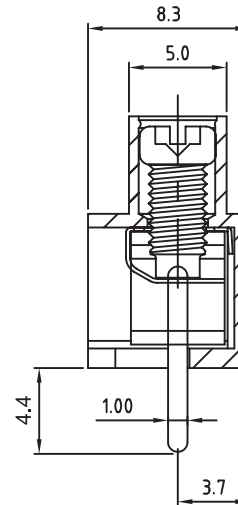

PCB LAYOUT - COMPONENT VIEW

SECTION H-H

TECHNICAL CHARACTERISTICS

MATERIAL
 INSULATOR: PA 66
 FLAMABILITY RATING: UL94-V0
 COLOR: GREEN
 METAL HOUSING: BRASS (CuZn)
 TERMINAL SCREW: STEEL ZINC PLATING "+/-" SLOT TYPE
 WIRE GUARD: STAINLESS STEEL
 SURFACE OF SOLDER TAIL PLATING: TIN

MECHANICAL	
SOLID WIRE:	20-12 AWG / 0.5-3.3MM ²
STRANDED WIRE:	20-12 AWG / 0.5-3.3MM ²
TORQUE:	3.5Lb.In / 0.4Nm

WIRE STRIPE LENGTH: 6-7mm
 SCREW: M3
 PITCH: 5.0mm

SOLDERING: WAVE PROCESS ONLY

PACKAGING: BOX

SERIE 121

CERTIFICATION

RoHS Compliant

G			
F			
E			
D			
C	05-MAR-09	PIN LENGTH	JP
B	30-OCT-08	CHARACTERISTICS	JP
A	30-OCT-07	PDF	EC
REV	DATE	FILE	BY

PROJECTION:
APPROVAL: RJ

GENERAL TOLERANCE
.X = +/- 0.2
.XX = +/- 0.15
UNIT: MM
SCALE:
SHEET: 1/1
DRAW: MARVIN

DESCRIPTION: SERIE 121 - 5.0MM HORIZONTAL ENTRY WITH PRESSURE CLAMP - 3.3MM ² WIRES WR-TBL
WERI PART NO: 691 121 710 0xx

SIZE
A4

X-ON Electronics

Largest Supplier of Electrical and Electronic Components

Click to view similar products for [Pluggable Terminal Blocks](#) category: