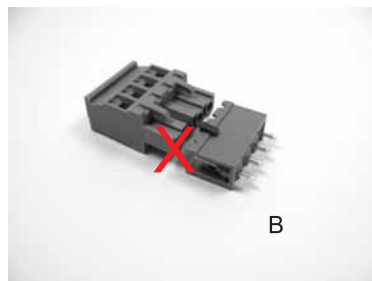

1

2

3

4

5

TECHNICAL CHARACTERISTICS

MATERIAL
INSULATOR: PA 66
FLAMABILITY RATING: UL94-V0
COLOR: RED

ENVIRONMENTAL
OPERATING TEMPERATURE: -40 UP TO 105°C
COMPLIANCE: LEAD FREE AND ROHS

MECHANICAL
APPLICABLE PITCH: 5.00 - 5.08 & 7.62MM

PACKAGING: BOX

INSTRUCTION FOR USE

By using a coding key you avoid any risk of mis-plugging

For this you must add/break one part of the:
- 691 399 900 002 in the PCB connector
- 691 399 900 001 in the plug

If keys are on different pin n° (on the plug and PCB connector)
mating remains possible (see photo A)
If keys are on the same pin ° (on the plug and PCB connector)
mating becomes not possible anymore (see photo B)

B

RoHS Compliant

PROJECTION:

GENERAL TOLERANCE

.X = +/- 0.2
.XX = +/- 0.15

APPROVAL: RJ

UNIT: MM

SCALE:

SHEET: 1/1

DRAW: MARVIN

DESCRIPTION: CODING KEY FOR 5.00 - 5.08 & 7.62MM PITCH SERIES
WR-TBL

WERI PART NO: 691 399 900 001

SIZE

A4

G			
F			
E			
D			
C			
B			
A	05-NOV-08	PDF	JP
REV	DATE	FILE	BY