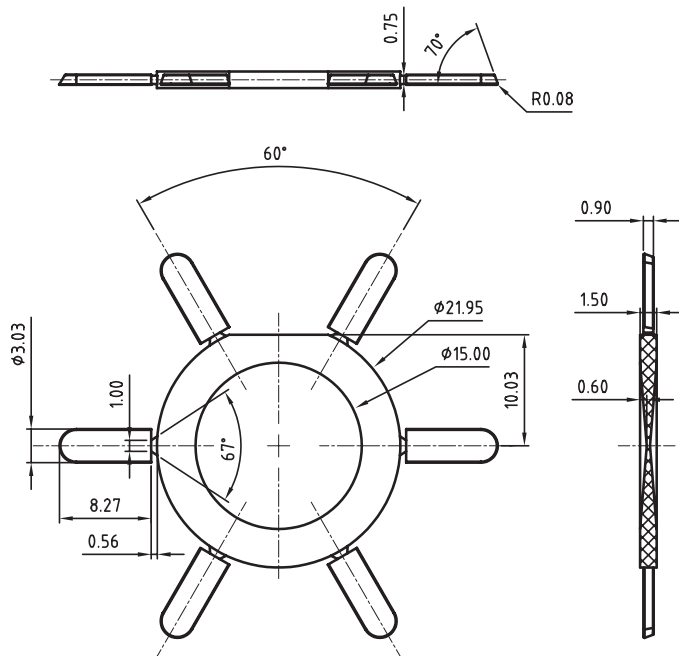

1

2

3

4

5

TECHNICAL CHARACTERISTICS

MATERIAL  
 INSULATOR: PA 66  
 FLAMABILITY RATING: UL94-V0  
 COLOR: RED

ENVIRONMENTAL  
 OPERATING TEMPERATURE: -40 UP TO 105°C  
 COMPLIANCE: LEAD FREE AND ROHS

MECHANICAL  
 APPLICABLE PITCH: 5.00 - 5.08 & 7.62MM

PACKAGING: BOX

INSTRUCTION FOR USE

By using a coding key you avoid any risk of mis-plugging

For this you must add/break one part of the:  
 - 691 399 900 002 in the PCB connector  
 - 691 399 900 001 in the plug

If keys are on different pin n° (on the plug and PCB connector)  
 mating remains possible (see photo A)  
 If keys are on the same pin ° (on the plug and PCB connector)  
 mating becomes not possible anymore (see photo B)

APPROVAL: RJ

UNIT: MM

SCALE:

SHEET: 1/1

DRAW: MARVIN

DESCRIPTION: CODING KEY FOR 5.00 - 5.08 & 7.62MM PITCH SERIES  
 WR-TBL

WERI PART NO: 691 399 900 001

SIZE