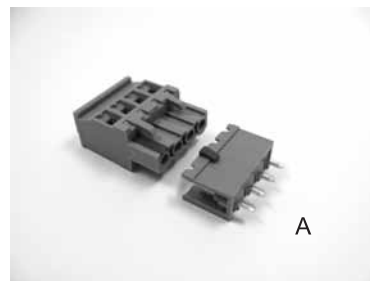

1

2

3

4

5

TECHNICAL CHARACTERISTICS

MATERIAL
INSULATOR: PA 66
FLAMABILITY RATING: UL94-V0
COLOR: RED

ENVIRONMENTAL
OPERATING TEMPERATURE: -40 UP TO 105°C
COMPLIANCE: LEAD FREE AND ROHS

MECHANICAL
APPLICABLE PITCH: 5.00 - 5.08 & 7.62MM

PACKAGING: BOX

INSTRUCTION FOR USE

By using a coding key you avoid any risk of mis-plugging

For this you must add/break one part of the:
- 691 399 900 002 in the PCB connector
- 691 399 900 001 in the plug

If keys are on different pin n° (on the plug and PCB connector)
mating remains possible (see photo A)
If keys are on the same pin ° (on the plug and PCB connector)
mating becomes not possible anymore (see photo B)

A

RoHS Compliant

PROJECTION:

GENERAL TOLERANCE

.X = +/- 0.2
.XX = +/- 0.15

APPROVAL: RJ

UNIT: MM

SCALE:

SHEET: 1/1

DRAW: MARVIN

DESCRIPTION: CODING KEY FOR 5.00 - 5.08 & 7.62MM PITCH SERIES
WR-TBL

WERI PART NO: 691 399 900 001

SIZE

A4

G			
F			
E			
D			
C			
B			
A	05-NOV-08	PDF	JP
REV	DATE	FILE	BY