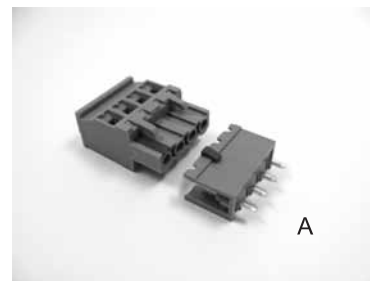

1

2

3

4

5

TECHNICAL CHARACTERISTICS

MATERIAL
INSULATOR: PA 66
FLAMABILITY RATING: UL94-V0
COLOR: RED

ENVIRONMENTAL
OPERATING TEMPERATURE: -40 UP TO 105°C
COMPLIANCE: LEAD FREE AND ROHS

MECHANICAL
APPLICABLE PITCH: 5.00 - 5.08 & 7.62MM

PACKAGING: BOX

INSTRUCTION FOR USE

By using a coding key you avoid any risk of mis-plugging

For this you must add/break one part of the:
- 691 399 900 002 in the PCB connector
- 691 399 900 001 in the plug

If keys are on different pin n° (on the plug and PCB connector)
mating remains possible (see photo A)
If keys are on the same pin ° (on the plug and PCB connector)
mating becomes not possible anymore (see photo B)

A

A

B

C

RoHS Compliant

PROJECTION:

GENERAL TOLERANCE

.X = +/- 0.2

.XX = +/- 0.15

APPROVAL: RJ

UNIT: MM

SCALE:

SHEET: 1/1

DRAW: MARVIN

DESCRIPTION: CODING KEY FOR 5.00 - 5.08 & 7.62MM PITCH SERIES
WR-TBL

WERI PART NO: 691 399 900 002

SIZE

A4

D

G			
F			
E			
D			
C			
B			
A	05-NOV-08	PDF	JP
REV	DATE	FILE	BY