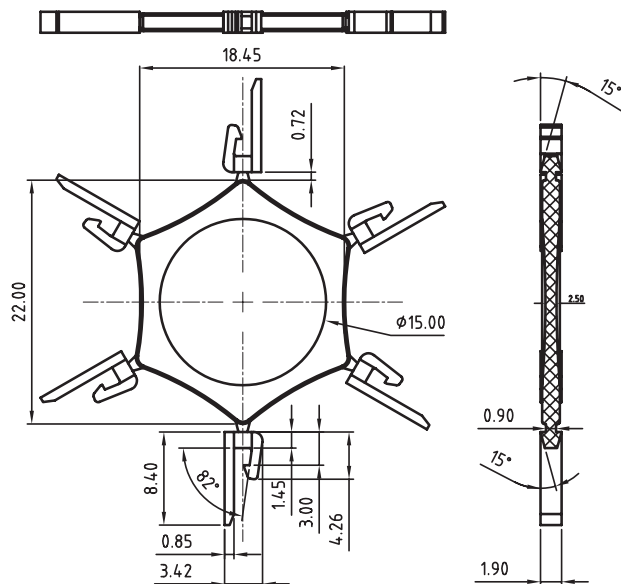

#### TECHNICAL CHARACTERISTICS

MATERIAL  
INSULATOR: PA 66  
FLAMABILITY RATING: UL94-V0  
COLOR: RED

ENVIRONMENTAL  
OPERATING TEMPERATURE: -40 UP TO 105°C  
COMPLIANCE: LEAD FREE AND ROHS

MECHANICAL  
APPLICABLE PITCH: 5.00 - 5.08 & 7.62MM

PROJECTION:

GENERAL TOLERANCE

.X = +/- 0.2

.XX = +/- 0.15

APPROVAL: RJ

UNIT: MM

SCALE:

SHEET: 1/1

DRAW: MARVIN

DESCRIPTION: CODING KEY FOR 5.00 - 5.08 & 7.62MM PITCH SERIES  
WR-TBL

WERI PART NO: 691 399 900 002

SIZE

A4

D

G			
F			
E			
D			
C			
B			
A	05-NOV-08	PDF	JP
REV	DATE	FILE	BY