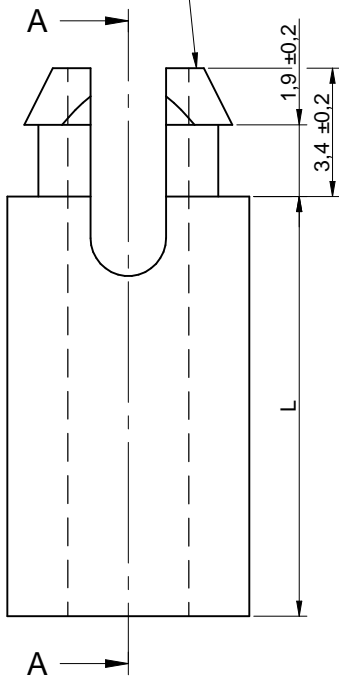

Drilling in Panel $\varnothing$ 4,8
Panel thickness 1,2~1,7