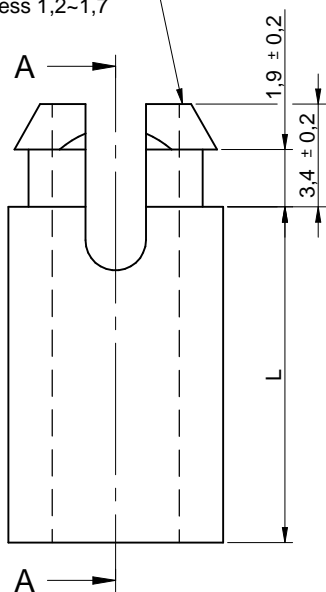

Drilling in Panel $\varnothing 5,9$
Panel thickness 1,2~1,7