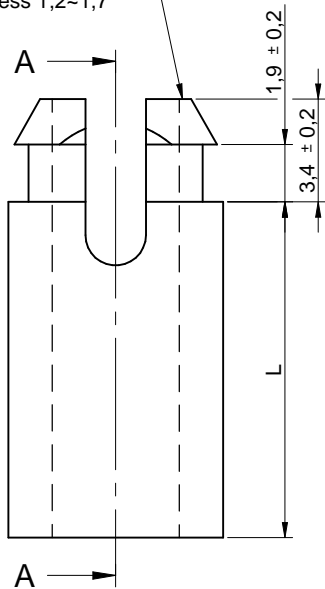

Drilling in Panel $\varnothing 5,9$
Panel thickness 1,2~1,7