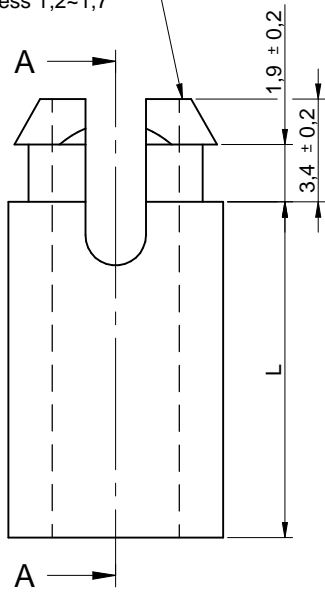

Drilling in Panel $\varnothing$ 5,9
Panel thickness 1,2~1,7