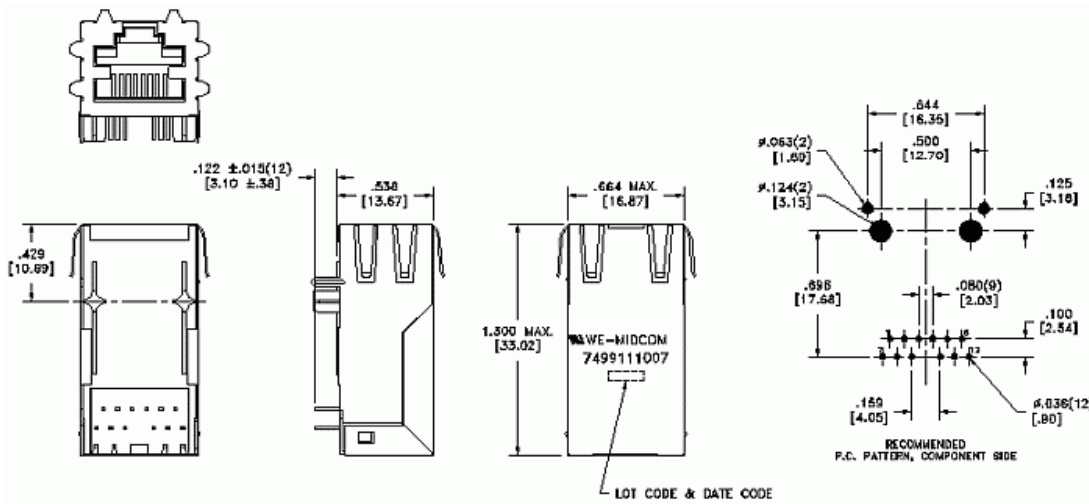

**Integrated RJ45,
1X1 Gigabit**

Midcom

LANDatacom

Part Number	LED	Tabs	EMI Fingers	Auto MDIX	Temp Range	RoHS	Mechanical	Schematic
7499111007	NONE	UP	YES	YES	STR	YES	3	2
7499111613	L-GO R-Y	UP	YES	YES	STR	YES	2	3
7499311000	NONE	UP	YES	NO	STR	YES	1	1
7499311610	L-GO R-Y	UP	YES	NO	STR	YES	4	1
7499511610	L-GO R-Y	UP	YES	NO	STR	YES	5	1
7499111005	NONE	UP	YES	YES	STR	YES	7	5
7499111614	L-Y R-GO	UP	YES	YES	STR	YES	6	5
7499311001	NONE	UP	YES	NO	STR	YES	1	4
7499311611	NONE	UP	YES	NO	STR	YES	4	4
7499511001	NONE	UP	YES	NO	STR	YES	1	4
7499511611	NONE	UP	YES	NO	STR	YES	4	4

Mechanical 1

Mechanical 2

**Integrated RJ45,
1X1 Gigabit**

Midcom

LANDatacom

Mechanical 3

Mechanical 4

Mechanical 5

Integrated RJ45,
1X1 Gigabit

LANDatacom

Mechanical 6

Mechanical 7

**Integrated RJ45,
1X1 Gigabit**

LANDatacom

Schematic 1

Schematic 2