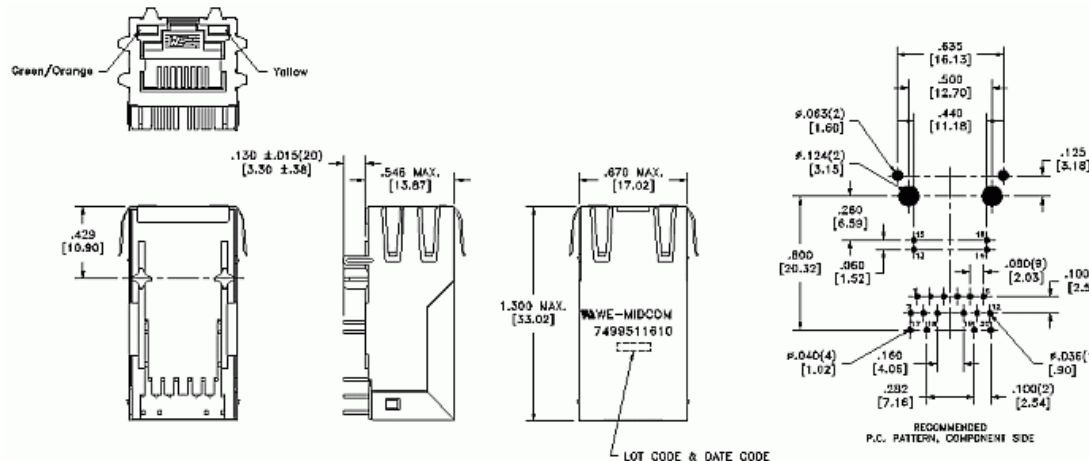

**Integrated RJ45,
1X1 Gigabit**

Midcom

LANDatacom

Part Number	LED	Tabs	EMI Fingers	Auto MDIX	Temp Range	RoHS	Mechanical	Schematic
7499111007	NONE	UP	YES	YES	STR	YES	3	2
7499111613	L-GO R-Y	UP	YES	YES	STR	YES	2	3
7499311000	NONE	UP	YES	NO	STR	YES	1	1
7499311610	L-GO R-Y	UP	YES	NO	STR	YES	4	1
7499511610	L-GO R-Y	UP	YES	NO	STR	YES	5	1
7499111005	NONE	UP	YES	YES	STR	YES	7	5
7499111614	L-Y R-GO	UP	YES	YES	STR	YES	6	5
7499311001	NONE	UP	YES	NO	STR	YES	1	4
7499311611	NONE	UP	YES	NO	STR	YES	4	4
7499511001	NONE	UP	YES	NO	STR	YES	1	4
7499511611	NONE	UP	YES	NO	STR	YES	4	4

Mechanical 1

Mechanical 2

**Integrated RJ45,
1X1 Gigabit**

Midcom

LANDatacom

Mechanical 3

Mechanical 4

Mechanical 5

Integrated RJ45,
1X1 Gigabit

LANDatacom

Mechanical 6

Mechanical 7

**Integrated RJ45,
1X1 Gigabit**

LANDatacom

Schematic 1

Schematic 2