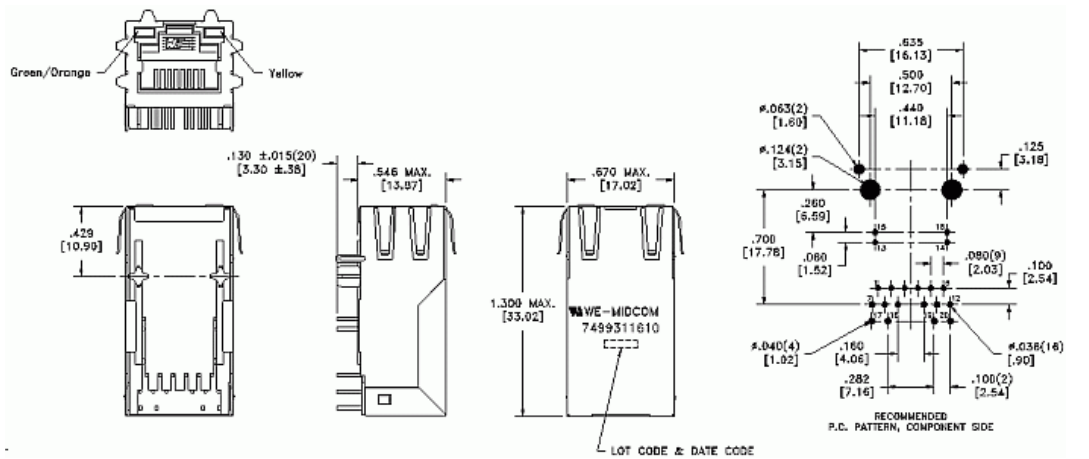

**Integrated RJ45,
1X1 Gigabit**

Midcom

LANDatacom

Part Number	LED	Tabs	EMI Fingers	Auto MDIX	Temp Range	RoHS	Mechanical	Schematic
7499111007	NONE	UP	YES	YES	STR	YES	3	2
7499111613	L-GO R-Y	UP	YES	YES	STR	YES	2	3
7499311000	NONE	UP	YES	NO	STR	YES	1	1
7499311610	L-GO R-Y	UP	YES	NO	STR	YES	4	1
7499511610	L-GO R-Y	UP	YES	NO	STR	YES	5	1
7499111005	NONE	UP	YES	YES	STR	YES	7	5
7499111614	L-Y R-GO	UP	YES	YES	STR	YES	6	5
7499311001	NONE	UP	YES	NO	STR	YES	1	4
7499311611	NONE	UP	YES	NO	STR	YES	4	4
7499511001	NONE	UP	YES	NO	STR	YES	1	4
7499511611	NONE	UP	YES	NO	STR	YES	4	4

Mechanical 1

Mechanical 2

**Integrated RJ45,
1X1 Gigabit**

Midcom

LANDatacom

Mechanical 3

Mechanical 4

Mechanical 5

Integrated RJ45,
1X1 Gigabit

LANDatacom

Mechanical 6

Mechanical 7

**Integrated RJ45,
1X1 Gigabit**

LANDatacom

Schematic 1

Schematic 2