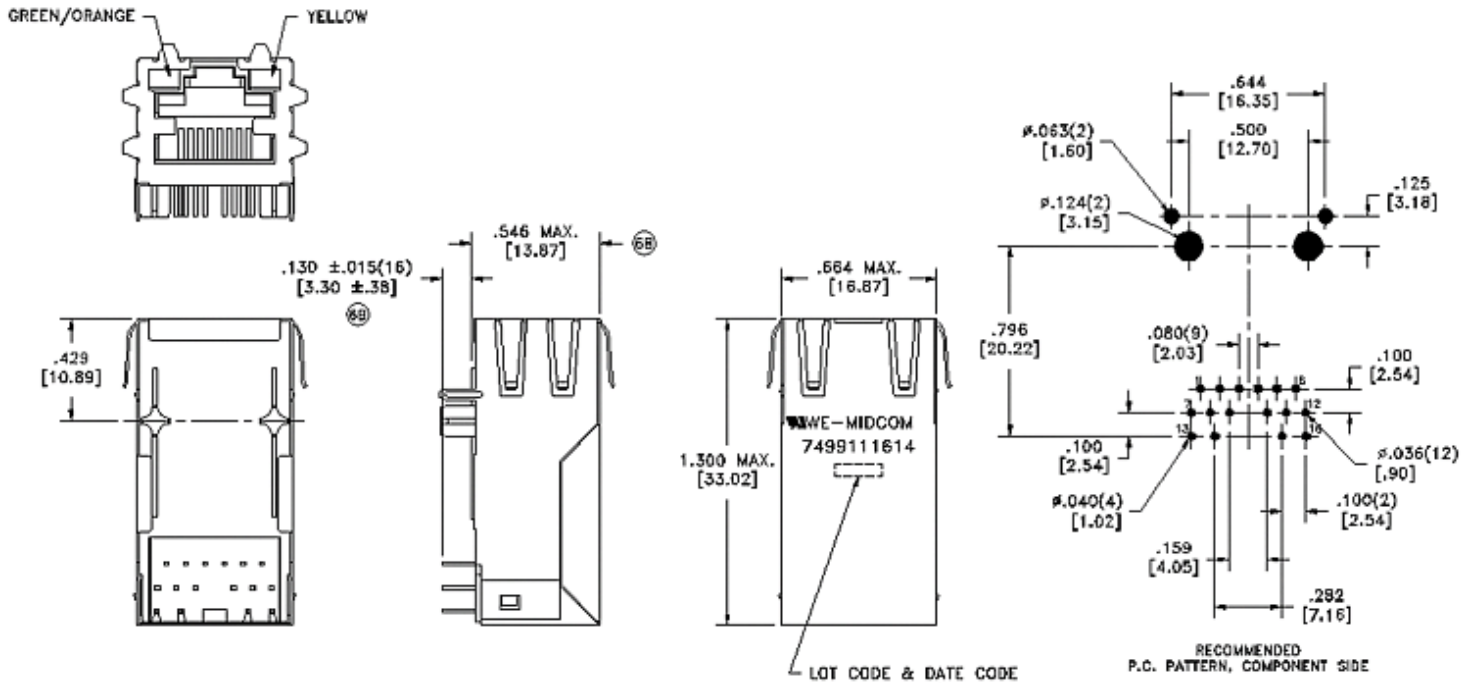

**Integrated RJ45,
1X1 Gigabit**

Midcom

LANDatacom

Part Number	LED	Tabs	EMI Fingers	Auto MDIX	Temp Range	RoHS	Mechanical	Schematic
7499111007	NONE	UP	YES	YES	STR	YES	3	2
7499111613	L-GO R-Y	UP	YES	YES	STR	YES	2	3
7499311000	NONE	UP	YES	NO	STR	YES	1	1
7499311610	L-GO R-Y	UP	YES	NO	STR	YES	4	1
7499511610	L-GO R-Y	UP	YES	NO	STR	YES	5	1
7499111005	NONE	UP	YES	YES	STR	YES	7	5
7499111614	L-Y R-GO	UP	YES	YES	STR	YES	6	5
7499311001	NONE	UP	YES	NO	STR	YES	1	4
7499311611	NONE	UP	YES	NO	STR	YES	4	4
7499511001	NONE	UP	YES	NO	STR	YES	1	4
7499511611	NONE	UP	YES	NO	STR	YES	4	4

Mechanical 1

Mechanical 2

**Integrated RJ45,
1X1 Gigabit**

Midcom

LANDatacom

Mechanical 3

Mechanical 4

Mechanical 5

Integrated RJ45,
1X1 Gigabit

LANDatacom

Mechanical 6

Mechanical 7

**Integrated RJ45,
1X1 Gigabit**

LANDatacom

Schematic 1

Schematic 2