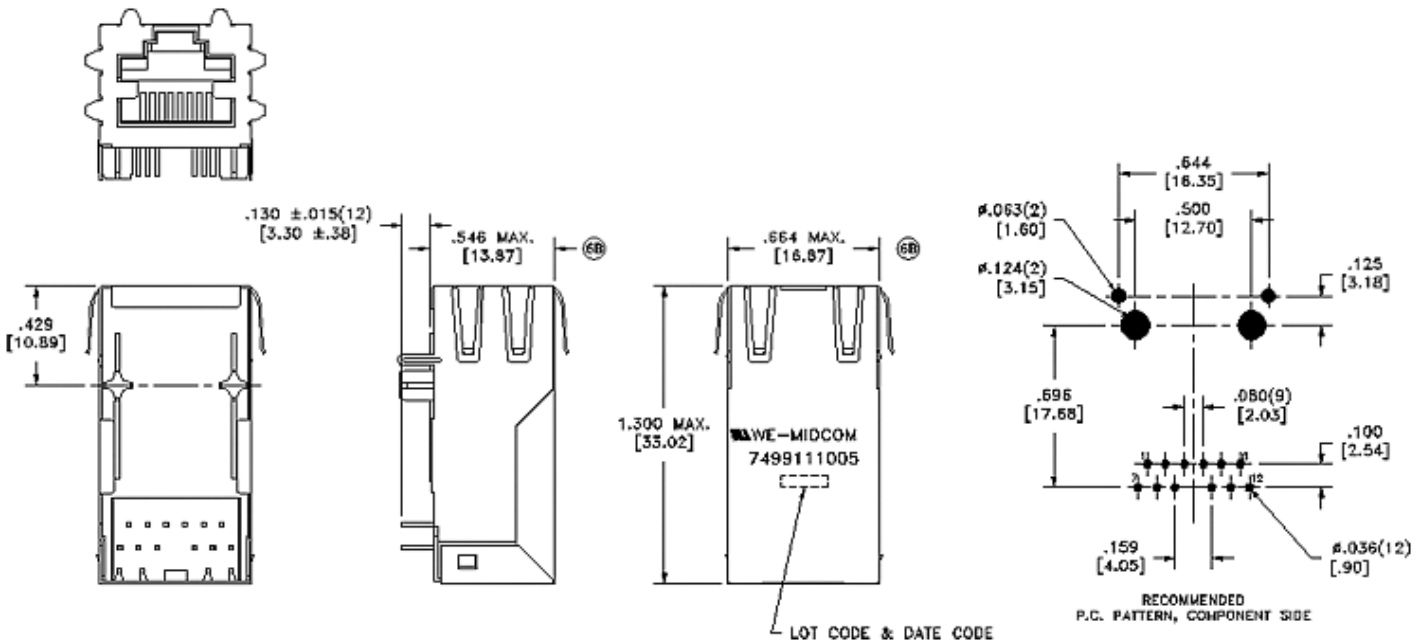

**Integrated RJ45,
1X1 Gigabit**

Midcom

LANDatacom

Part Number	LED	Tabs	EMI Fingers	Auto MDIX	Temp Range	RoHS	Mechanical	Schematic
7499111007	NONE	UP	YES	YES	STR	YES	3	2
7499111613	L-GO R-Y	UP	YES	YES	STR	YES	2	3
7499311000	NONE	UP	YES	NO	STR	YES	1	1
7499311610	L-GO R-Y	UP	YES	NO	STR	YES	4	1
7499511610	L-GO R-Y	UP	YES	NO	STR	YES	5	1
7499111005	NONE	UP	YES	YES	STR	YES	7	5
7499111614	L-Y R-GO	UP	YES	YES	STR	YES	6	5
7499311001	NONE	UP	YES	NO	STR	YES	1	4
7499311611	NONE	UP	YES	NO	STR	YES	4	4
7499511001	NONE	UP	YES	NO	STR	YES	1	4
7499511611	NONE	UP	YES	NO	STR	YES	4	4

Mechanical 1

Mechanical 2

**Integrated RJ45,
1X1 Gigabit**

Midcom

LANDatacom

Mechanical 3

Mechanical 4

Mechanical 5

Integrated RJ45,
1X1 Gigabit

LANDatacom

Mechanical 6

Mechanical 7

**Integrated RJ45,
1X1 Gigabit**

LANDatacom

Schematic 1

Schematic 2