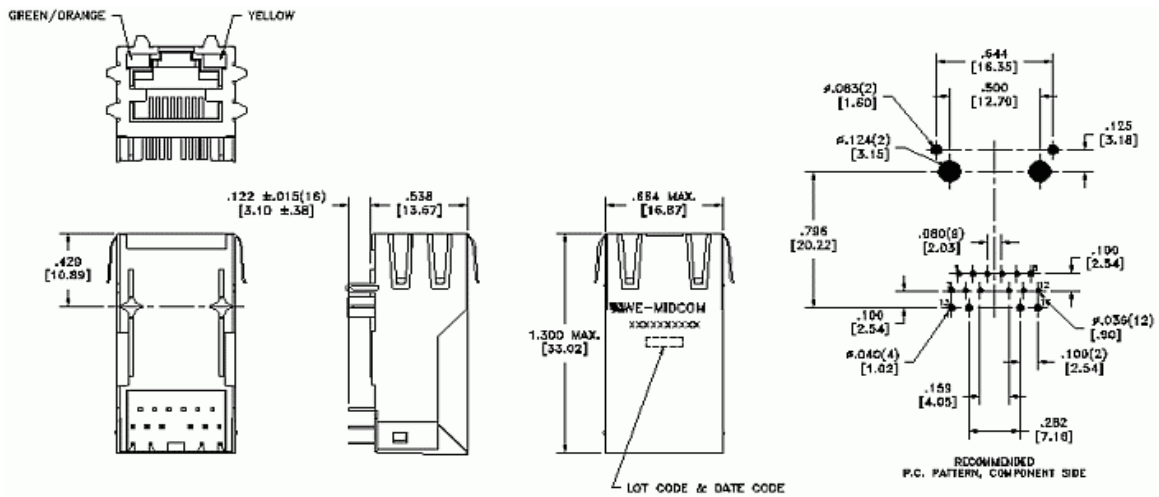

**Integrated RJ45,
1X1 Gigabit**

Midcom

LANDatacom

Part Number	LED	Tabs	EMI Fingers	Auto MDIX	Temp Range	RoHS	Mechanical	Schematic
7499111007	NONE	UP	YES	YES	STR	YES	3	2
7499111613	L-GO R-Y	UP	YES	YES	STR	YES	2	3
7499311000	NONE	UP	YES	NO	STR	YES	1	1
7499311610	L-GO R-Y	UP	YES	NO	STR	YES	4	1
7499511610	L-GO R-Y	UP	YES	NO	STR	YES	5	1
7499111005	NONE	UP	YES	YES	STR	YES	7	5
7499111614	L-Y R-GO	UP	YES	YES	STR	YES	6	5
7499311001	NONE	UP	YES	NO	STR	YES	1	4
7499311611	NONE	UP	YES	NO	STR	YES	4	4
7499511001	NONE	UP	YES	NO	STR	YES	1	4
7499511611	NONE	UP	YES	NO	STR	YES	4	4

Mechanical 1

Mechanical 2

**Integrated RJ45,
1X1 Gigabit**

Midcom

LANDatacom

Mechanical 3

Mechanical 4

Mechanical 5