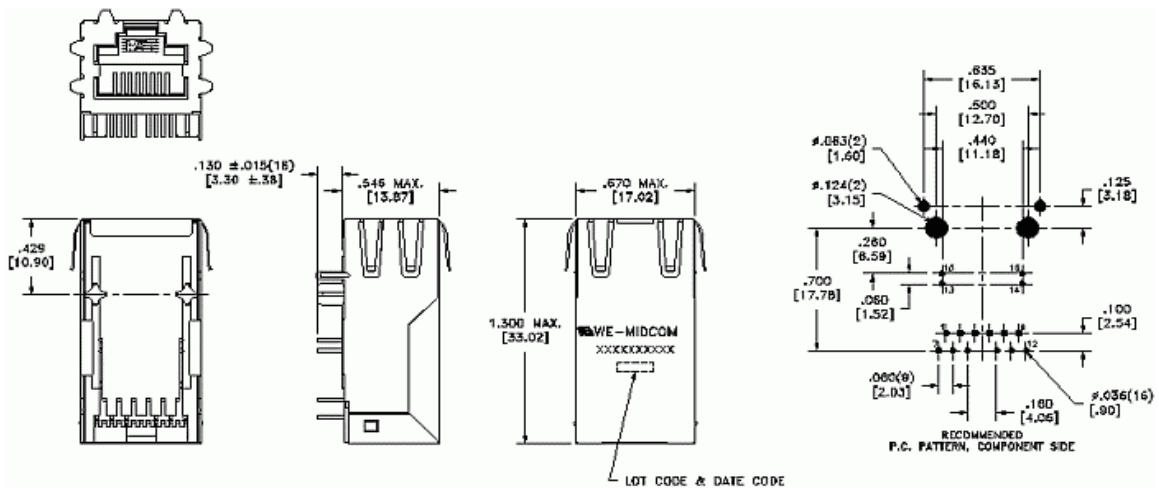

**Integrated RJ45,
1X1 Gigabit**

Midcom

LANDatacom

Part Number	LED	Tabs	EMI Fingers	Auto MDIX	Temp Range	RoHS	Mechanical	Schematic
7499111007	NONE	UP	YES	YES	STR	YES	3	2
7499111613	L-GO R-Y	UP	YES	YES	STR	YES	2	3
7499311000	NONE	UP	YES	NO	STR	YES	1	1
7499311610	L-GO R-Y	UP	YES	NO	STR	YES	4	1
7499511610	L-GO R-Y	UP	YES	NO	STR	YES	5	1
7499111005	NONE	UP	YES	YES	STR	YES	7	5
7499111614	L-Y R-GO	UP	YES	YES	STR	YES	6	5
7499311001	NONE	UP	YES	NO	STR	YES	1	4
7499311611	NONE	UP	YES	NO	STR	YES	4	4
7499511001	NONE	UP	YES	NO	STR	YES	1	4
7499511611	NONE	UP	YES	NO	STR	YES	4	4

Mechanical 1

Mechanical 2

**Integrated RJ45,
1X1 Gigabit**

Midcom

LANDatacom

Mechanical 3

Mechanical 4

Mechanical 5