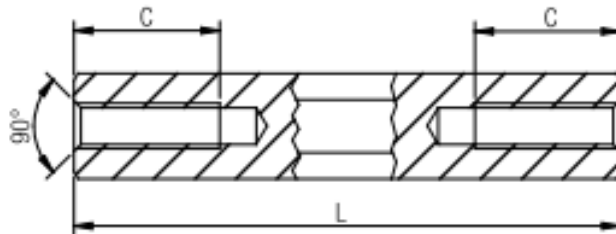

970350476

L [mm]	C [mm]	M	SW
35.0	9.0	4	7

970350476

ALUMINIUM SPACER internal/internal

 Material: **AlCuBiPb** (3.1655)  
 Surface: blank

 Drawn  
 Mark Wirth  
 2011-08-12

 Last Update  
 Mark Wirth  
 2011-08-12