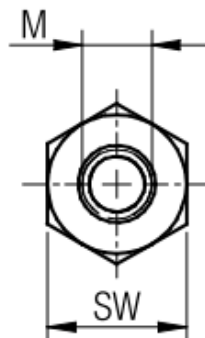

971100366

L [mm]	B [mm]	C [mm]	M	SW
10.0	6.0	6.0	3	6

971100366

ALUMINIUM SPACER internal/external

Material: **AlCuBiPb** (3.1655)
Surface: blank

Drawn
Mark Wirth
2011-08-11

Last Update
Mark Wirth
2011-08-11