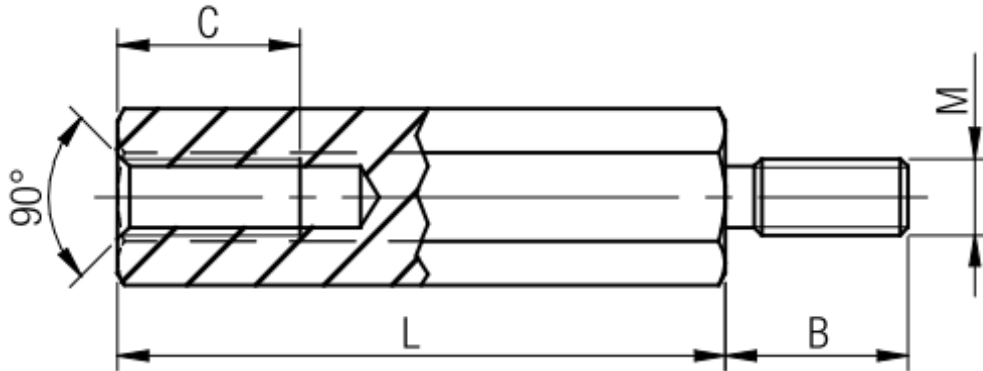

971100366

L [mm]	B [mm]	C [mm]	M	SW
10.0	6.0	6.0	3	6

971100366

ALUMINIUM SPACER internal/external

Material: **AlCuBiPb** (3.1655)
Surface: blank

Drawn
Mark Wirth
2011-08-11

Last Update
Mark Wirth
2011-08-11