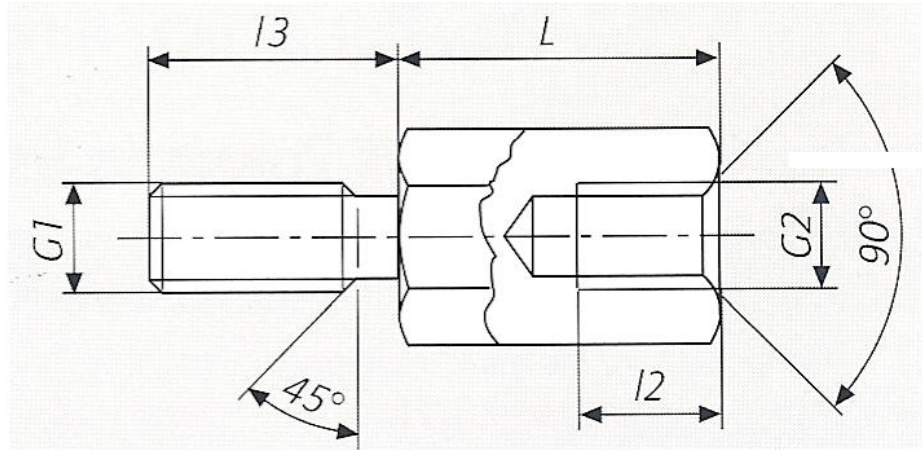

971120327

971120327

Material: 1.4305

STAINLESS STEEL SPACER, external/internal

L = 12.0mm					Drawn Mark Wirth 2010-01-28	Last Update Mark Wirth 2010-01-28
l3 = 6.0mm	G1,G2 = M3					
l2 = 7.0mm	SW5.5					